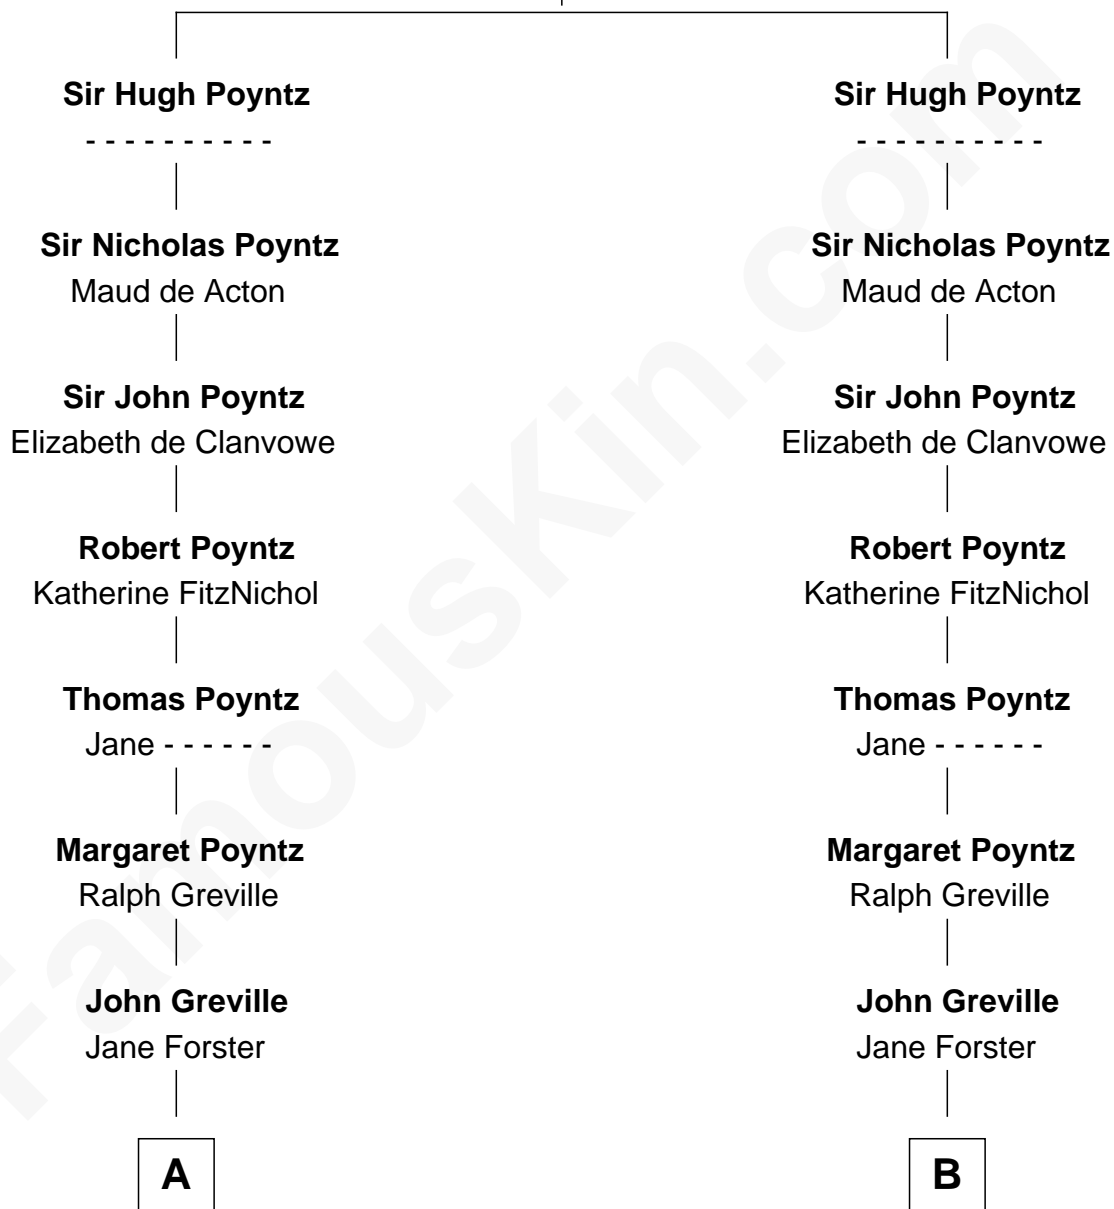

FamousKin.com Relationship Chart of

Marilyn Monroe

Actress, Model, and Singer

20th cousin 1 time removed of

Warren G. Harding

29th U.S. President

Sir Nicholas Poyntz

Isabel Dyall

C

Susan Bateman Almy
Charles Adams Gifford

Frederick Almy Gifford
Elizabeth Easton Tennant

Charles Stanley Gifford
Gladys Pearl Monroe

Marilyn Monroe
Actress, Model, and Singer

D

Phoebe Tripp
Amos Harding

George Tryon Harding
Elizabeth Madison