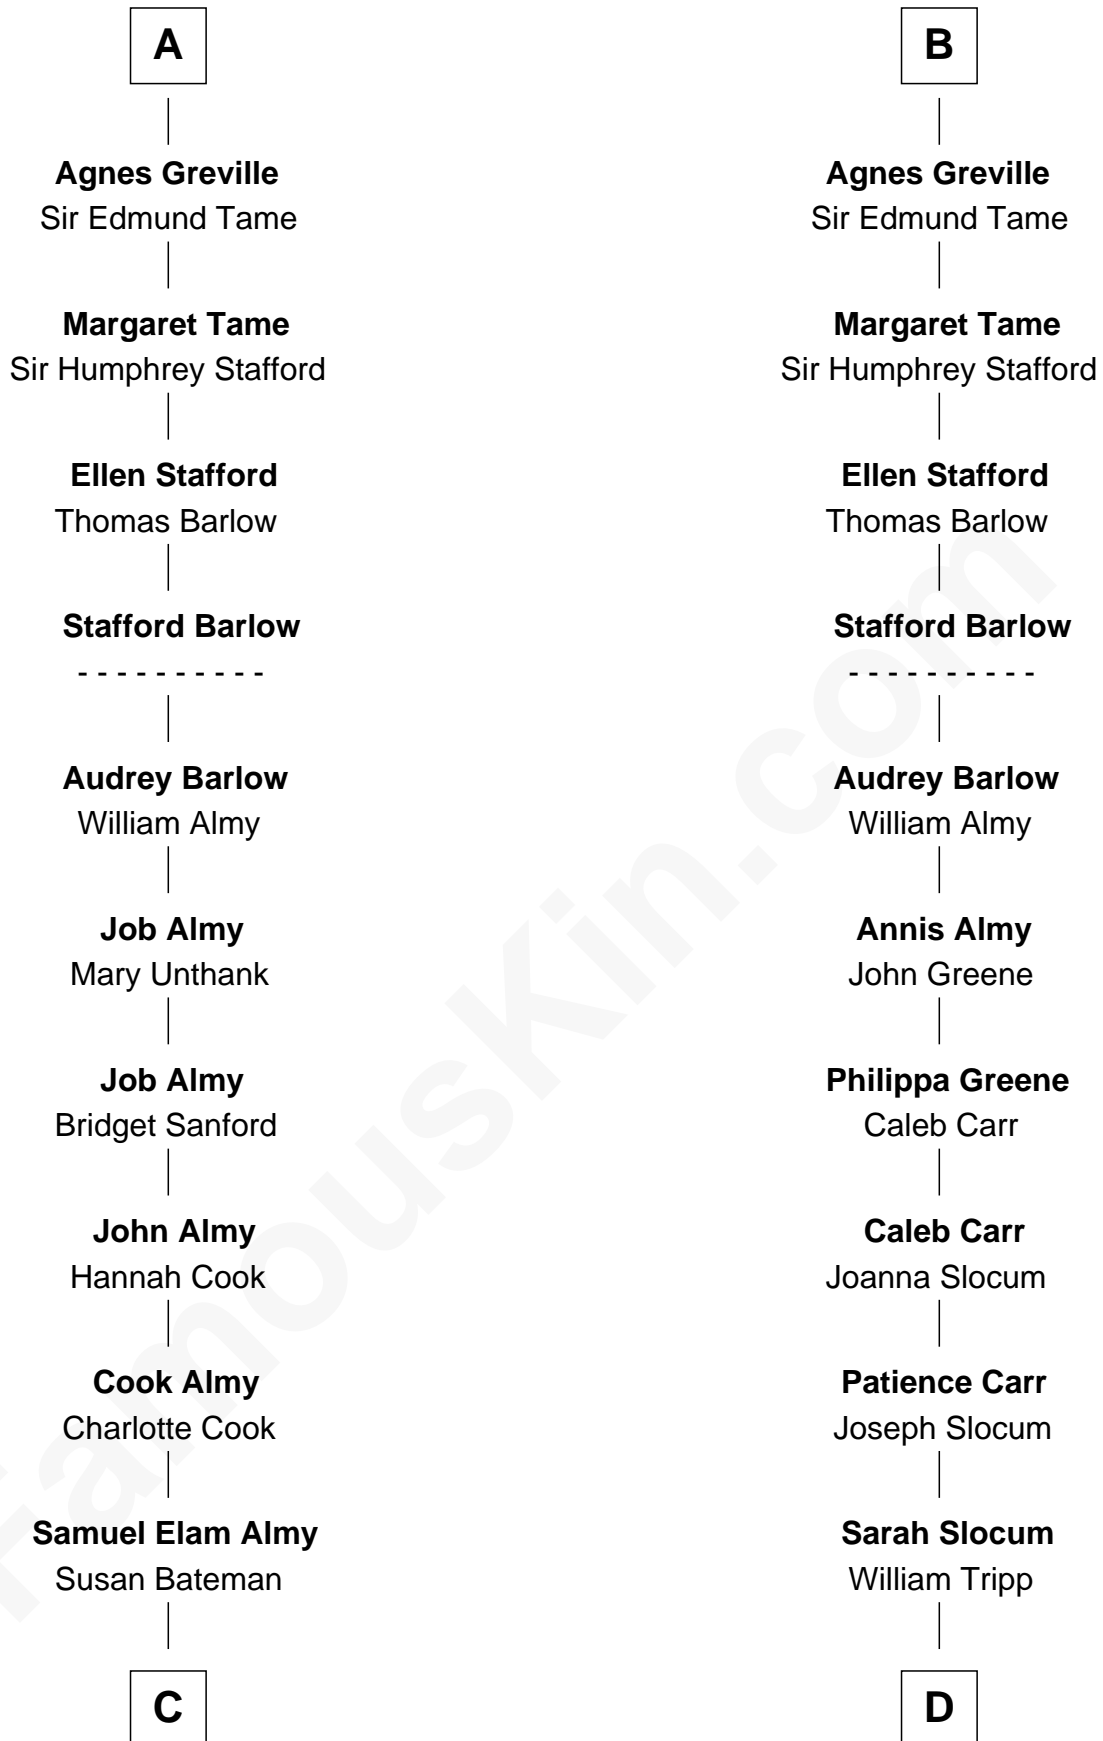

FamousKin.com Relationship Chart of

Marilyn Monroe

Actress, Model, and Singer

20th cousin 1 time removed of

Warren G. Harding

29th U.S. President

Sir Nicholas Poyntz

Isabel Dyall

C

Susan Bateman Almy
Charles Adams Gifford

Frederick Almy Gifford
Elizabeth Easton Tennant

Charles Stanley Gifford
Gladys Pearl Monroe

Marilyn Monroe
Actress, Model, and Singer

D

Phoebe Tripp
Amos Harding

George Tryon Harding
Elizabeth Madison