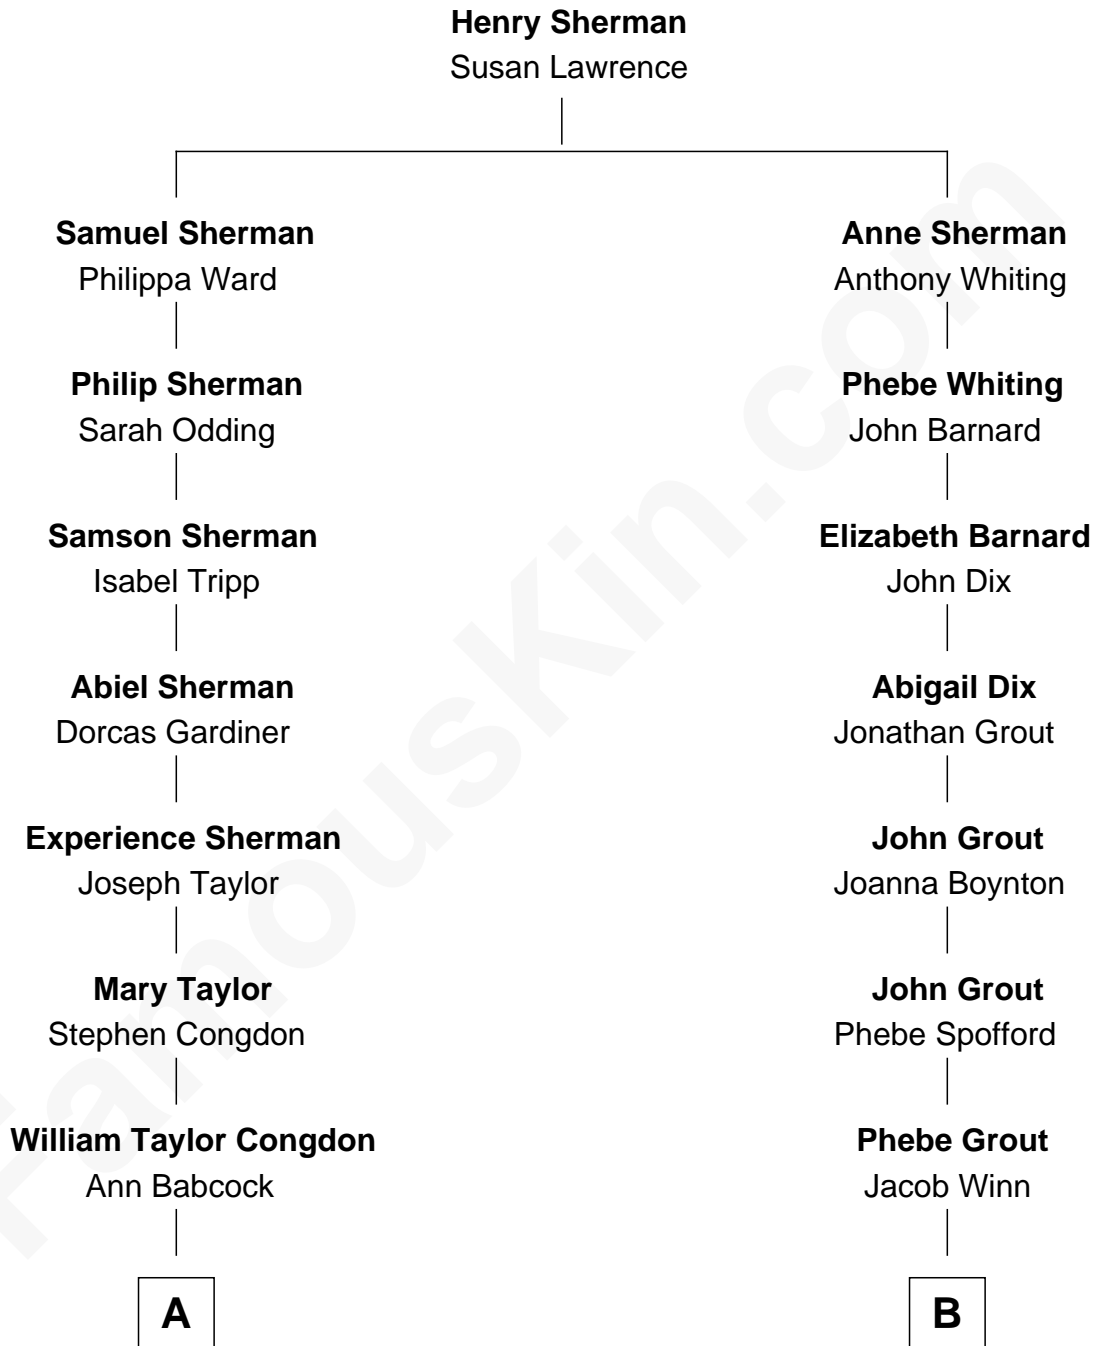

FamousKin.com Relationship Chart of

Marilyn Monroe

Actress, Model, and Singer

11th cousin 1 time removed of

Herbert Hoover

31st U.S. President

A

Mehitable Congdon
John Fowler Tennant

William Congdon Tennant
Mary Lawton Bliven

William Congdon Tennant
Elizabeth Cutting Easton

Elizabeth Easton Tennant
Frederick Almy Gifford

Charles Stanley Gifford
Gladys Pearl Monroe

Marilyn Monroe
Actress, Model, and Singer