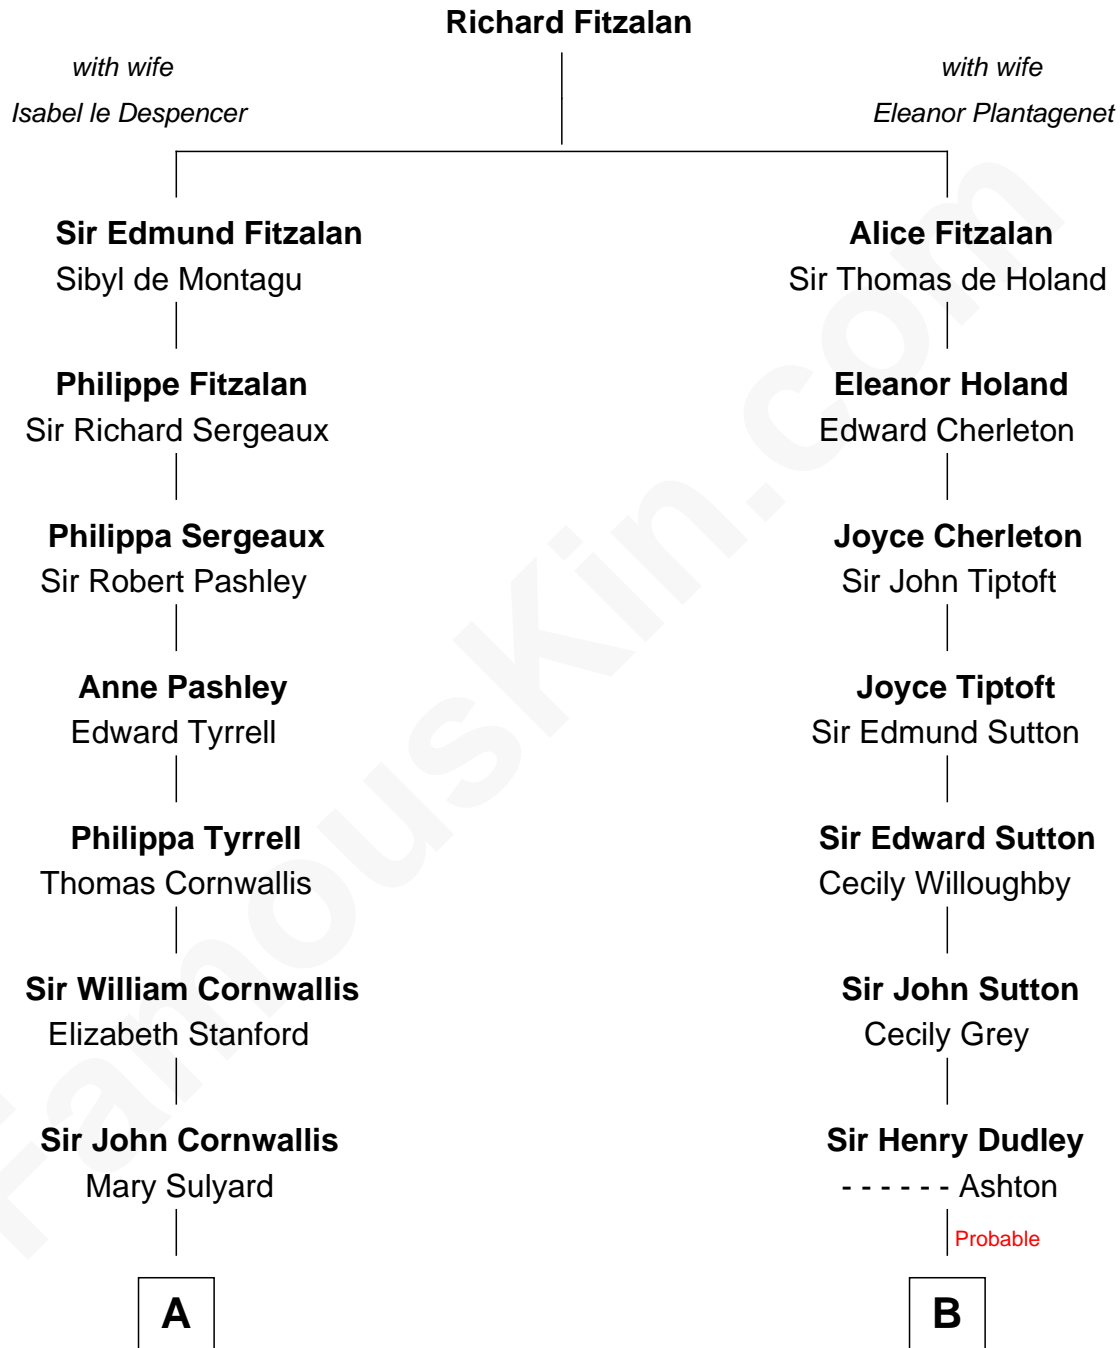

FamousKin.com Relationship Chart of

Marilyn Monroe

Actress, Model, and Singer

19th cousin 1 time removed of

Herbert Hoover

31st U.S. President

C

Elizabeth Cutting Easton
William Congdon Tennant

Elizabeth Easton Tennant
Frederick Almy Gifford

Charles Stanley Gifford
Gladys Pearl Monroe

Marilyn Monroe
Actress, Model, and Singer

D

Theodore Minthorn
Mary Wasley

Hulda Randall Minthorn
Jessie Clark Hoover