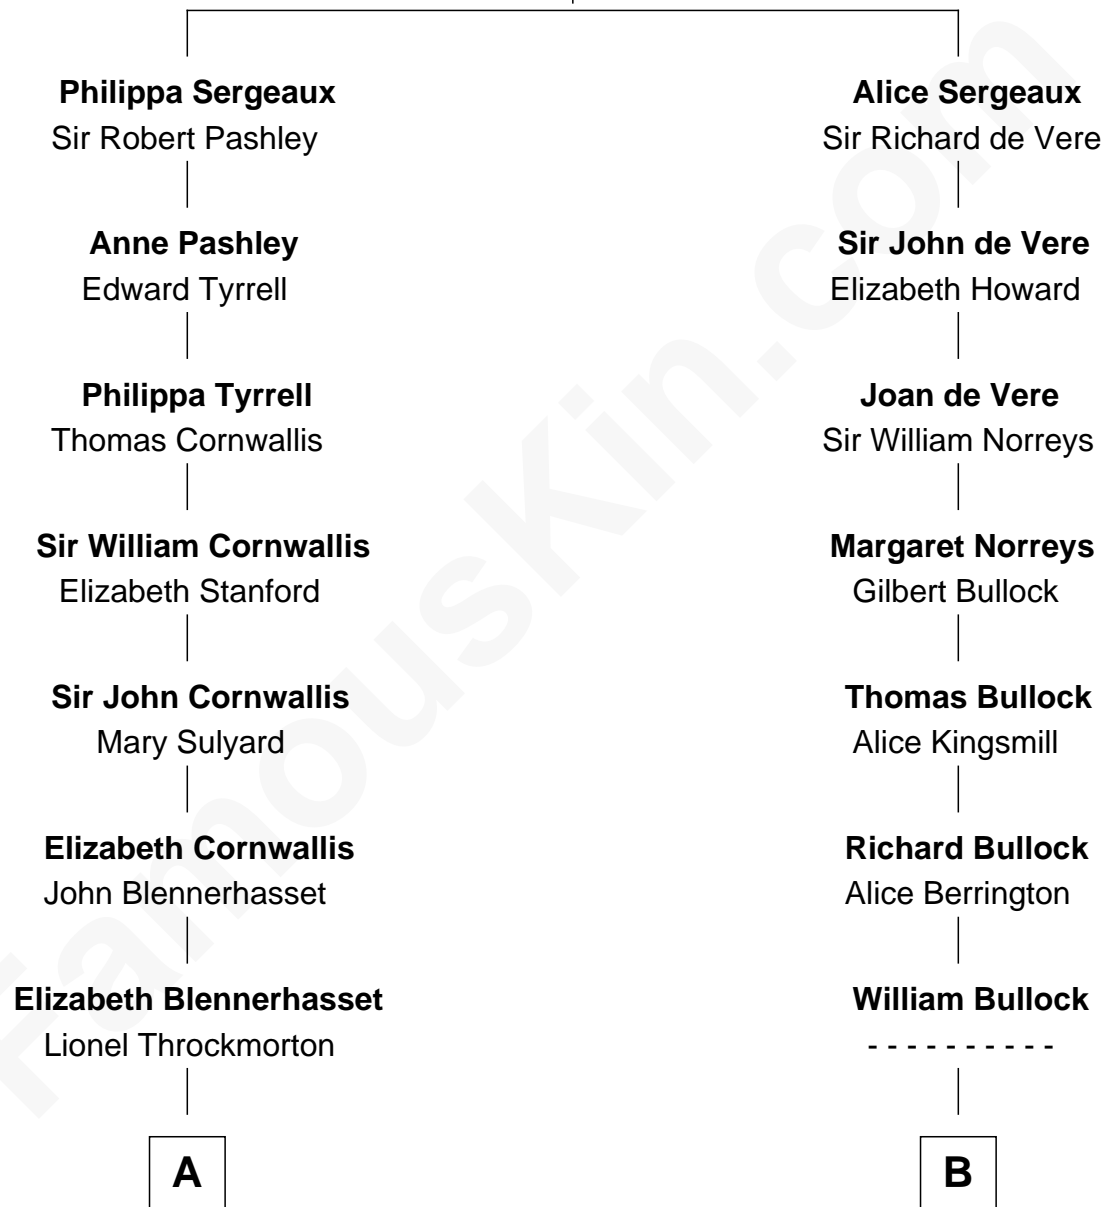

FamousKin.com

Relationship Chart of

Marilyn Monroe

Actress, Model, and Singer

17th cousin 1 time removed of

Lou (Henry) Hoover

First Lady of President Herbert Hoover

Sir Richard Sergeaux

Philippe Fitzalan

C

Charles Stanley Gifford

Gladys Pearl Monroe

Marilyn Monroe

Actress, Model, and Singer

FamousKin.com