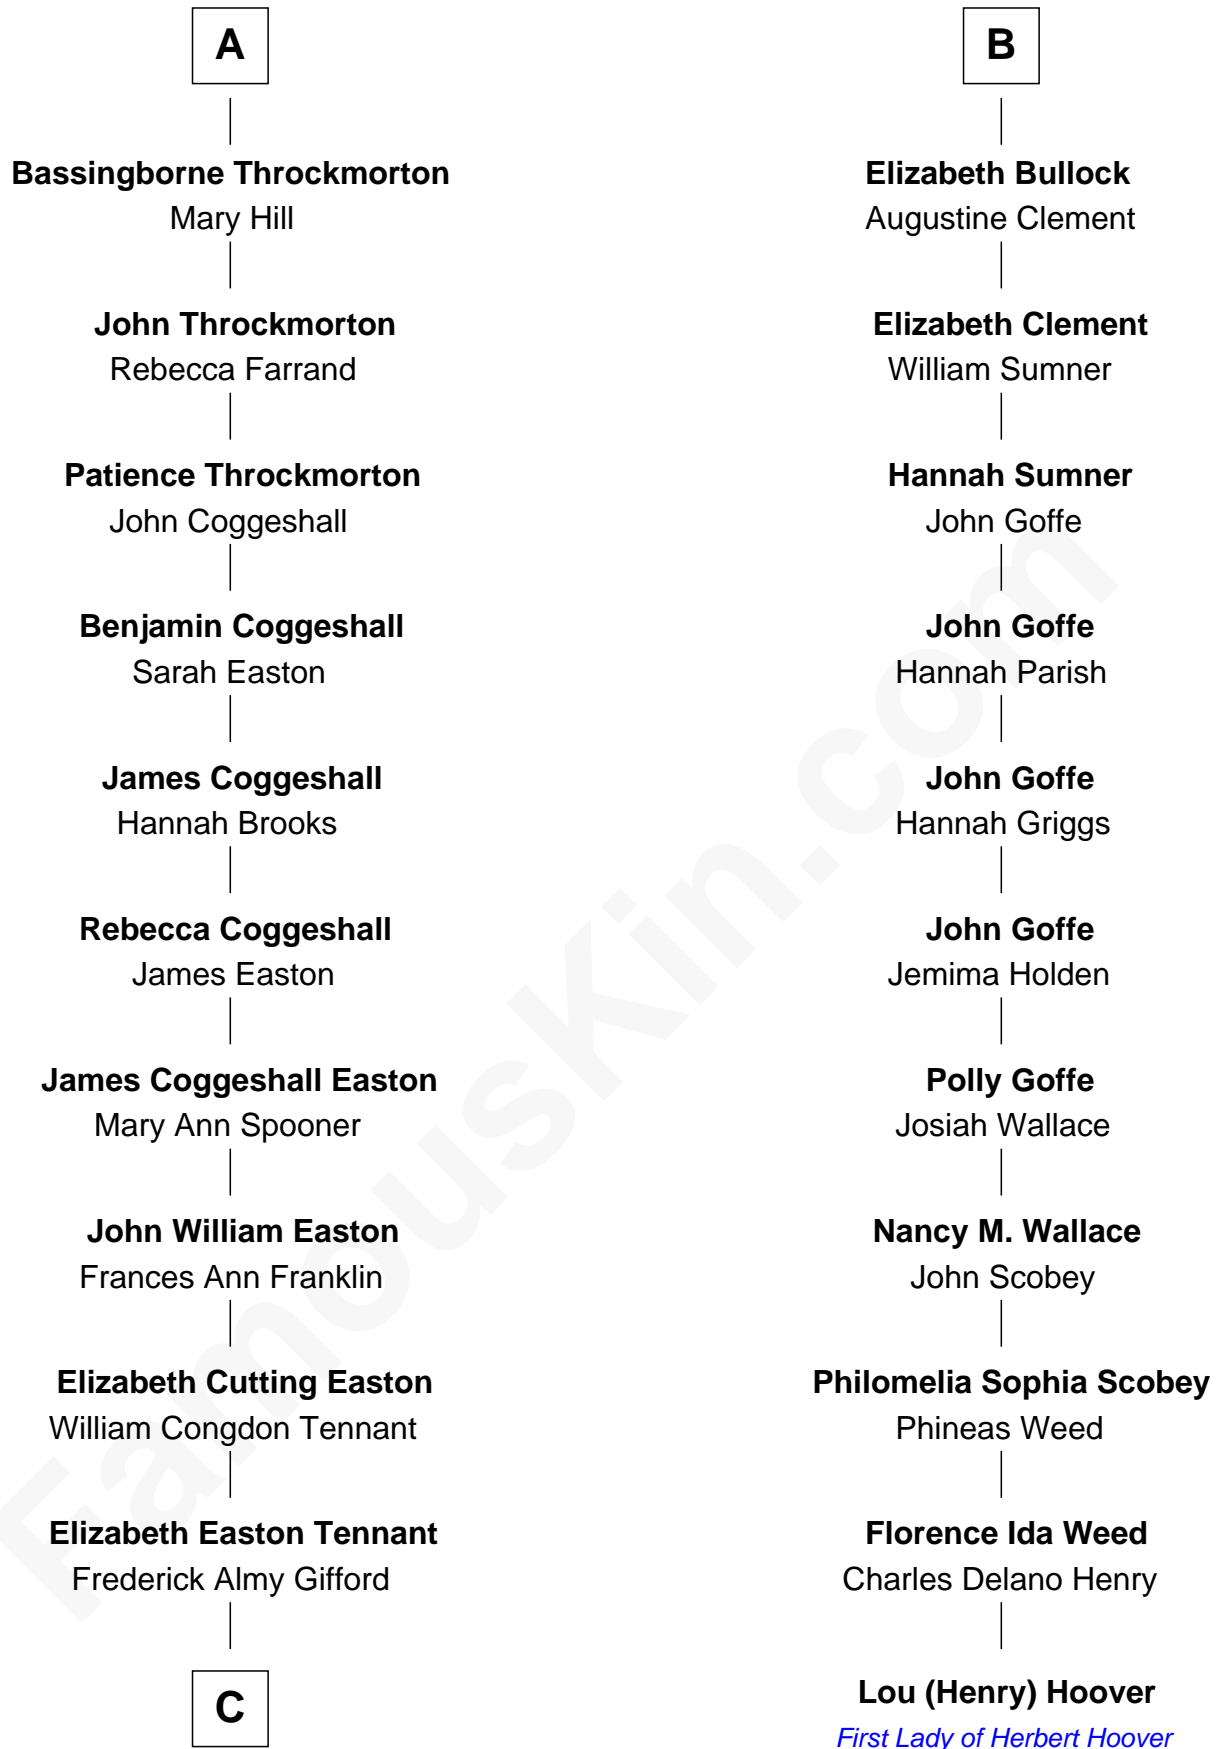

FamousKin.com

Relationship Chart of

Marilyn Monroe

Actress, Model, and Singer

17th cousin 1 time removed of

Lou (Henry) Hoover

First Lady of President Herbert Hoover

Sir Richard Sergeaux

Philippe Fitzalan

C

Charles Stanley Gifford

Gladys Pearl Monroe

Marilyn Monroe

Actress, Model, and Singer

FamousKin.com