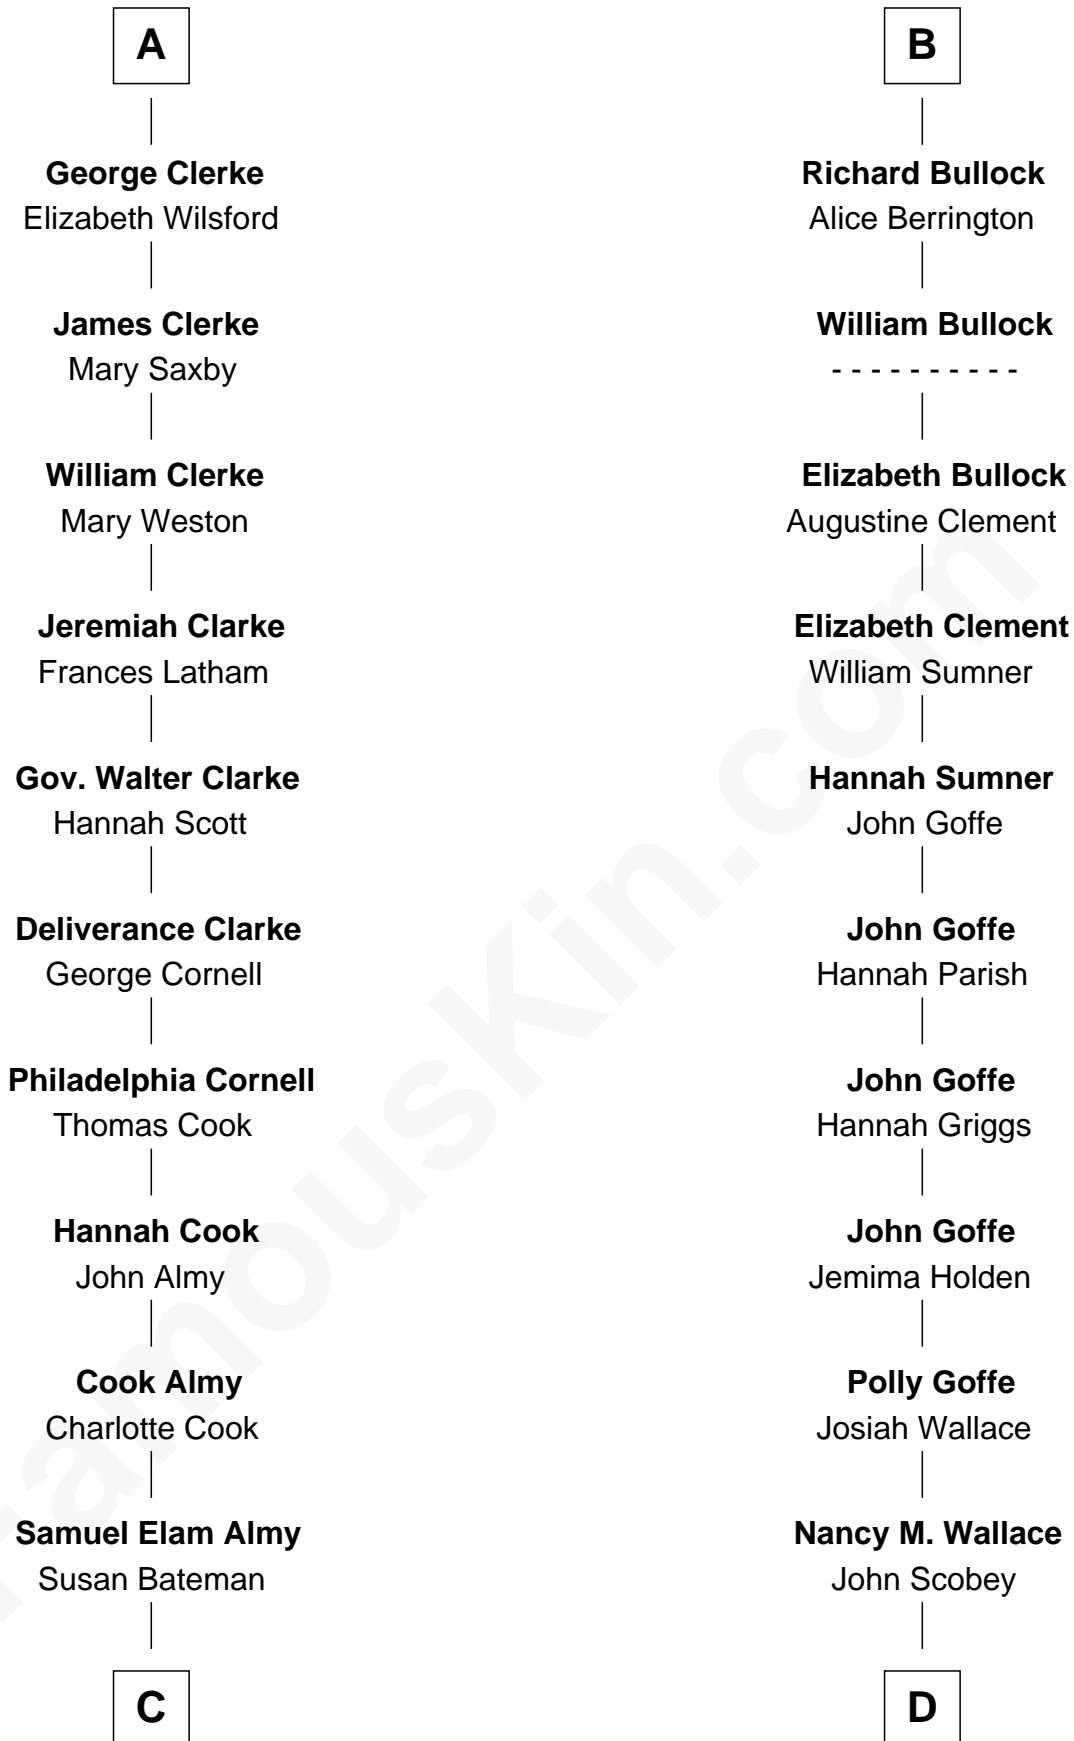

### Marilyn Monroe

*Actress, Model, and Singer*

19th cousin 1 time removed of

**Elizabeth Ferrers**

James Clerke

**A**

**Maud de Badlesmere**

John de Vere

**Aubrey de Vere**

Alice FitzWalter

**Sir Richard de Vere**

Alice Sergeaux

**Sir John de Vere**

Elizabeth Howard

**Joan de Vere**

Sir William Norreys

**Margaret Norreys**

Gilbert Bullock

**Thomas Bullock**

Alice Kingsmill

**B**

**C**

**Susan Bateman Almy**  
Charles Adams Gifford

**Frederick Almy Gifford**  
Elizabeth Easton Tennant

**Charles Stanley Gifford**  
Gladys Pearl Monroe

**Marilyn Monroe**  
*Actress, Model, and Singer*