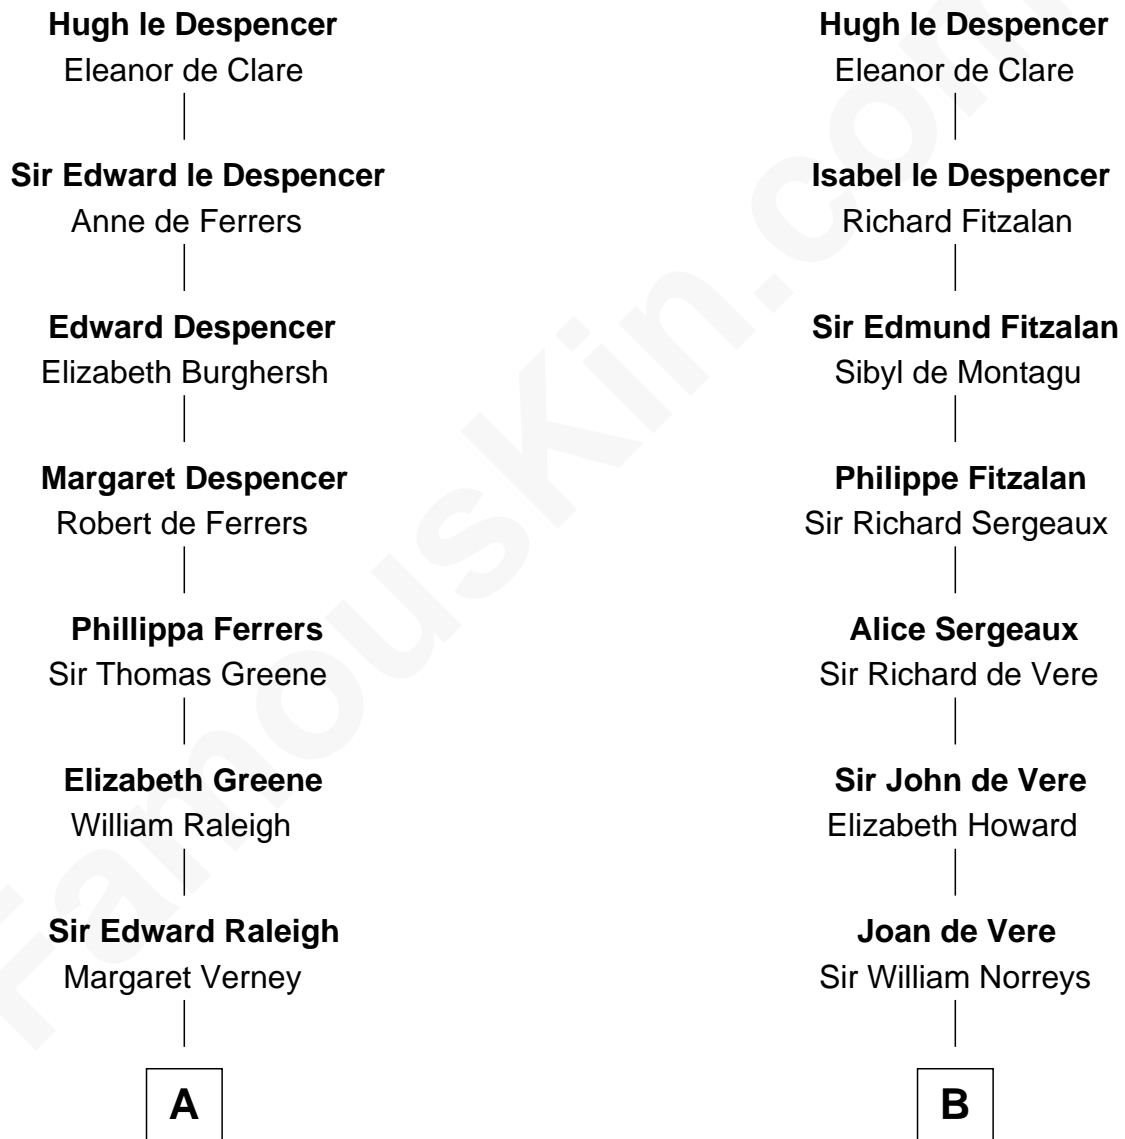

# FamousKin.com Relationship Chart of

**Marilyn Monroe**

*Actress, Model, and Singer*

21st cousin of

**Lou (Henry) Hoover**

*First Lady of President Herbert Hoover*

**Sir Hugh le Despencer**

Isabella de Beauchamp

**C**

**Samuel Elam Almy**

Susan Bateman

**Susan Bateman Almy**

Charles Adams Gifford

**Frederick Almy Gifford**

Elizabeth Easton Tennant

**Charles Stanley Gifford**