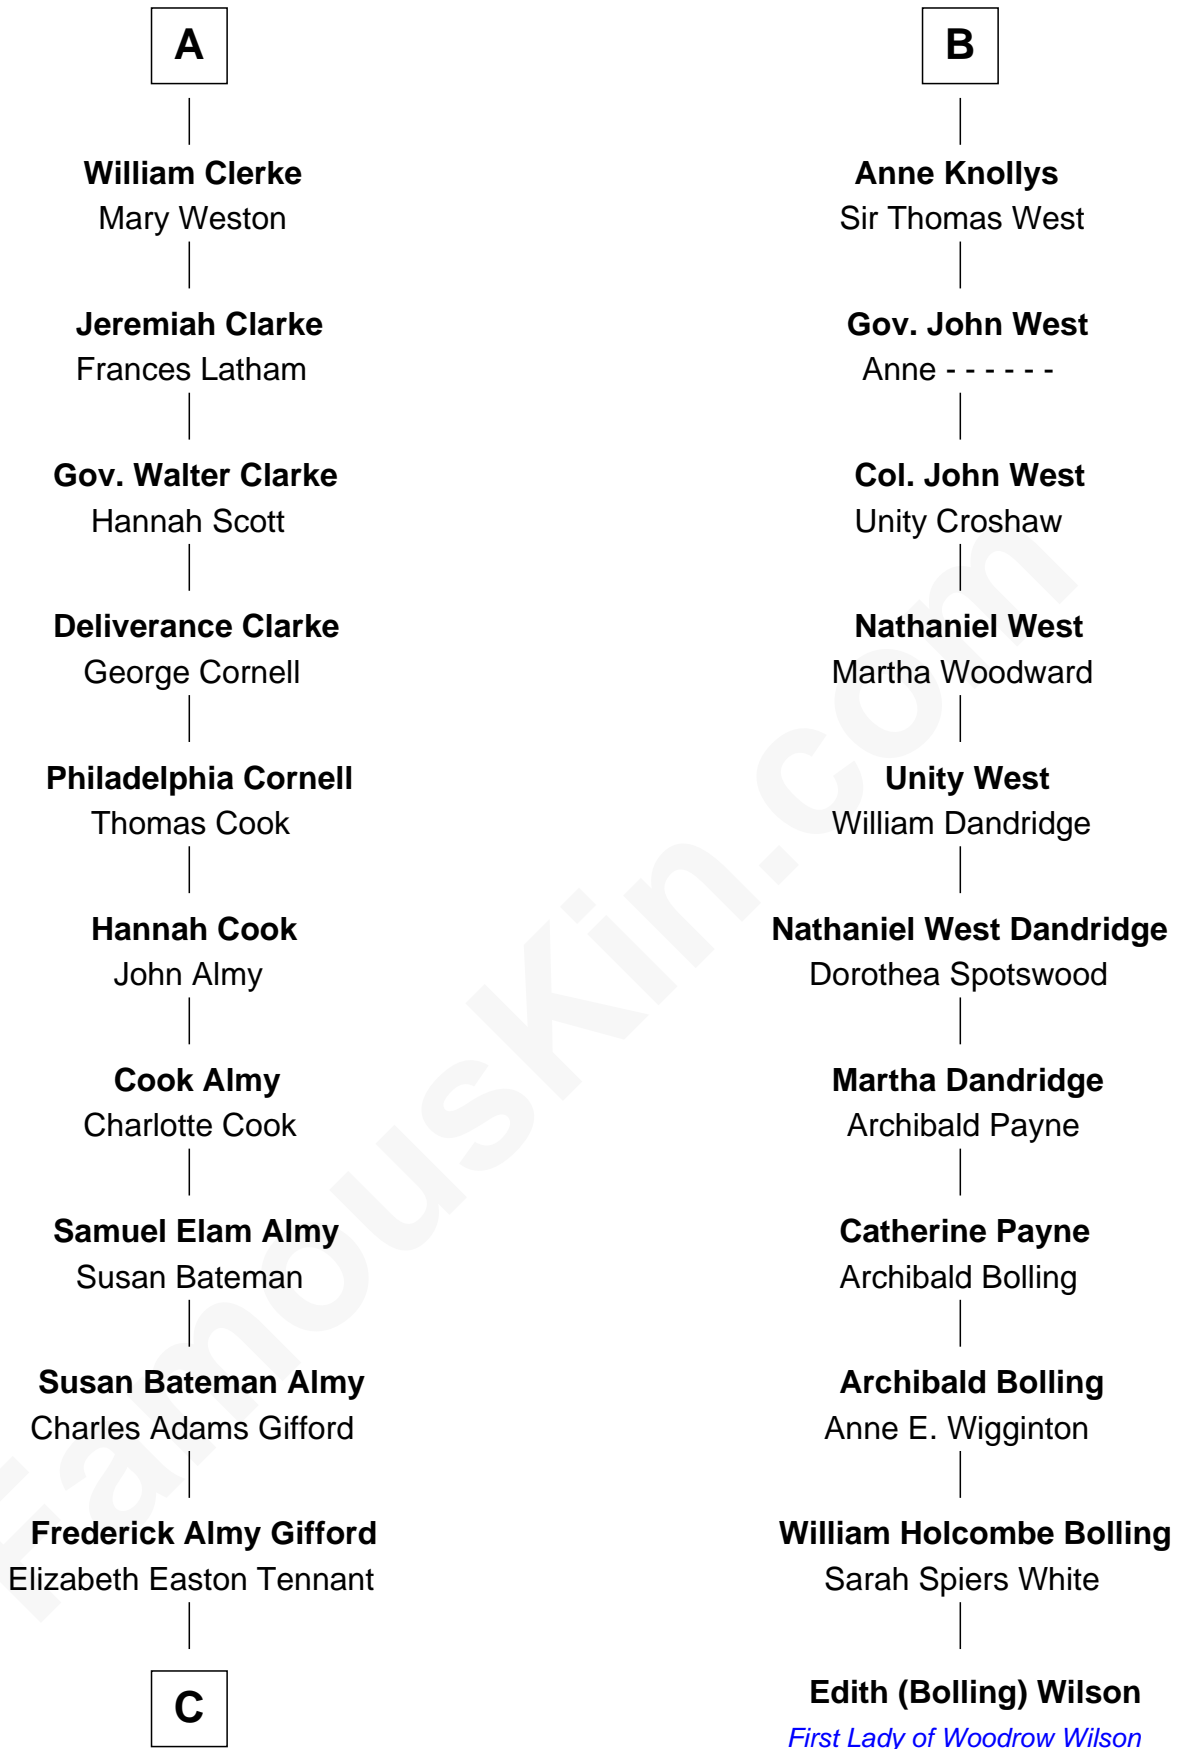

FamousKin.com

Relationship Chart of

Marilyn Monroe

Actress, Model, and Singer

17th cousin 1 time removed of

Edith (Bolling) Wilson

First Lady of President Woodrow Wilson

John de Welles

Anne de Welles

James Butler

James Butler

Joan Beauchamp

Sir Thomas Butler

Anne Hankeford

Margaret Butler

Sir William Boleyn

Thomas Boleyn

Elizabeth Howard

Mary Boleyn

Sir William Carey

Catherine Carey

Sir Francis Knollys

B

C

Charles Stanley Gifford

Gladys Pearl Monroe

Marilyn Monroe

Actress, Model, and Singer

FamousKin.com