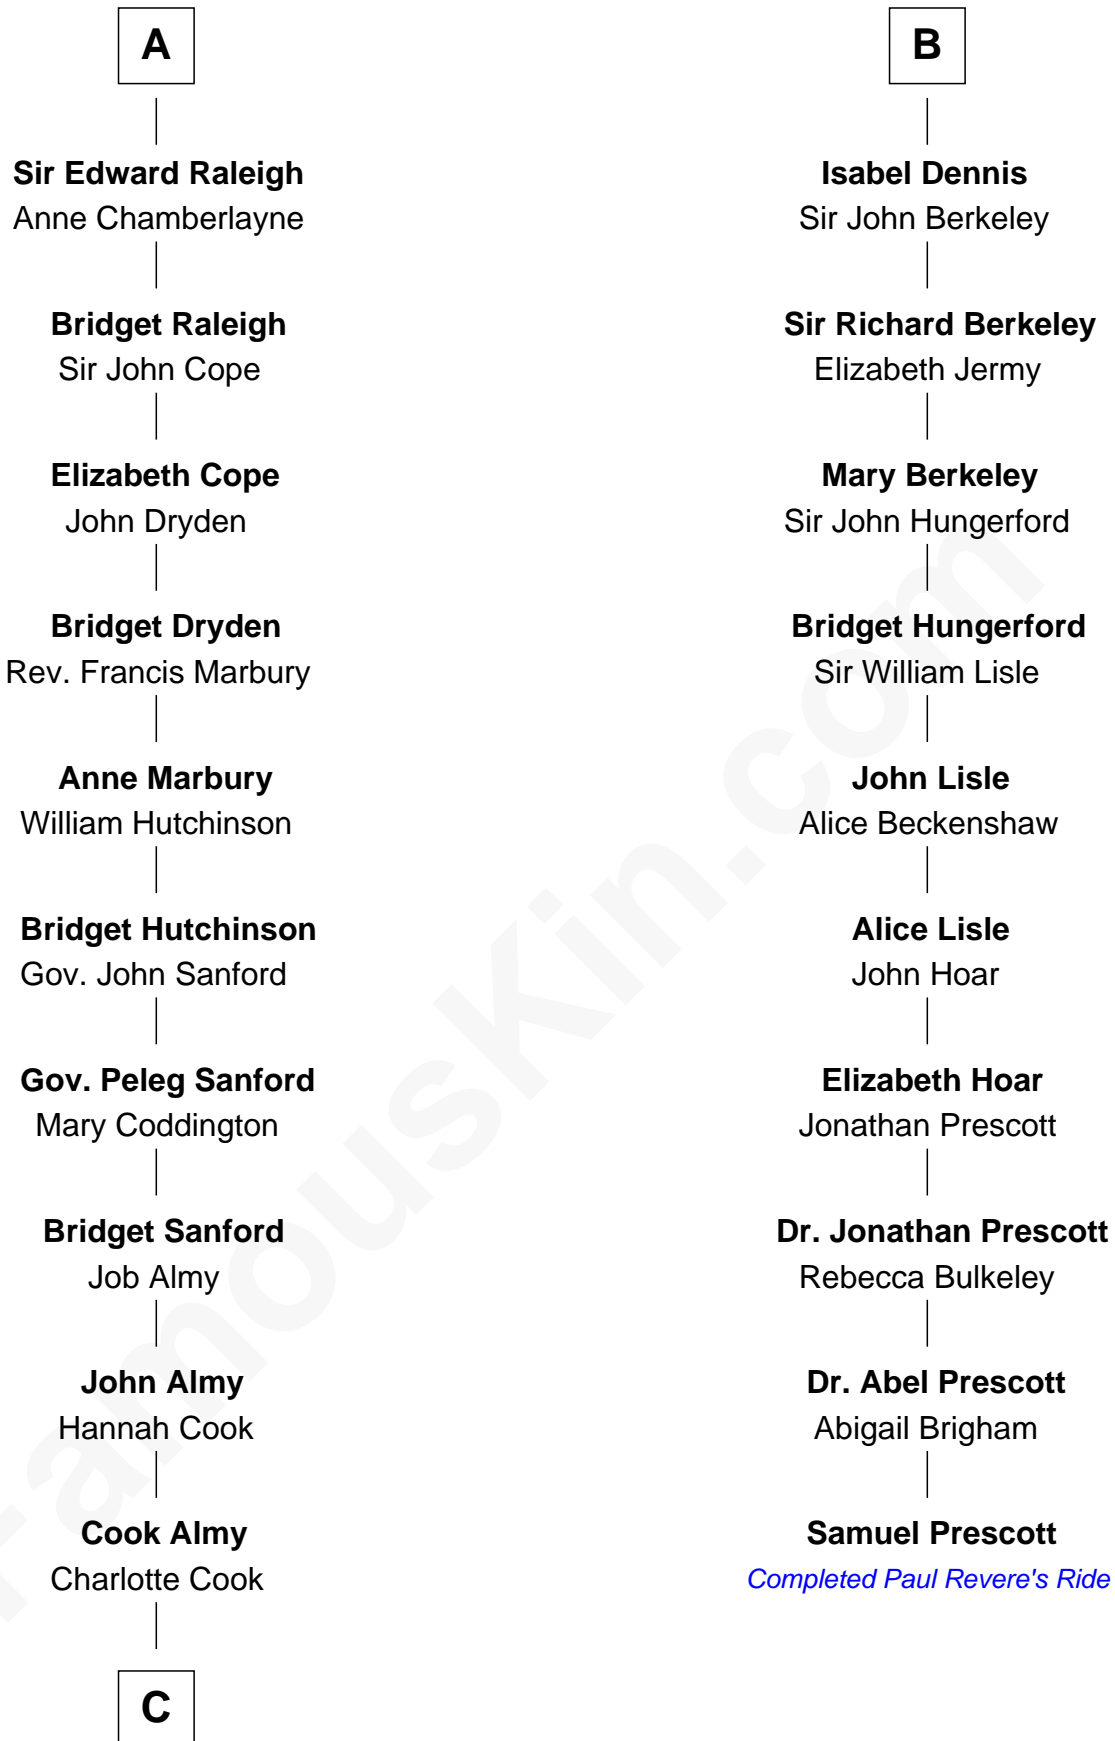

FamousKin.com Relationship Chart of

Marilyn Monroe

Actress, Model, and Singer

16th cousin 5 times removed of

Samuel Prescott

Completed Paul Revere's Midnight Ride

C

—
Samuel Elam Almy

Susan Bateman

—
Susan Bateman Almy

Charles Adams Gifford

—
Frederick Almy Gifford

Elizabeth Easton Tennant

—
Charles Stanley Gifford

Gladys Pearl Monroe

—
Marilyn Monroe