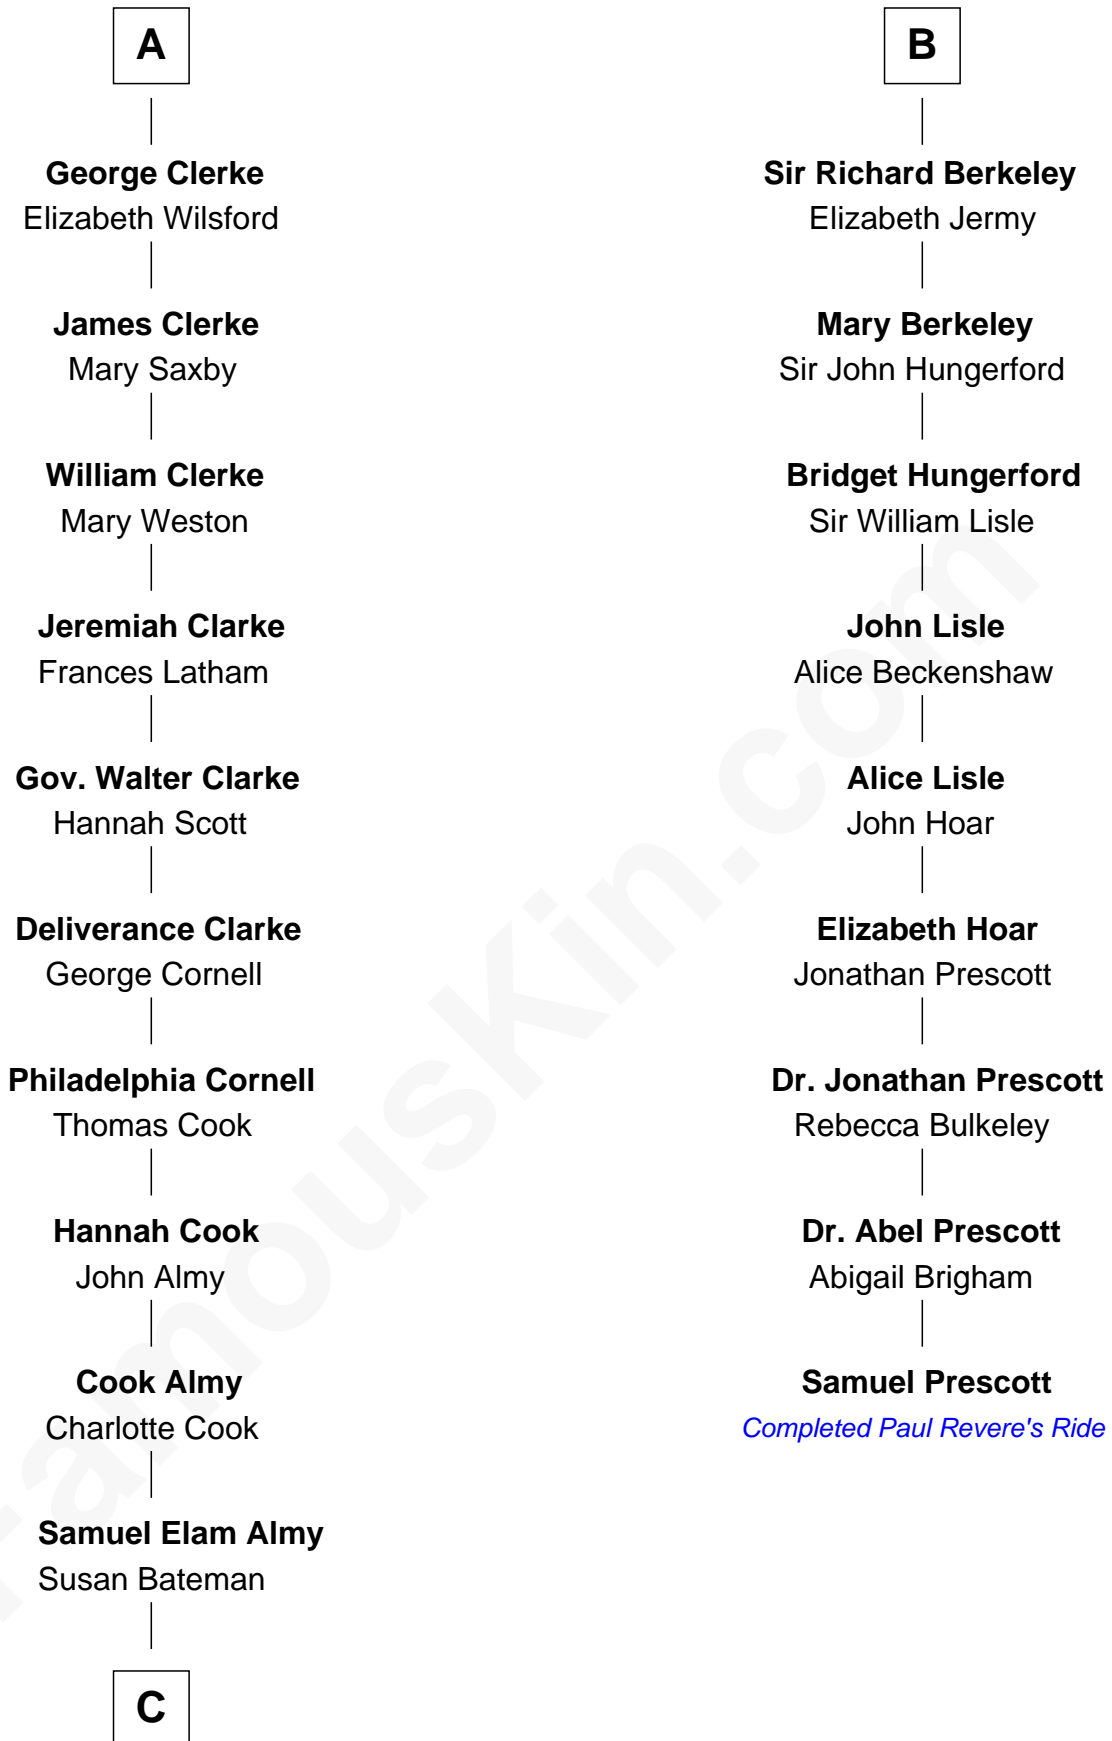

## Relationship Chart of

### Marilyn Monroe

Actress, Model, and Singer

15th cousin 5 times removed of

### Samuel Prescott

Completed Paul Revere's Midnight Ride

**C**

—  
**Susan Bateman Almy**  
Charles Adams Gifford

—  
**Frederick Almy Gifford**  
Elizabeth Easton Tennant

—  
**Charles Stanley Gifford**  
Gladys Pearl Monroe

—  
**Marilyn Monroe**  
*Actress, Model, and Singer*

FamousKin.com