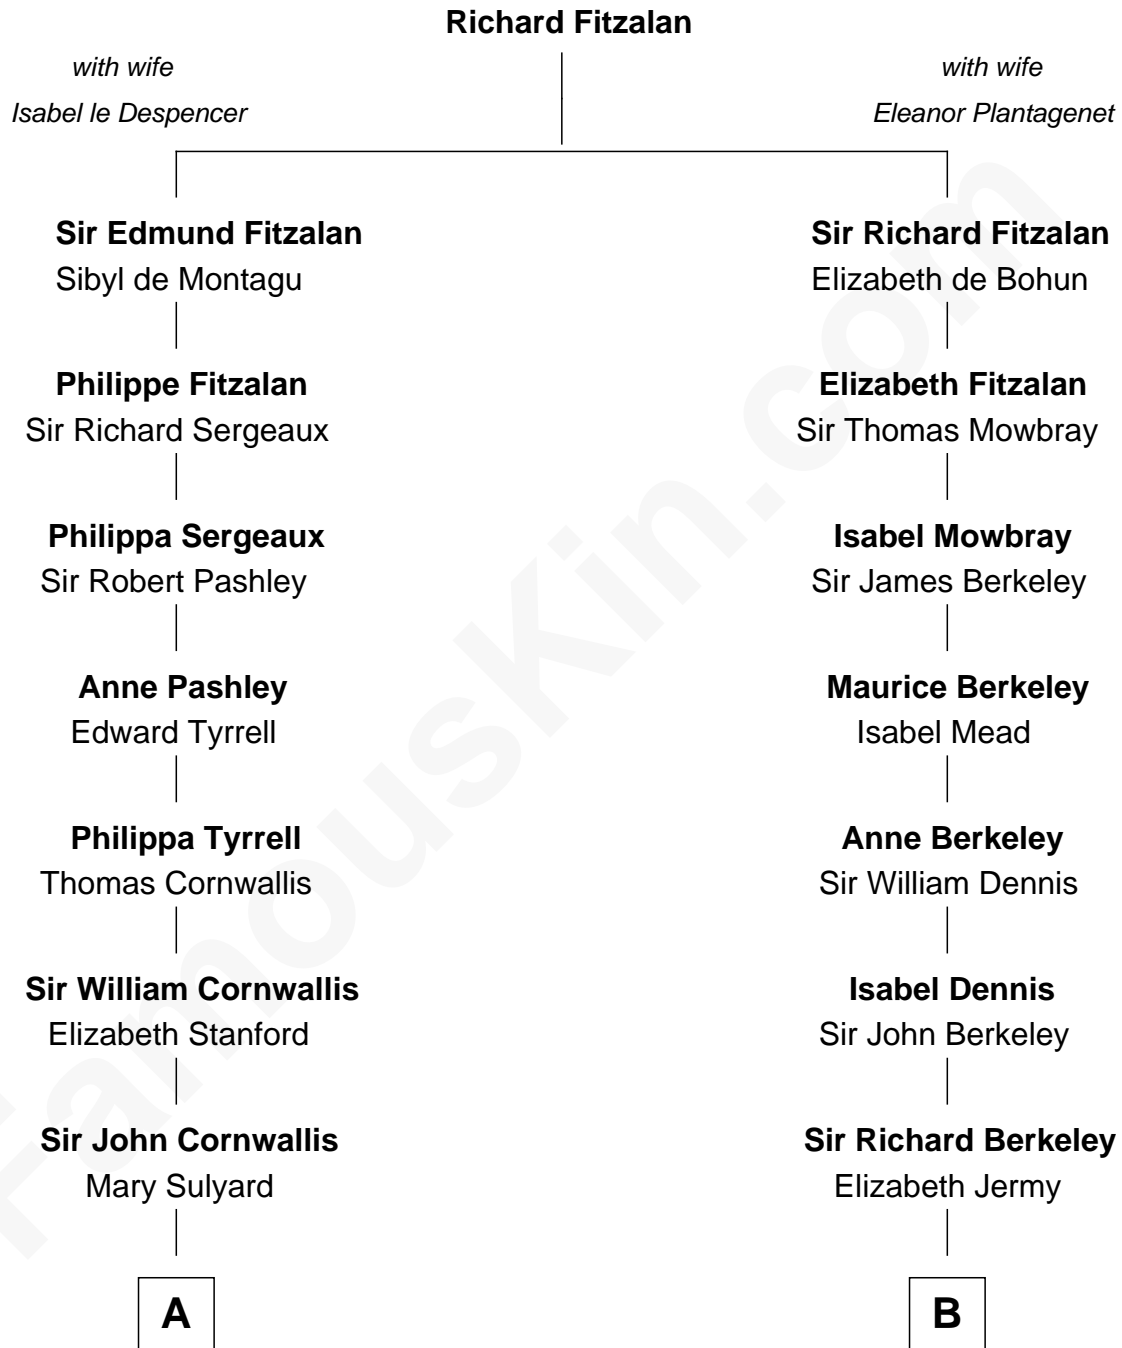

FamousKin.com Relationship Chart of

Marilyn Monroe

Actress, Model, and Singer

14th cousin 6 times removed of

Samuel Prescott

Completed Paul Revere's Midnight Ride

C

—
Elizabeth Cutting Easton

William Congdon Tennant

—
Elizabeth Easton Tennant

Frederick Almy Gifford

—
Charles Stanley Gifford

Gladys Pearl Monroe

—
Marilyn Monroe

Actress, Model, and Singer

FamousKin.com