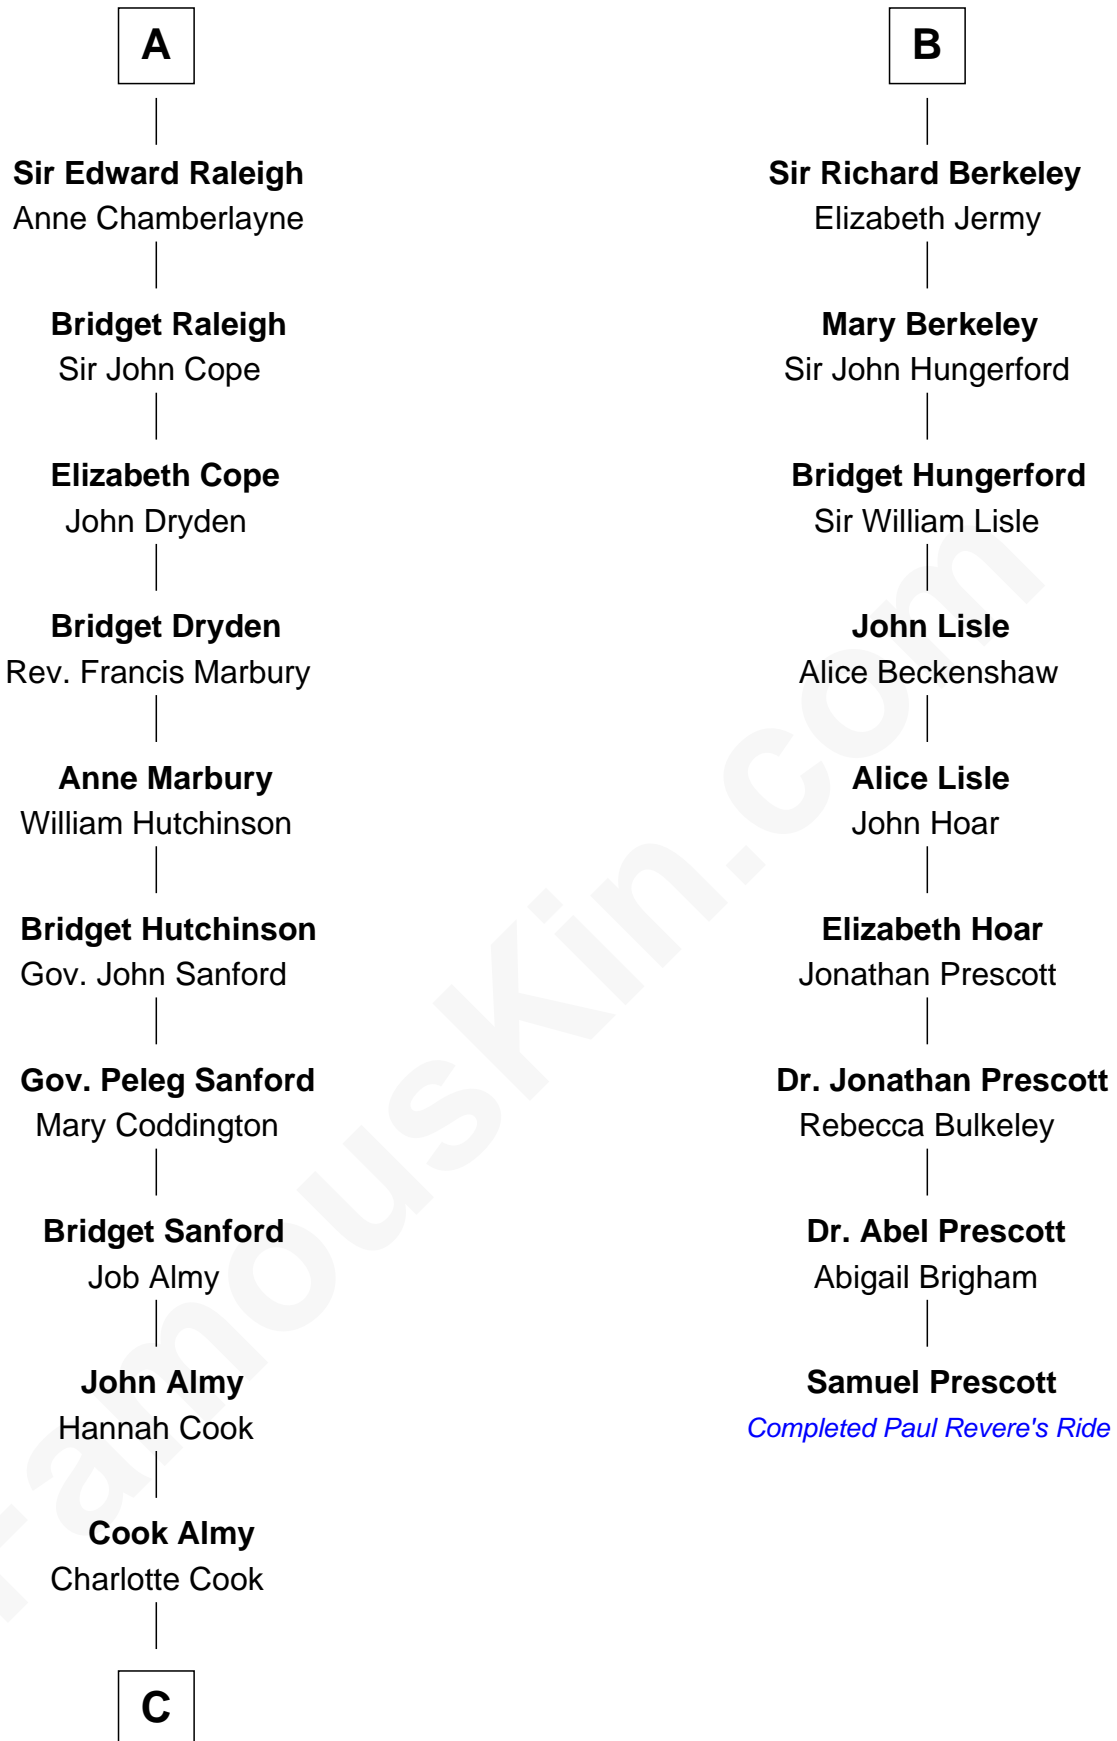

# FamousKin.com Relationship Chart of

**Marilyn Monroe**

*Actress, Model, and Singer*

15th cousin 6 times removed of

**Samuel Prescott**

*Completed Paul Revere's Midnight Ride*

**C**

—  
**Samuel Elam Almy**

Susan Bateman

—  
**Susan Bateman Almy**

Charles Adams Gifford

—  
**Frederick Almy Gifford**

Elizabeth Easton Tennant

—  
**Charles Stanley Gifford**

Gladys Pearl Monroe

—  
**Marilyn Monroe**