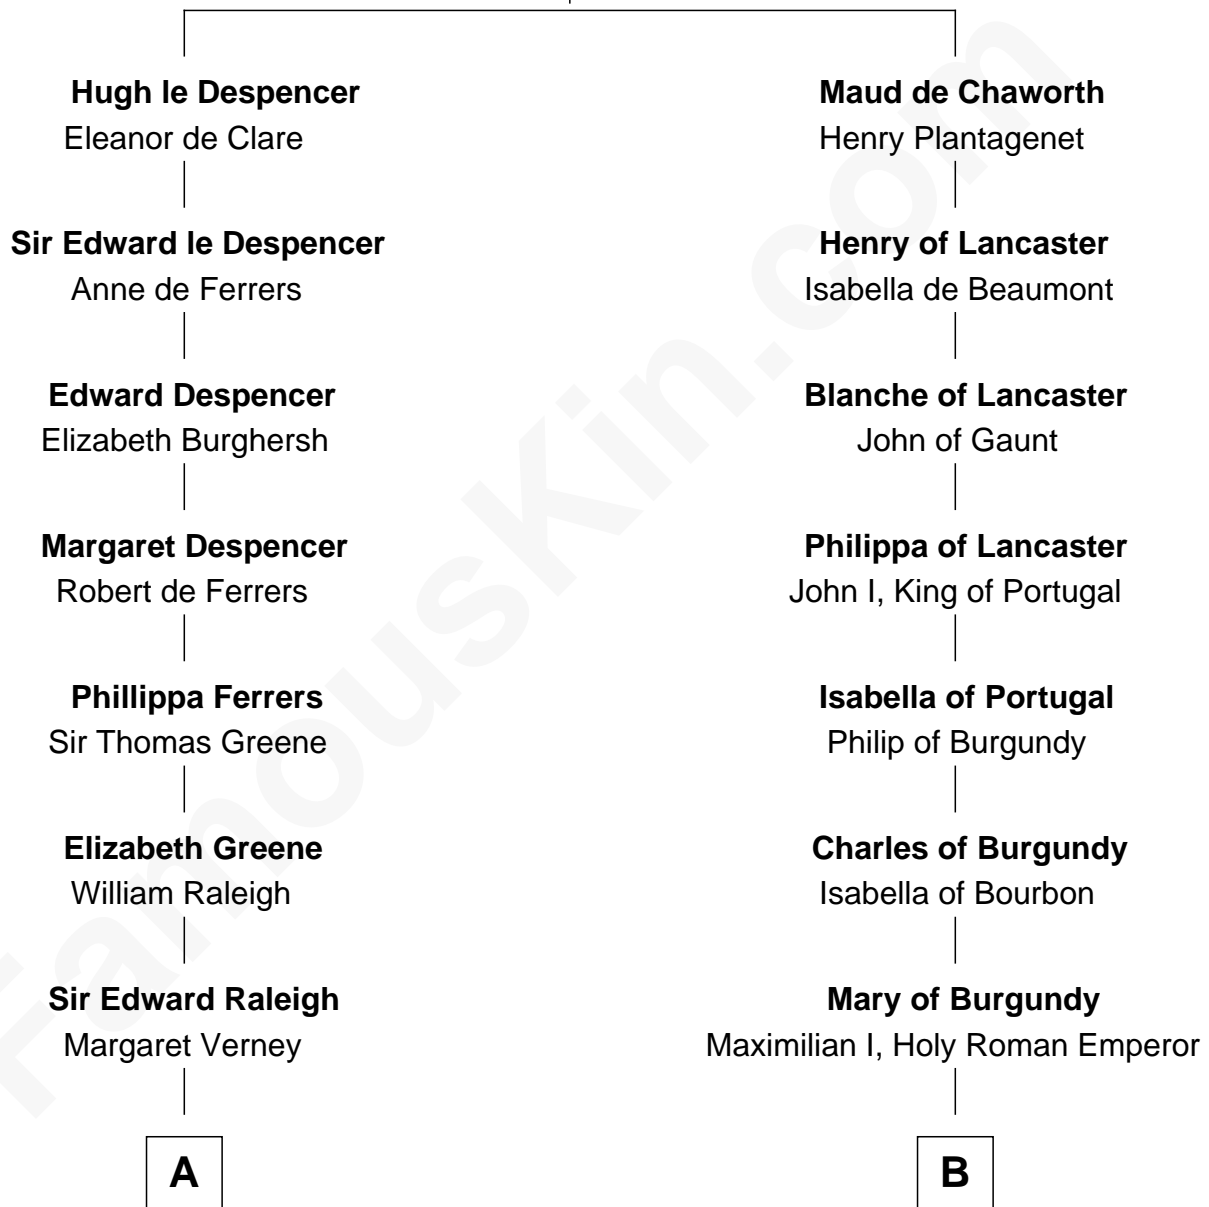

Isabella de Beauchamp

with husband
Sir Hugh le Despencer

with husband
Sir Patrick de Chaworth