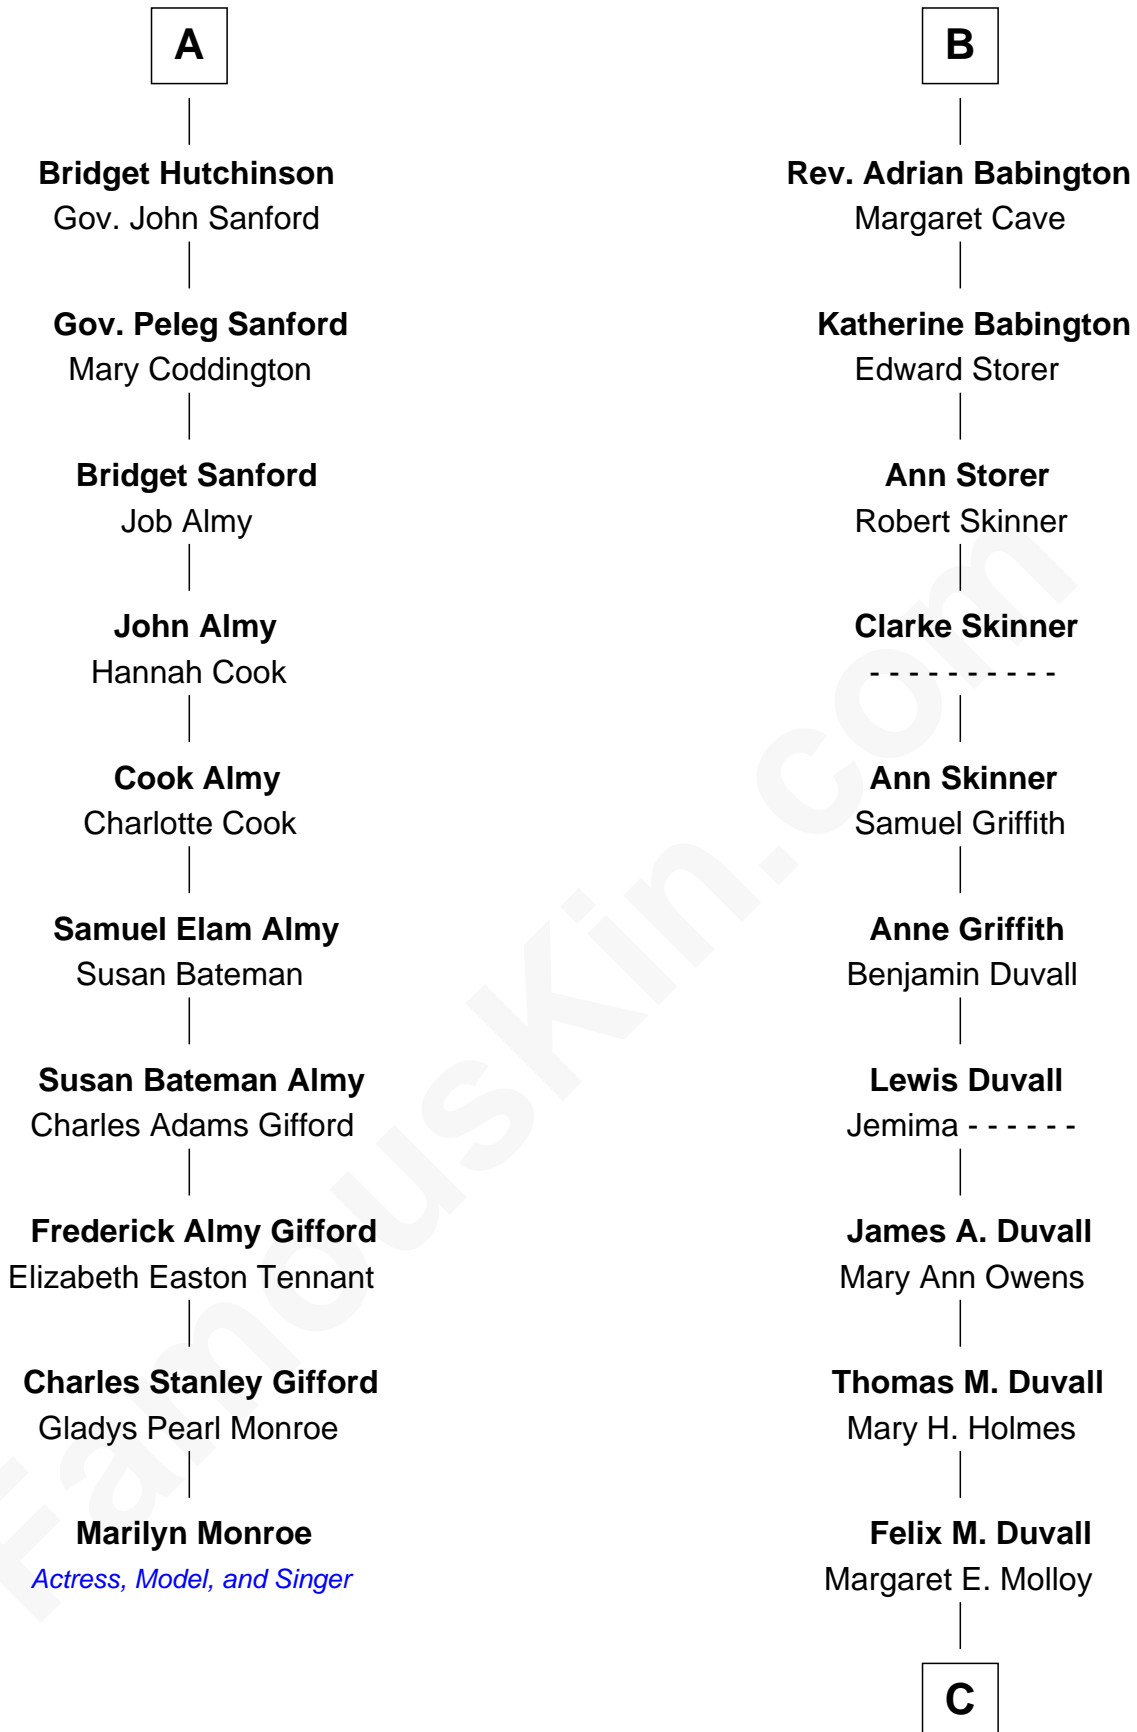

FamousKin.com Relationship Chart of

Marilyn Monroe

Actress, Model, and Singer

16th cousin 4 times removed of

John Dye

TV and Movie Actor - "Touched by an Angel"

Sir Walter Blount

Sancha de Ayala

Sir Thomas Blount

Margaret de Gresley

Sir Thomas Blount

Agnes Hawley

Anne Blount

William Marbury

Robert Marbury

Katherine Williamson

Humphrey Babington

Thomas Babington

Eleanor Humfrey

Humphrey Babington

Margaret Cave

B

C

Robert Louis Duvall