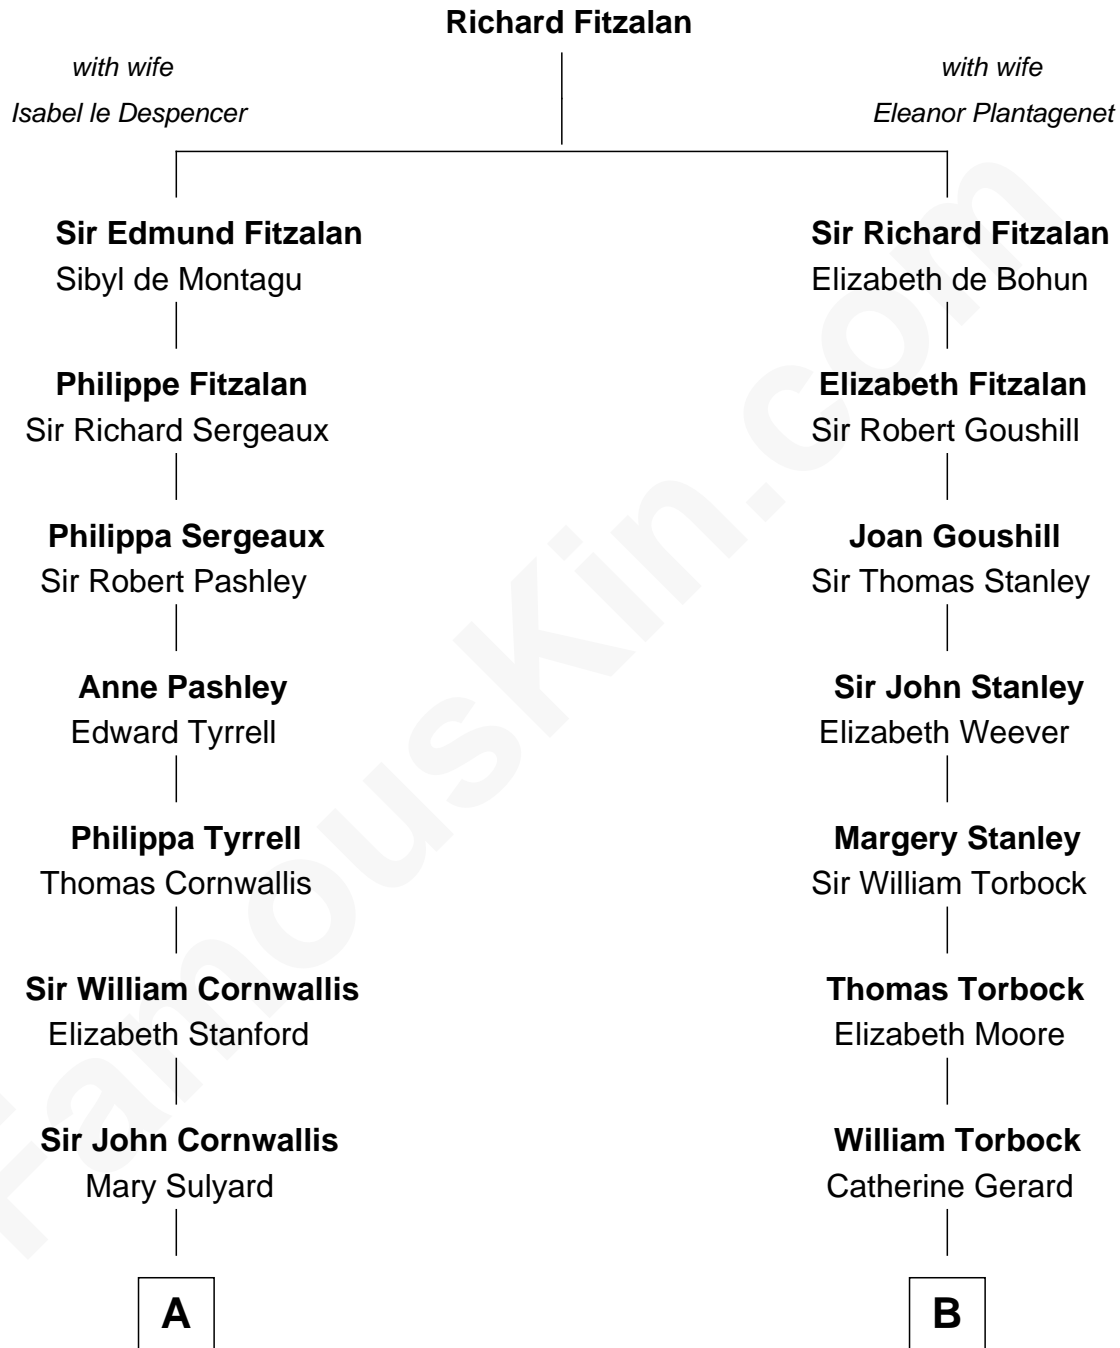

FamousKin.com

Relationship Chart of

Marilyn Monroe

Actress, Model, and Singer

17th cousin 3 times removed of

Juliette Gordon Low

Founder of the Girl Scouts

C

—
Elizabeth Cutting Easton
William Congdon Tennant

—
Elizabeth Easton Tennant
Frederick Almy Gifford

—
Charles Stanley Gifford
Gladys Pearl Monroe

—
Marilyn Monroe
Actress, Model, and Singer

FamousKin.com