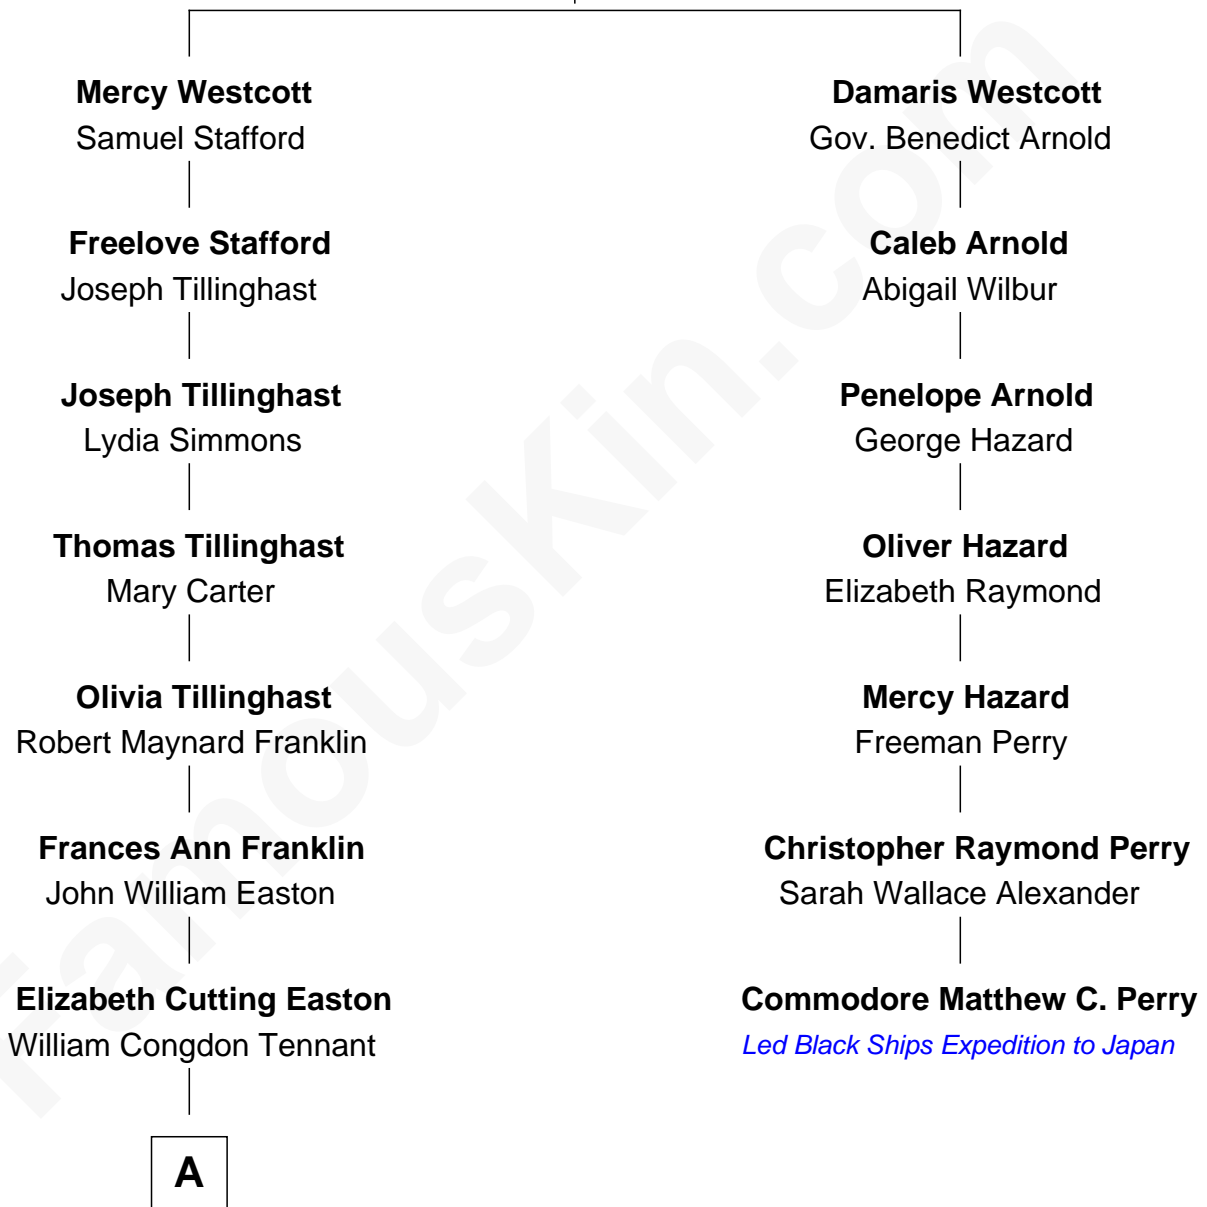

FamousKin.com

Relationship Chart of

Marilyn Monroe

Actress, Model, and Singer

6th cousin 3 times removed of

Commodore Matthew C. Perry

Led Black Ships Expedition to Japan

Stukeley Westcott

Juliann Marchante

A

Elizabeth Easton Tennant

Frederick Almy Gifford

Charles Stanley Gifford

Gladys Pearl Monroe

Marilyn Monroe

Actress, Model, and Singer