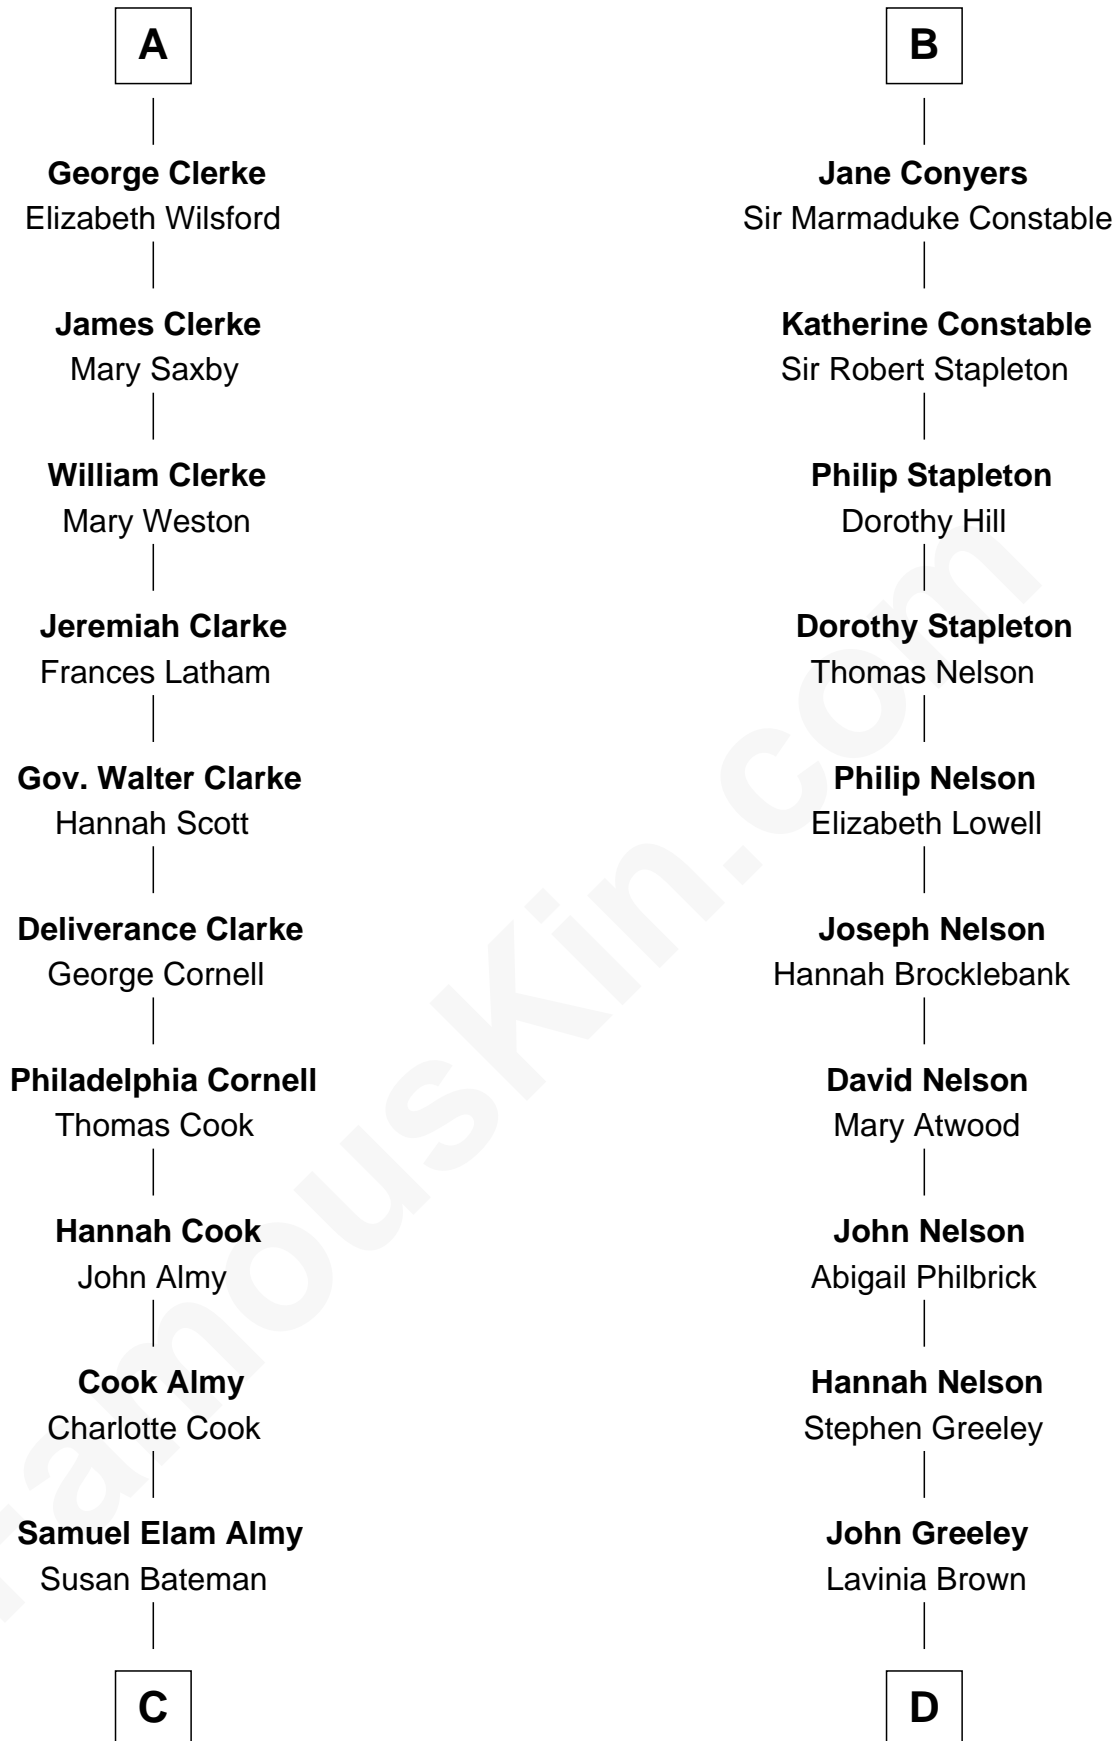

FamousKin.com Relationship Chart of

Marilyn Monroe

Actress, Model, and Singer

20th cousin 1 time removed of

Margot Kidder

TV and Movie Actress

Sir Thebaud de Verdun

with wife
Elizabeth de Clare

Alice Tunstall

Sir Thomas Ferrers

Elizabeth Freville

Mabel Parr

Sir Humphrey Dacre

Sir Henry Ferrers

Margaret Heckstall

Sir Thomas Dacre

Elizabeth Greystoke

Elizabeth Ferrers

James Clerke

Anne Dacre

Sir Christopher Conyers

A

B

C

Susan Bateman Almy
Charles Adams Gifford

Frederick Almy Gifford
Elizabeth Easton Tennant

Charles Stanley Gifford
Gladys Pearl Monroe

Marilyn Monroe
Actress, Model, and Singer

D

Justus Greeley
Margaret Rideout