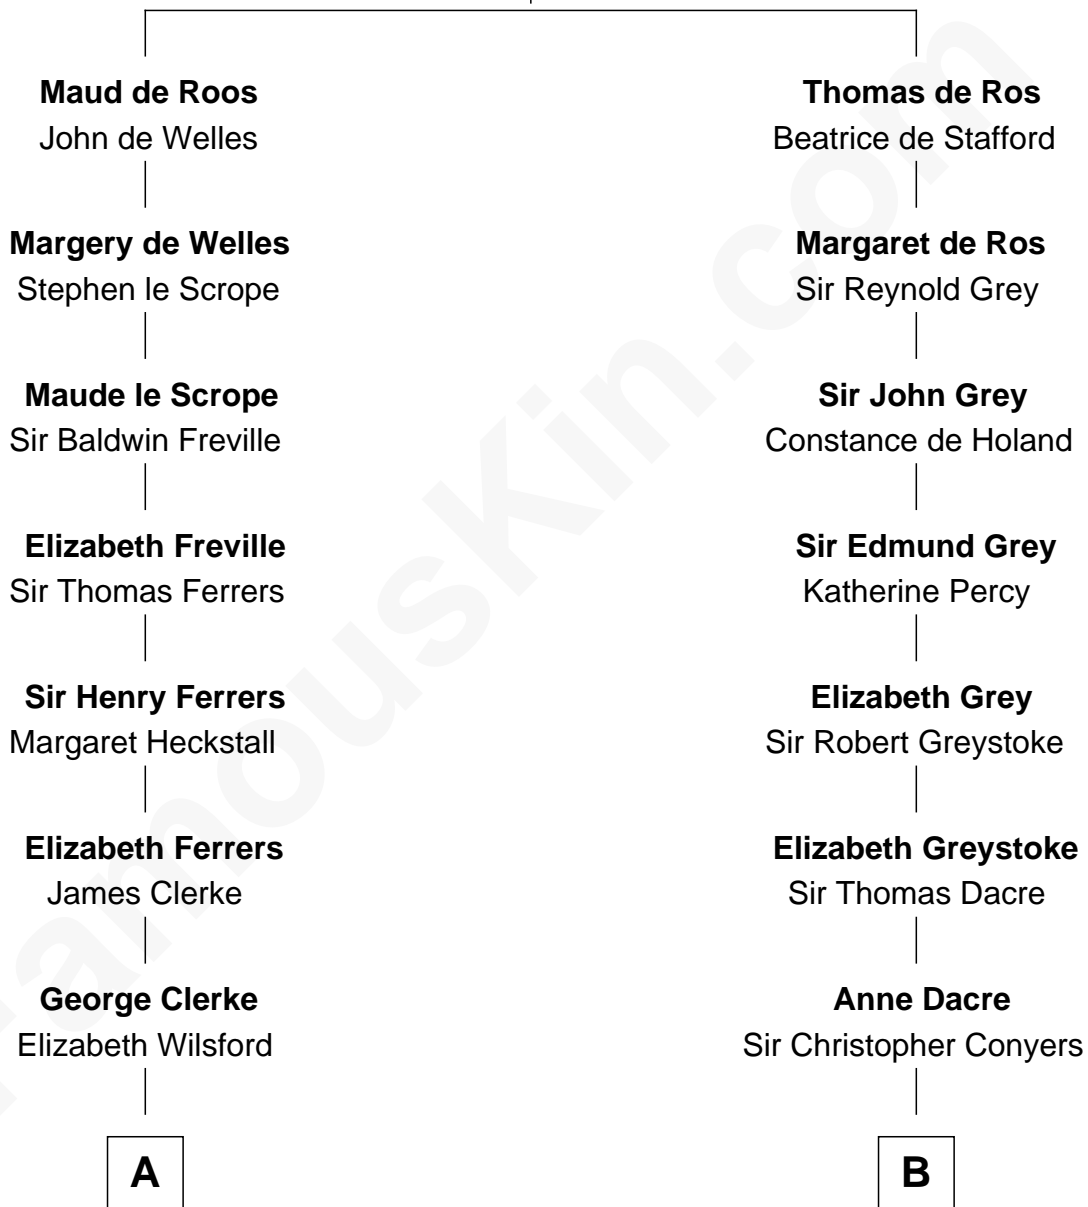

FamousKin.com Relationship Chart of

Marilyn Monroe

Actress, Model, and Singer

19th cousin 2 times removed of

Margot Kidder

TV and Movie Actress

Sir William de Ros
Margery de Badlesmere

C

Frederick Almy Gifford
Elizabeth Easton Tennant

Charles Stanley Gifford
Gladys Pearl Monroe

Marilyn Monroe
Actress, Model, and Singer

D

Justus Greeley
Margaret Rideout

Margaret Q. Greeley
Dr. David Powell

Margaret Powell
Sidney Jesse Kidder