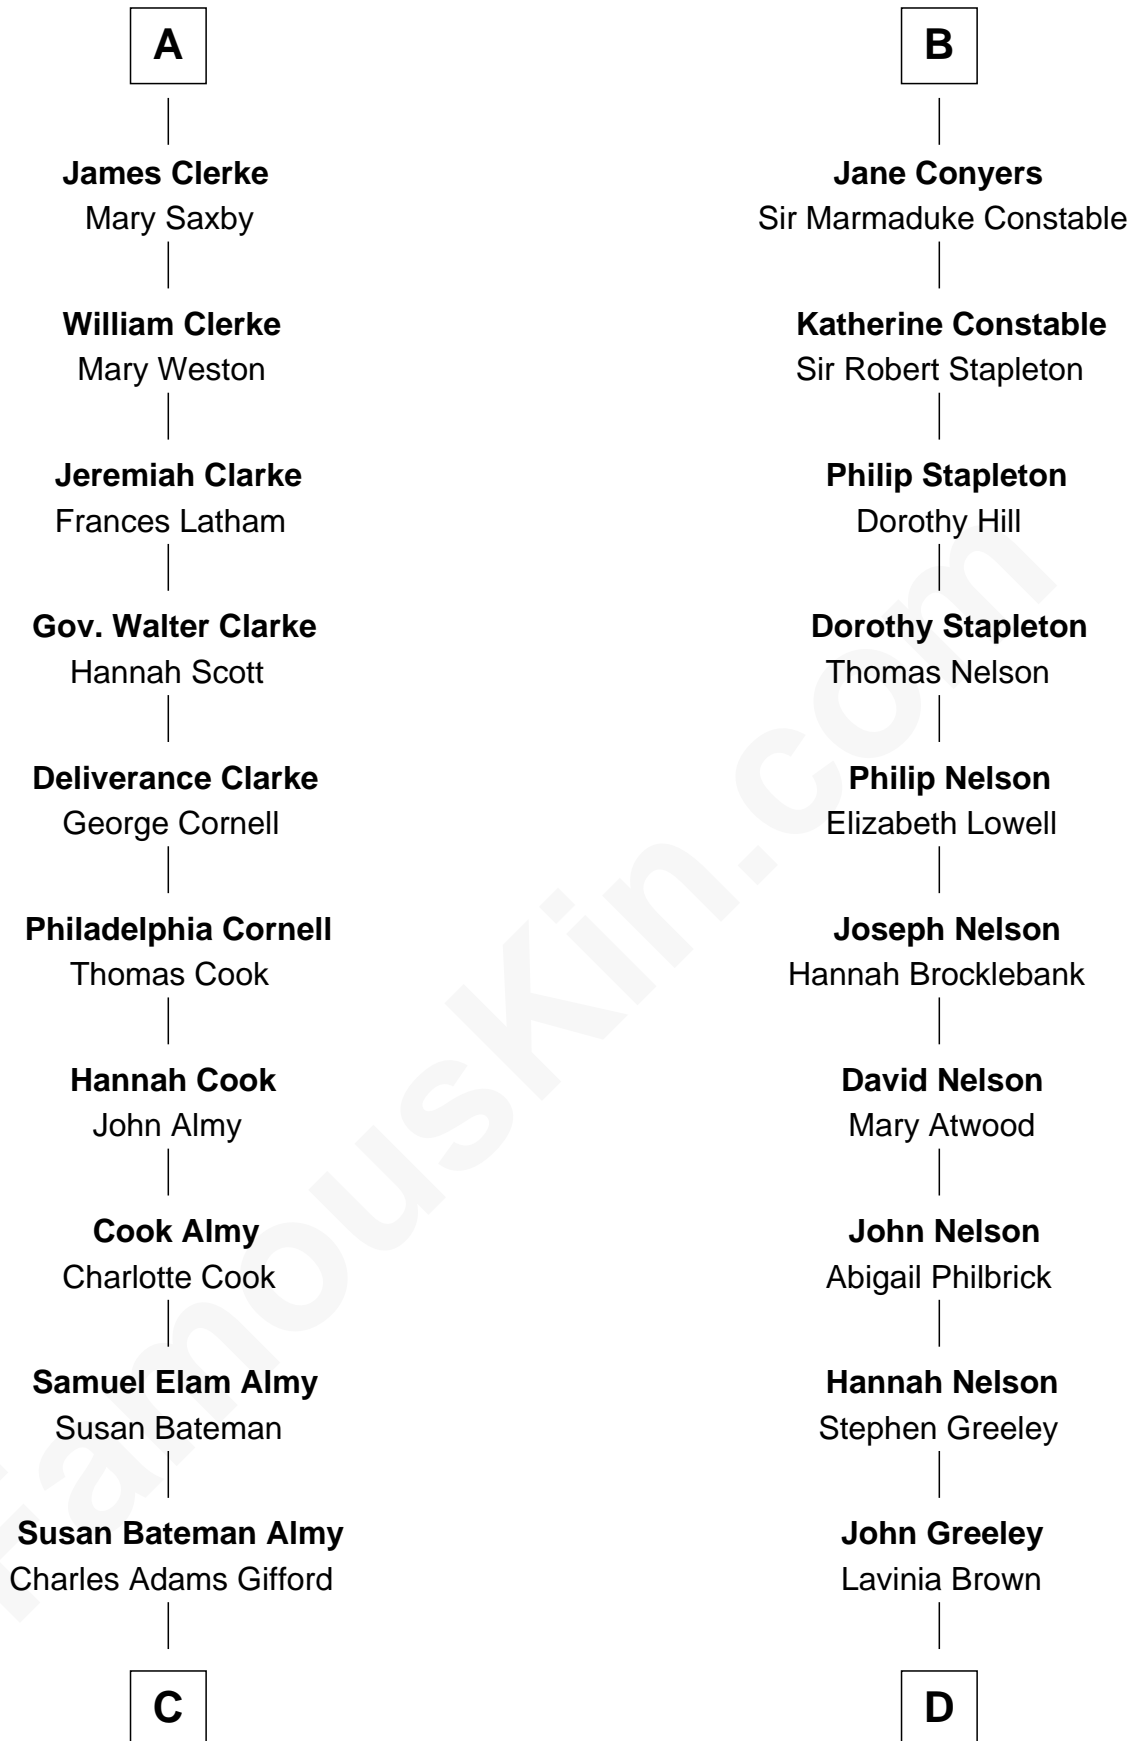

FamousKin.com Relationship Chart of

Marilyn Monroe

Actress, Model, and Singer

19th cousin 2 times removed of

Margot Kidder

TV and Movie Actress

Sir William de Ros
Margery de Badlesmere

C

Frederick Almy Gifford
Elizabeth Easton Tennant

Charles Stanley Gifford
Gladys Pearl Monroe

Marilyn Monroe
Actress, Model, and Singer

D

Justus Greeley
Margaret Rideout

Margaret Q. Greeley
Dr. David Powell

Margaret Powell
Sidney Jesse Kidder