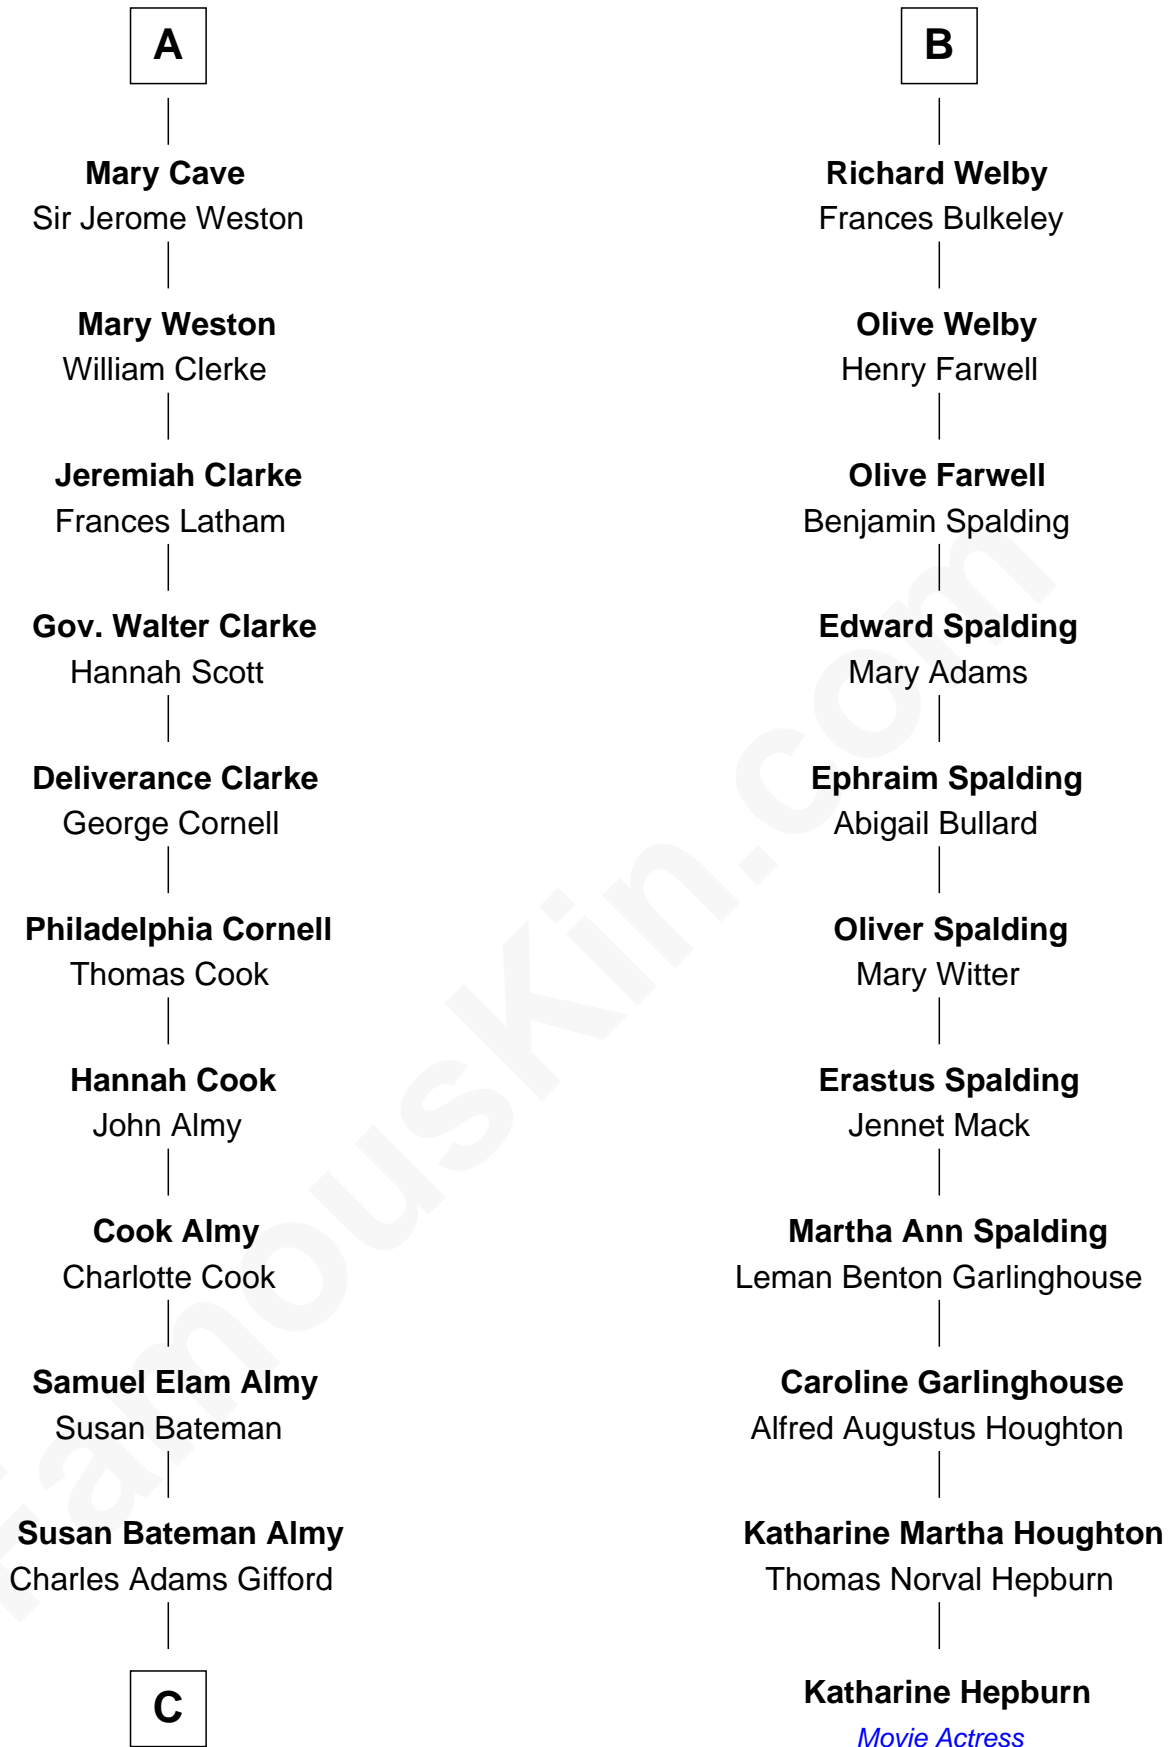

# FamousKin.com Relationship Chart of

**Marilyn Monroe**

*Actress, Model, and Singer*

17th cousin 2 times removed of

**Katharine Hepburn**

*Movie Actress*

**Sir Reynold de Grey**

Eleanor le Strange

**C**

**Frederick Almy Gifford**  
Elizabeth Easton Tennant

**Charles Stanley Gifford**  
Gladys Pearl Monroe

**Marilyn Monroe**  
*Actress, Model, and Singer*

FamousKin.com