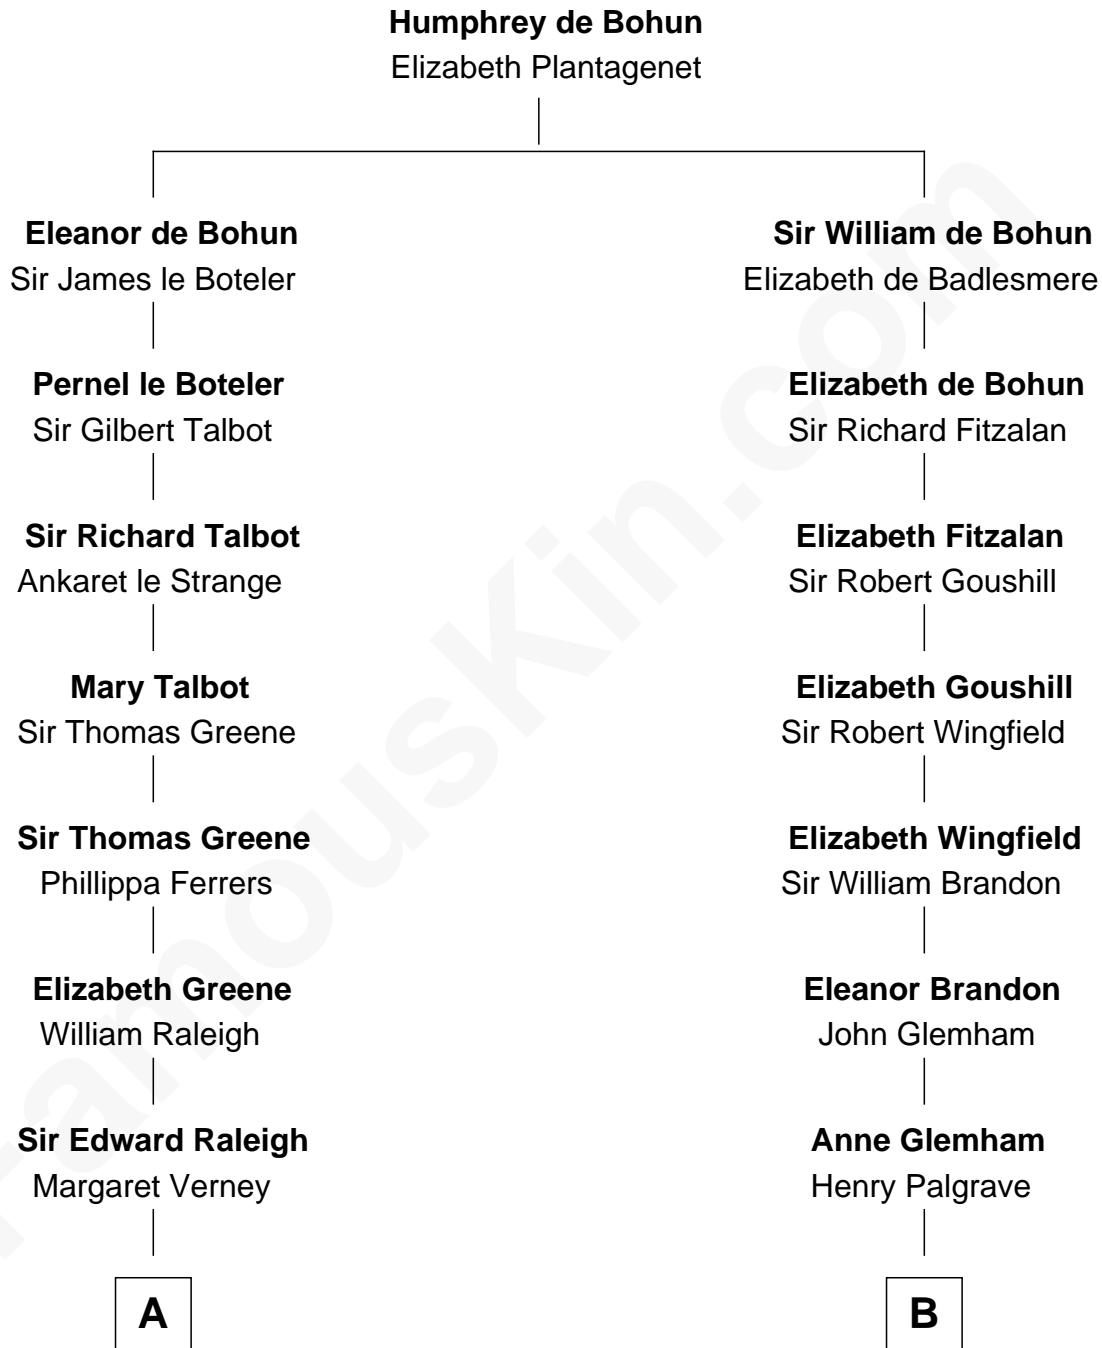

FamousKin.com

Relationship Chart of

Marilyn Monroe

Actress, Model, and Singer

13th cousin 8 times removed of

Roger Sherman

Signer of the Declaration of Independence

C

—
Samuel Elam Almy

Susan Bateman

—
Susan Bateman Almy

Charles Adams Gifford

—
Frederick Almy Gifford

Elizabeth Easton Tennant

—
Charles Stanley Gifford

Gladys Pearl Monroe