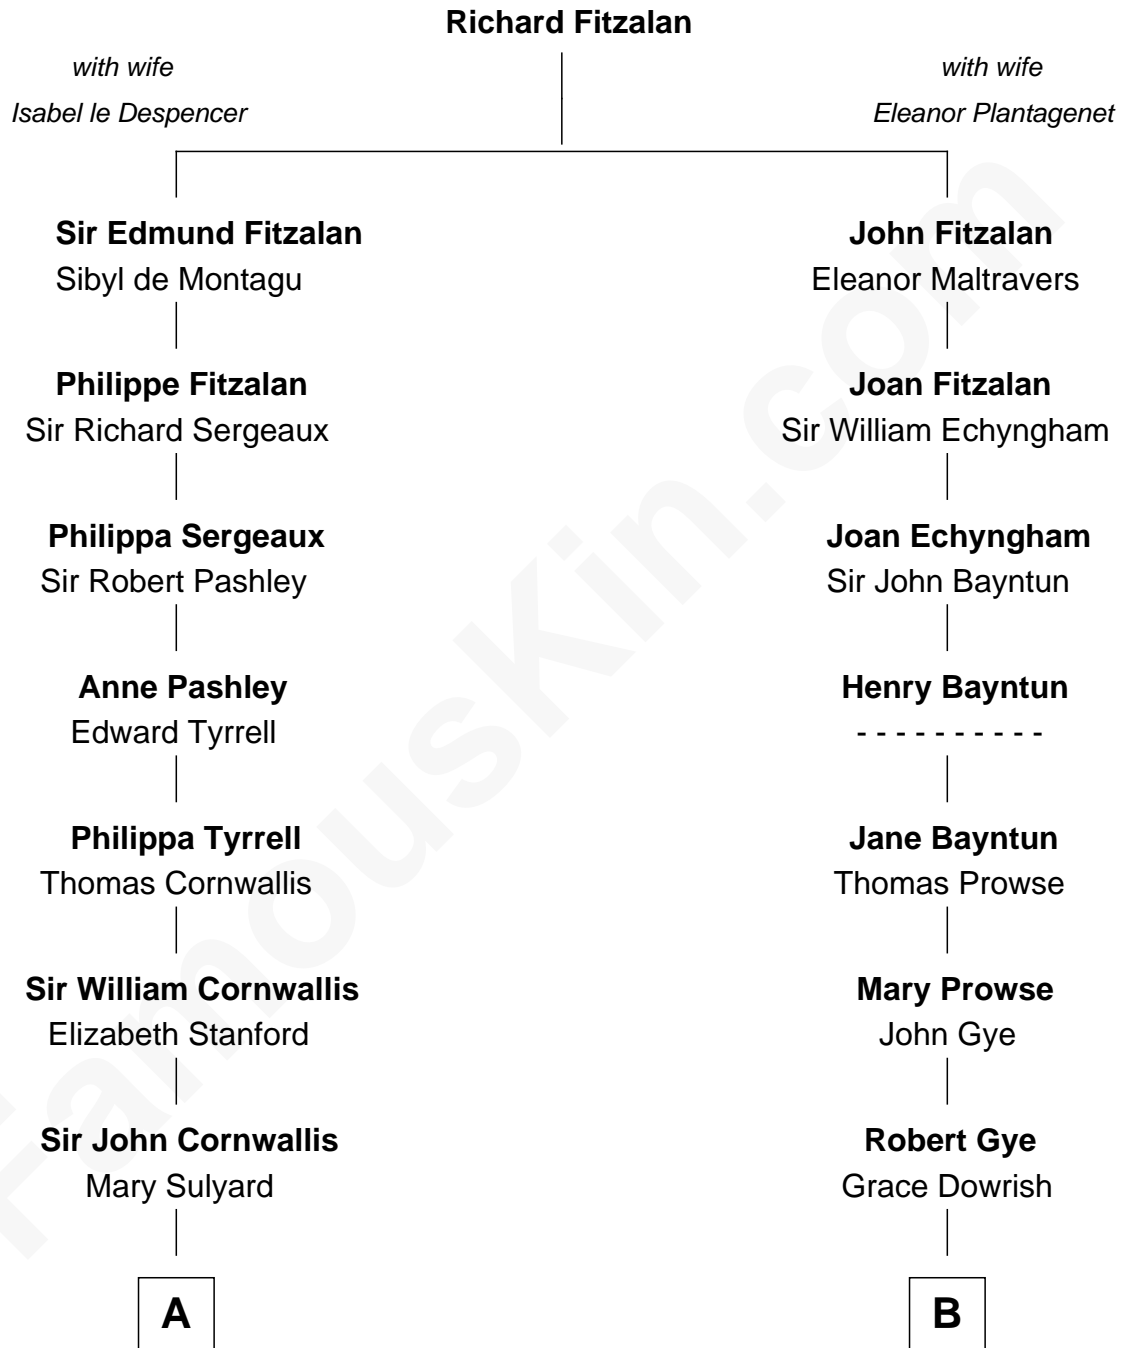

FamousKin.com Relationship Chart of Marilyn Monroe

Actress, Model, and Singer

14th cousin 6 times removed of

Samuel Cony

31st Governor of Maine

C

—
Elizabeth Cutting Easton

William Congdon Tennant

—
Elizabeth Easton Tennant

Frederick Almy Gifford

—
Charles Stanley Gifford

Gladys Pearl Monroe

—
Marilyn Monroe

Actress, Model, and Singer

FamousKin.com