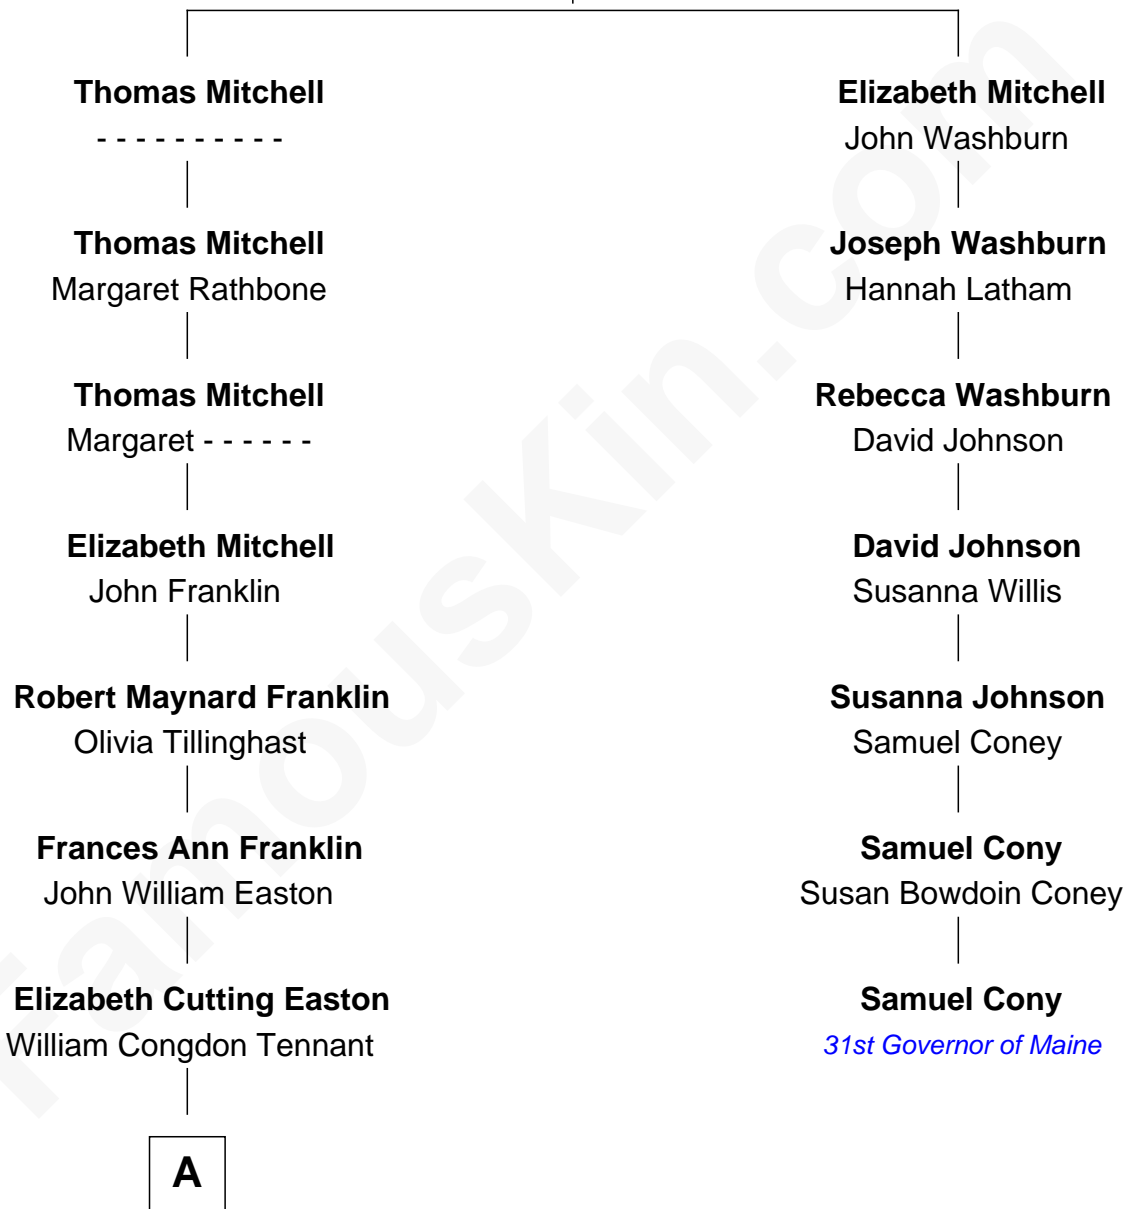

FamousKin.com Relationship Chart of

Marilyn Monroe

Actress, Model, and Singer

6th cousin 3 times removed of

Samuel Cony

31st Governor of Maine

Experience Mitchell

Jane Cooke

A

—
Elizabeth Easton Tennant

Frederick Almy Gifford

—
Charles Stanley Gifford

Gladys Pearl Monroe

—
Marilyn Monroe

Actress, Model, and Singer

FamousKin.com