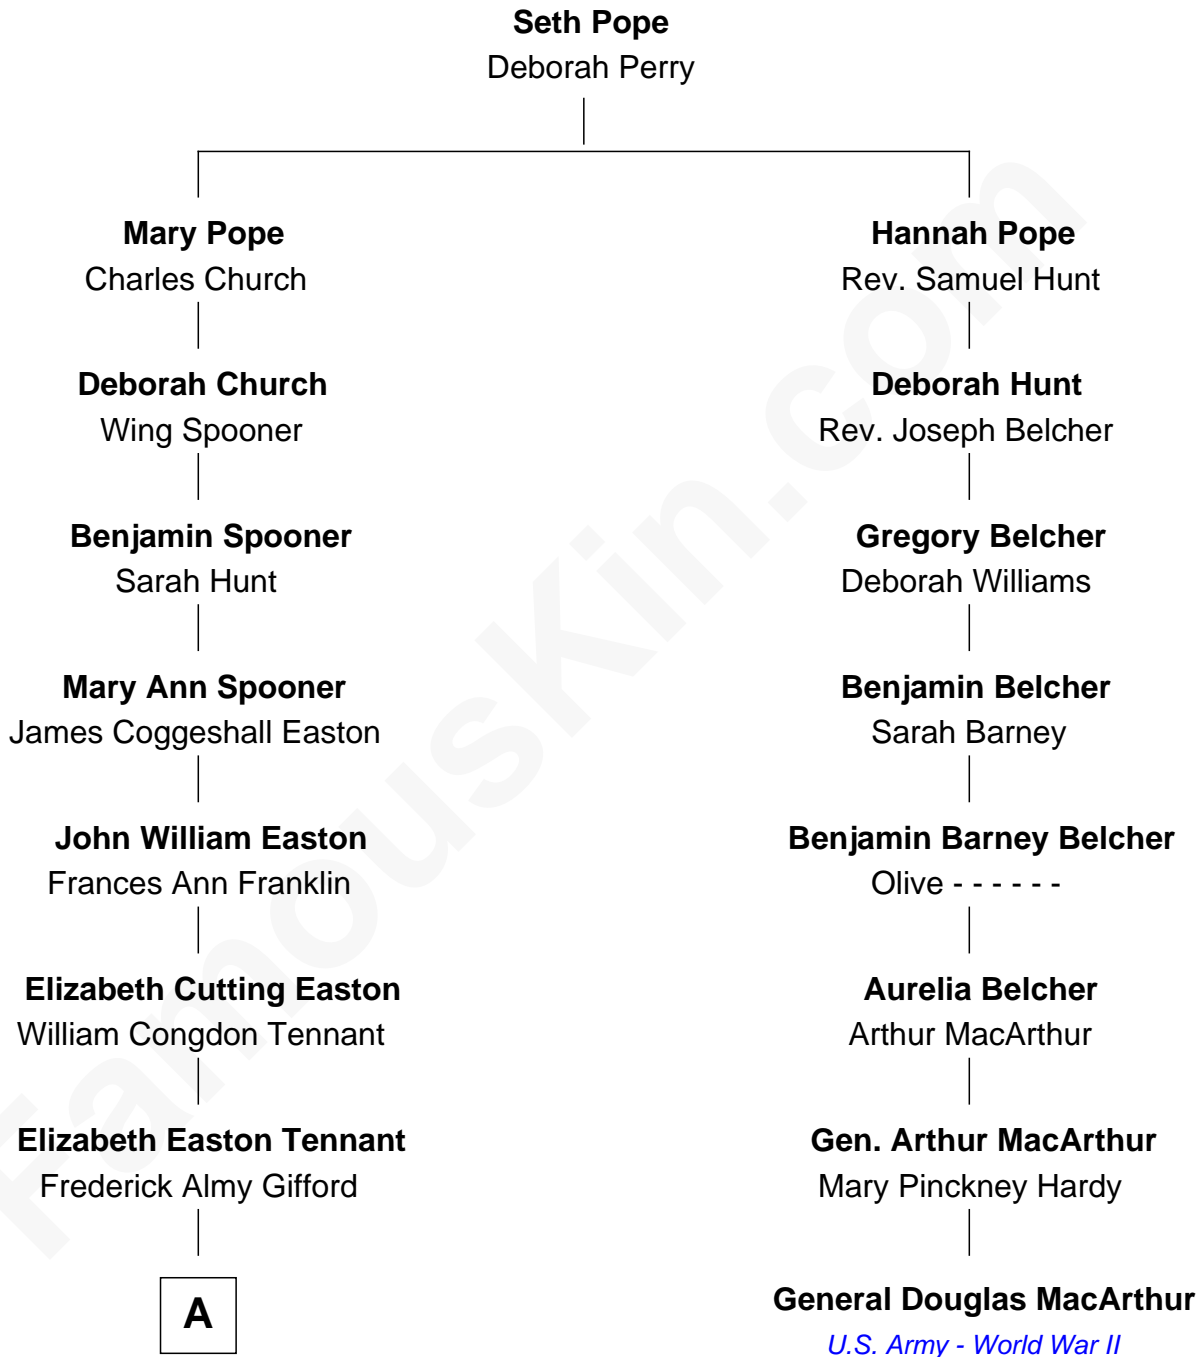

FamousKin.com

Relationship Chart of

Marilyn Monroe

Actress, Model, and Singer

7th cousin 1 time removed of

General Douglas MacArthur

U.S. Army - World War II

A

Charles Stanley Gifford

Gladys Pearl Monroe

Marilyn Monroe

Actress, Model, and Singer

FamousKin.com