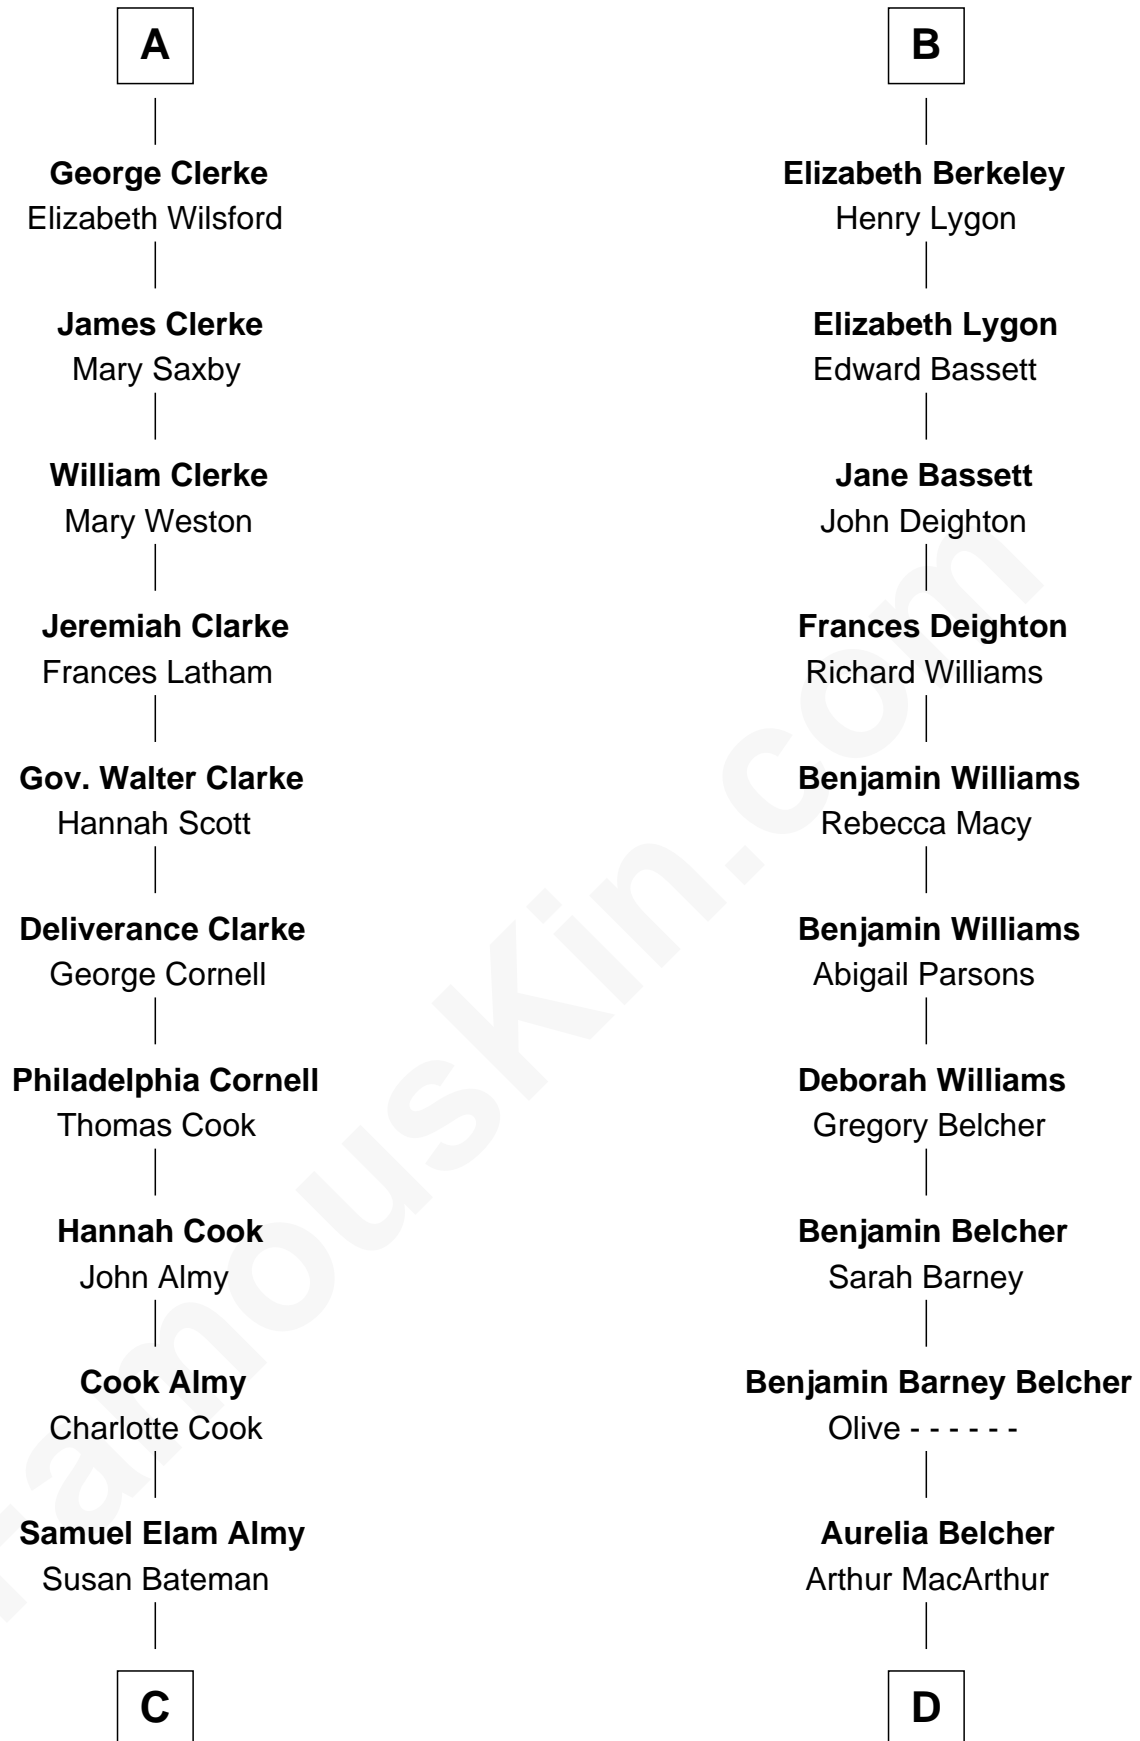

FamousKin.com

Relationship Chart of

Marilyn Monroe

Actress, Model, and Singer

18th cousin 2 times removed of

General Douglas MacArthur

U.S. Army - World War II

Bartholomew de Badlesmere

Margaret de Clare

Margery de Badlesmere

Sir William de Ros

Maud de Roos

John de Welles

Margery de Welles

Stephen le Scrope

Maude le Scrope

Maurice Berkeley

Isabel Mead

Anne Berkeley

Sir William Dennis

Isabel Dennis

Sir John Berkeley

B

C

Susan Bateman Almy
Charles Adams Gifford

Frederick Almy Gifford
Elizabeth Easton Tennant

Charles Stanley Gifford
Gladys Pearl Monroe

Marilyn Monroe
Actress, Model, and Singer

D

Gen. Arthur MacArthur
Mary Pinckney Hardy