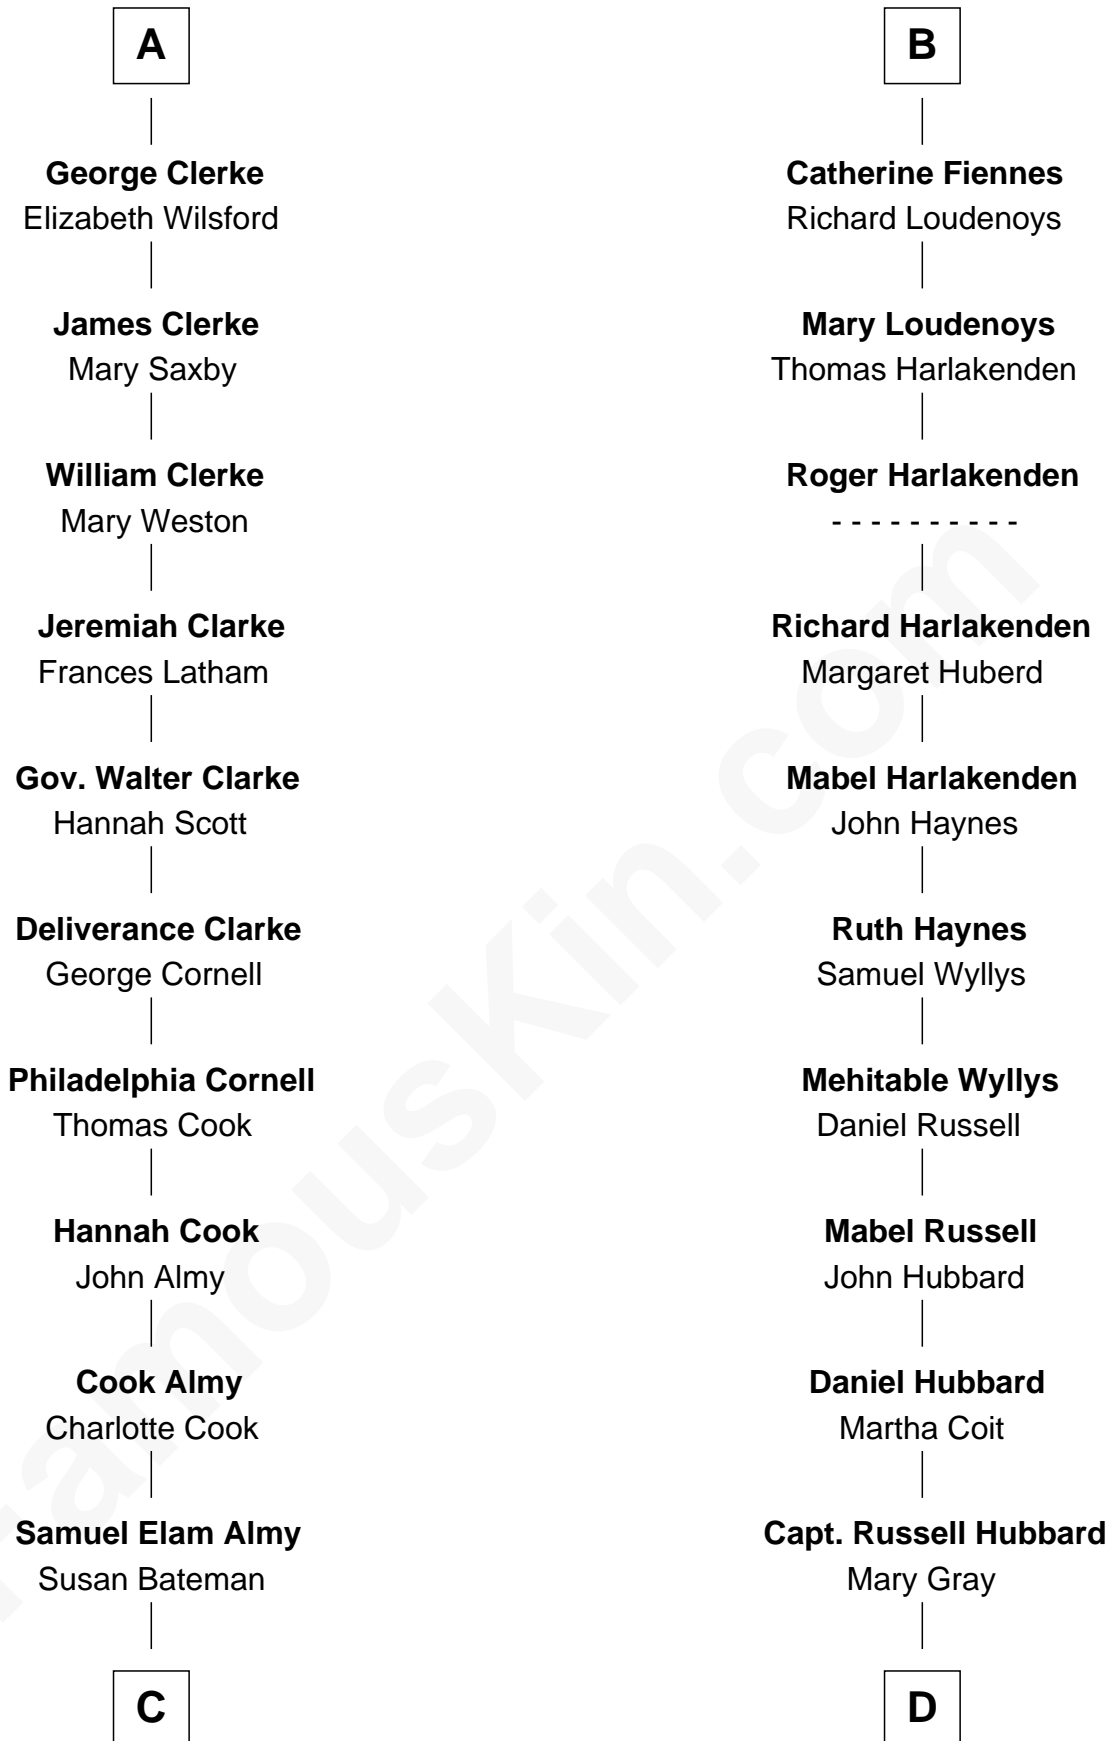

# FamousKin.com Relationship Chart of

**Marilyn Monroe**

*Actress, Model, and Singer*

20th cousin of

**Frank Lloyd Wright**

*American Architect*

**Bartholomew de Badlesmere**

Margaret de Clare

Sir William de Bohun

**Humphrey de Bohun**

Joan Fitzalan

**Eleanor de Bohun**

Sir Thomas Plantagenet

**Anne Plantagenet**

Sir William Bouchier

**Sir John Bouchier**

Margaret Berners

**Sir Humphrey Bouchier**

Elizabeth Tilney

**Anne Bouchier**

Thomas Fiennes

**B**

**C**

**Susan Bateman Almy**  
Charles Adams Gifford

**Frederick Almy Gifford**  
Elizabeth Easton Tennant

**Charles Stanley Gifford**  
Gladys Pearl Monroe

**Marilyn Monroe**  
*Actress, Model, and Singer*

**D**

**Martha Hubbard**  
David Wright

**Rev. David Wright**  
Abigail Goddard