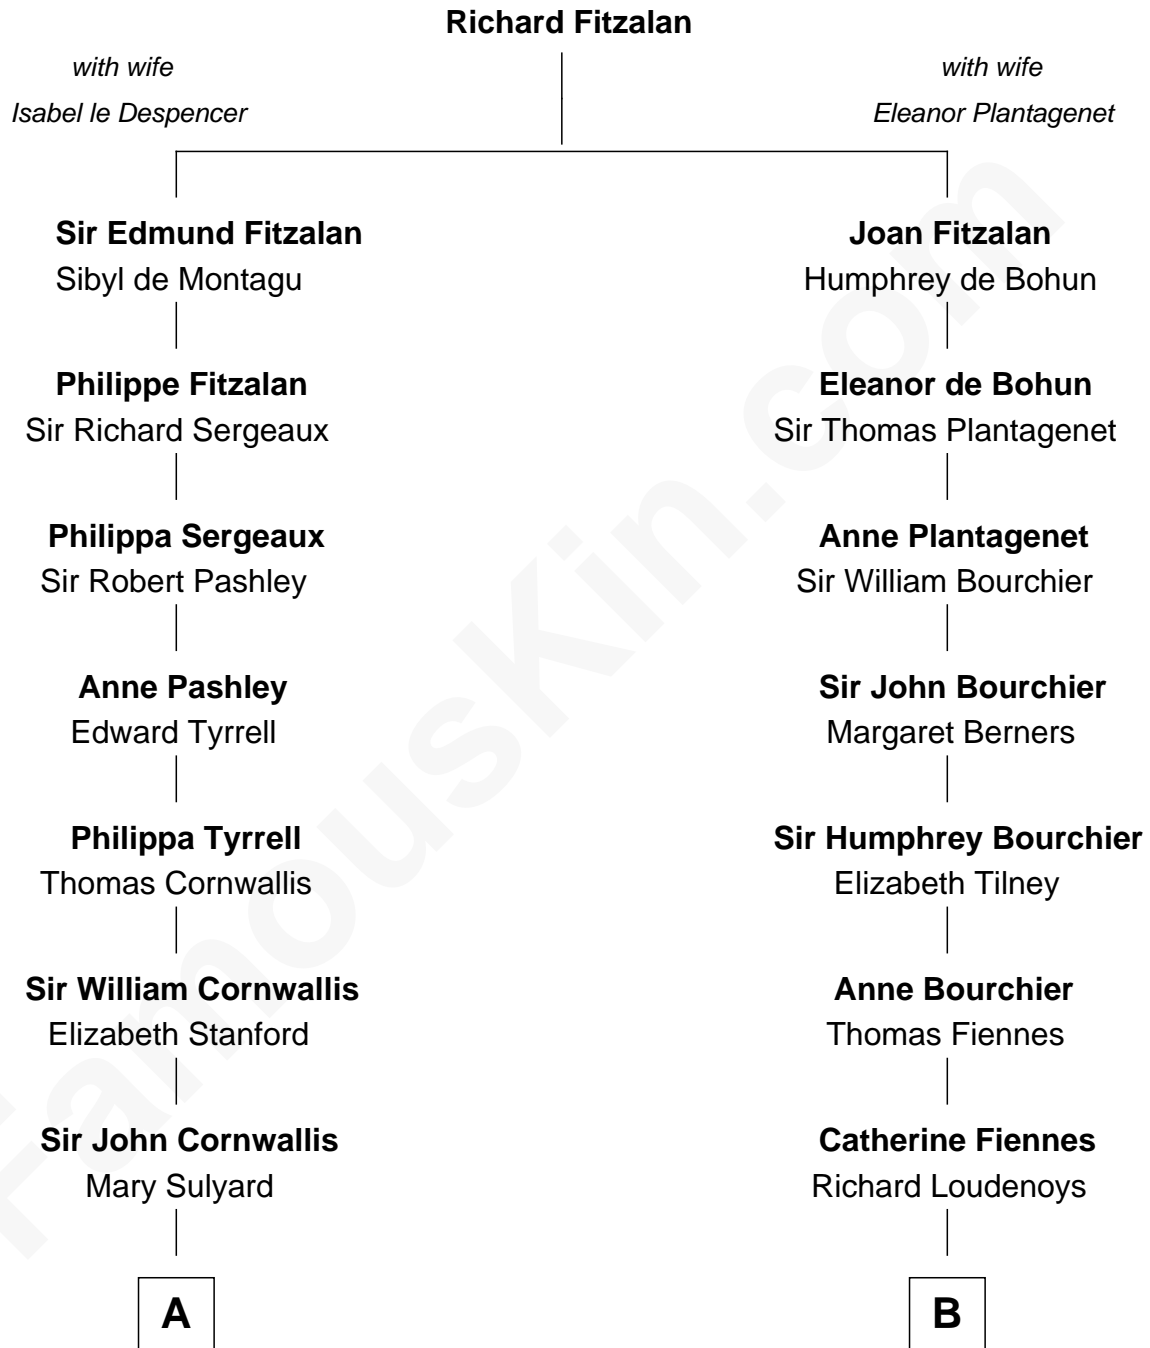

# FamousKin.com Relationship Chart of

**Marilyn Monroe**

*Actress, Model, and Singer*

19th cousin 1 time removed of

**Frank Lloyd Wright**

*American Architect*

**C**

**Elizabeth Cutting Easton**  
William Congdon Tennant

**Elizabeth Easton Tennant**  
Frederick Almy Gifford

**Charles Stanley Gifford**  
Gladys Pearl Monroe

**Marilyn Monroe**  
*Actress, Model, and Singer*

**D**

**Rev. David Wright**  
Abigail Goddard

**William Carey Wright**  
Anna Lloyd Jones