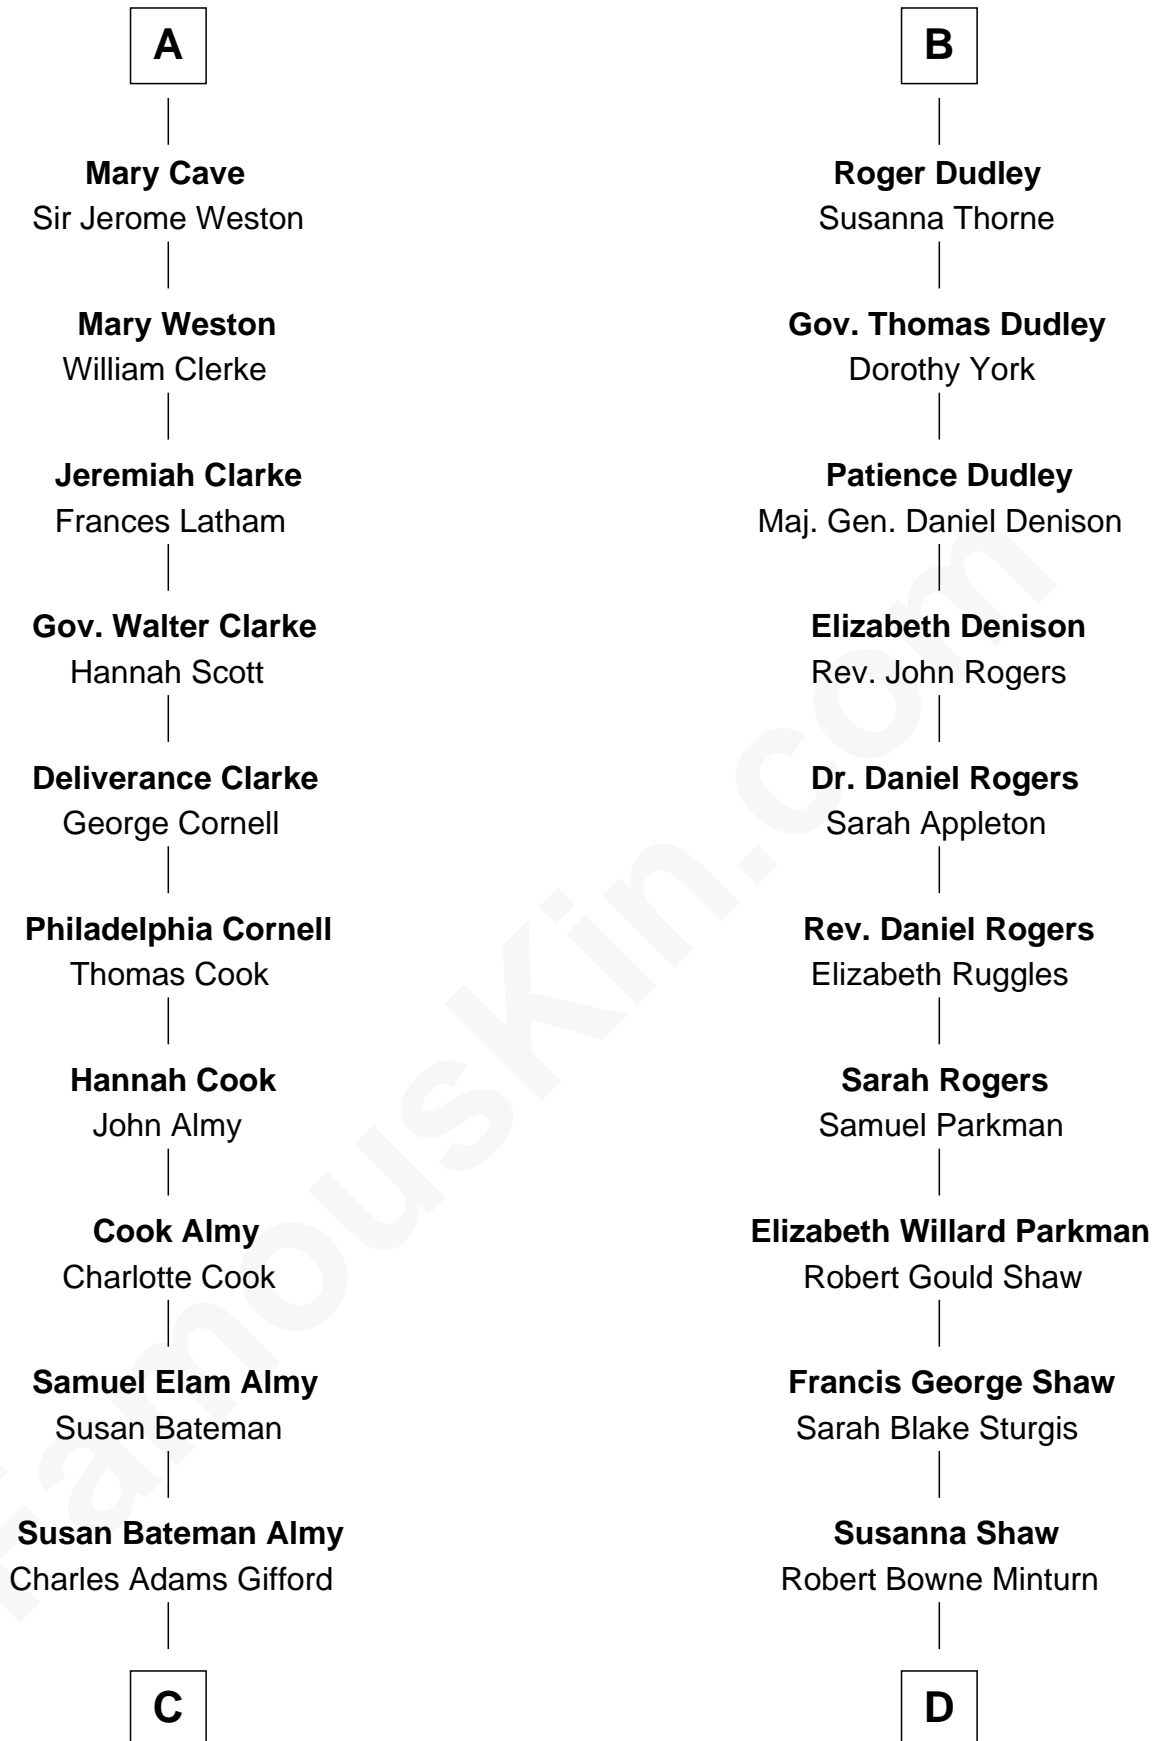

FamousKin.com Relationship Chart of

Marilyn Monroe

Actress, Model, and Singer

19th cousin 1 time removed of

Kyra Sedgwick

TV and Movie Actress

Sir Reynold de Grey

Eleanor le Strange

C

Frederick Almy Gifford
Elizabeth Easton Tennant

Charles Stanley Gifford
Gladys Pearl Monroe

Marilyn Monroe
Actress, Model, and Singer

D

Sarah May Minturn
Henry Dwight Sedgwick

Robert Minturn Sedgwick
Helen Peabody