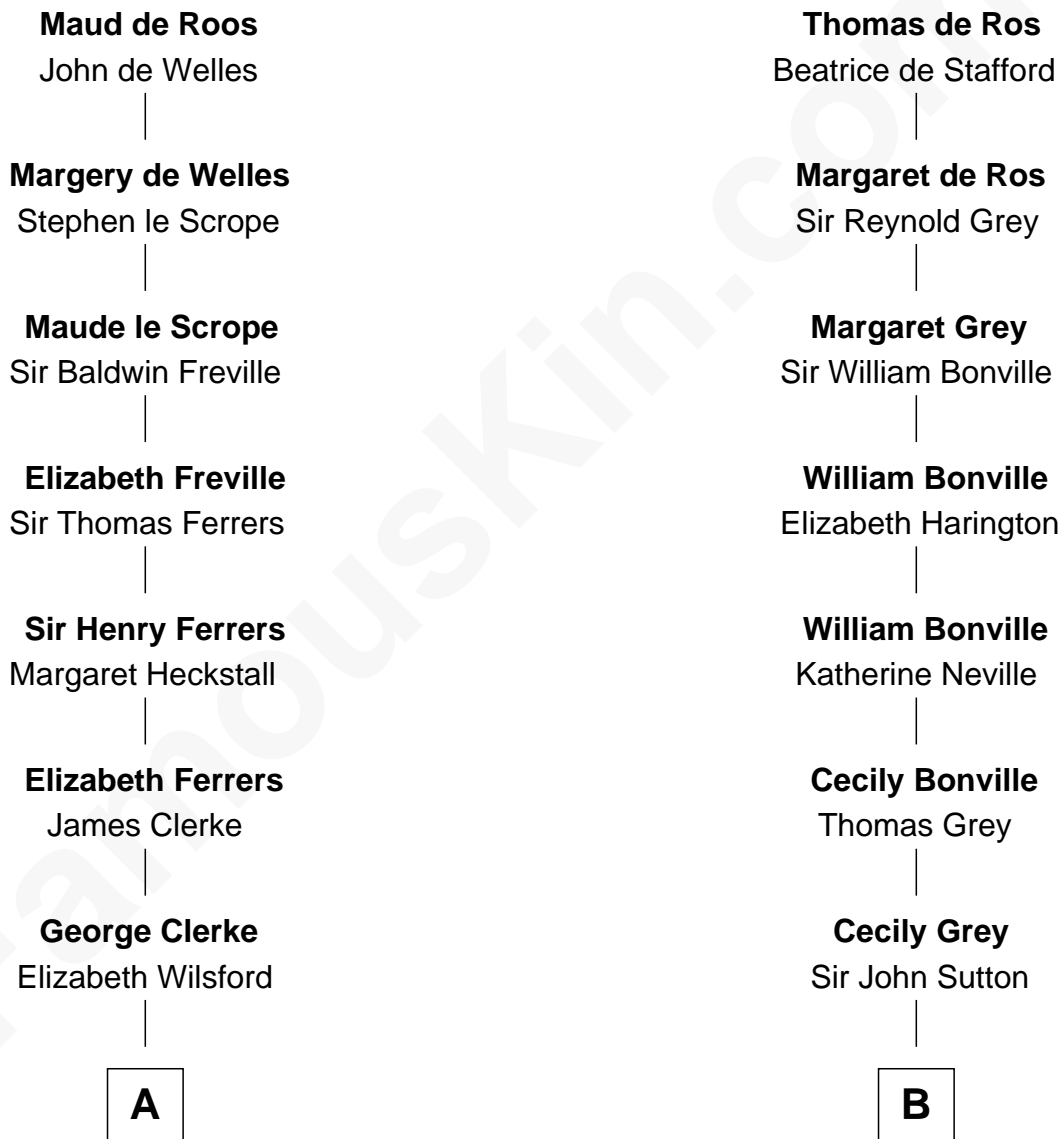

# FamousKin.com Relationship Chart of

**Marilyn Monroe**

*Actress, Model, and Singer*

19th cousin 2 times removed of

**Kyra Sedgwick**

*TV and Movie Actress*

**Sir William de Ros**  
Margery de Badlesmere

**C**

**Frederick Almy Gifford**  
Elizabeth Easton Tennant

**Charles Stanley Gifford**  
Gladys Pearl Monroe

**Marilyn Monroe**  
*Actress, Model, and Singer*

**D**

**Susanna Shaw**  
Robert Bowne Minturn

**Sarah May Minturn**  
Henry Dwight Sedgwick