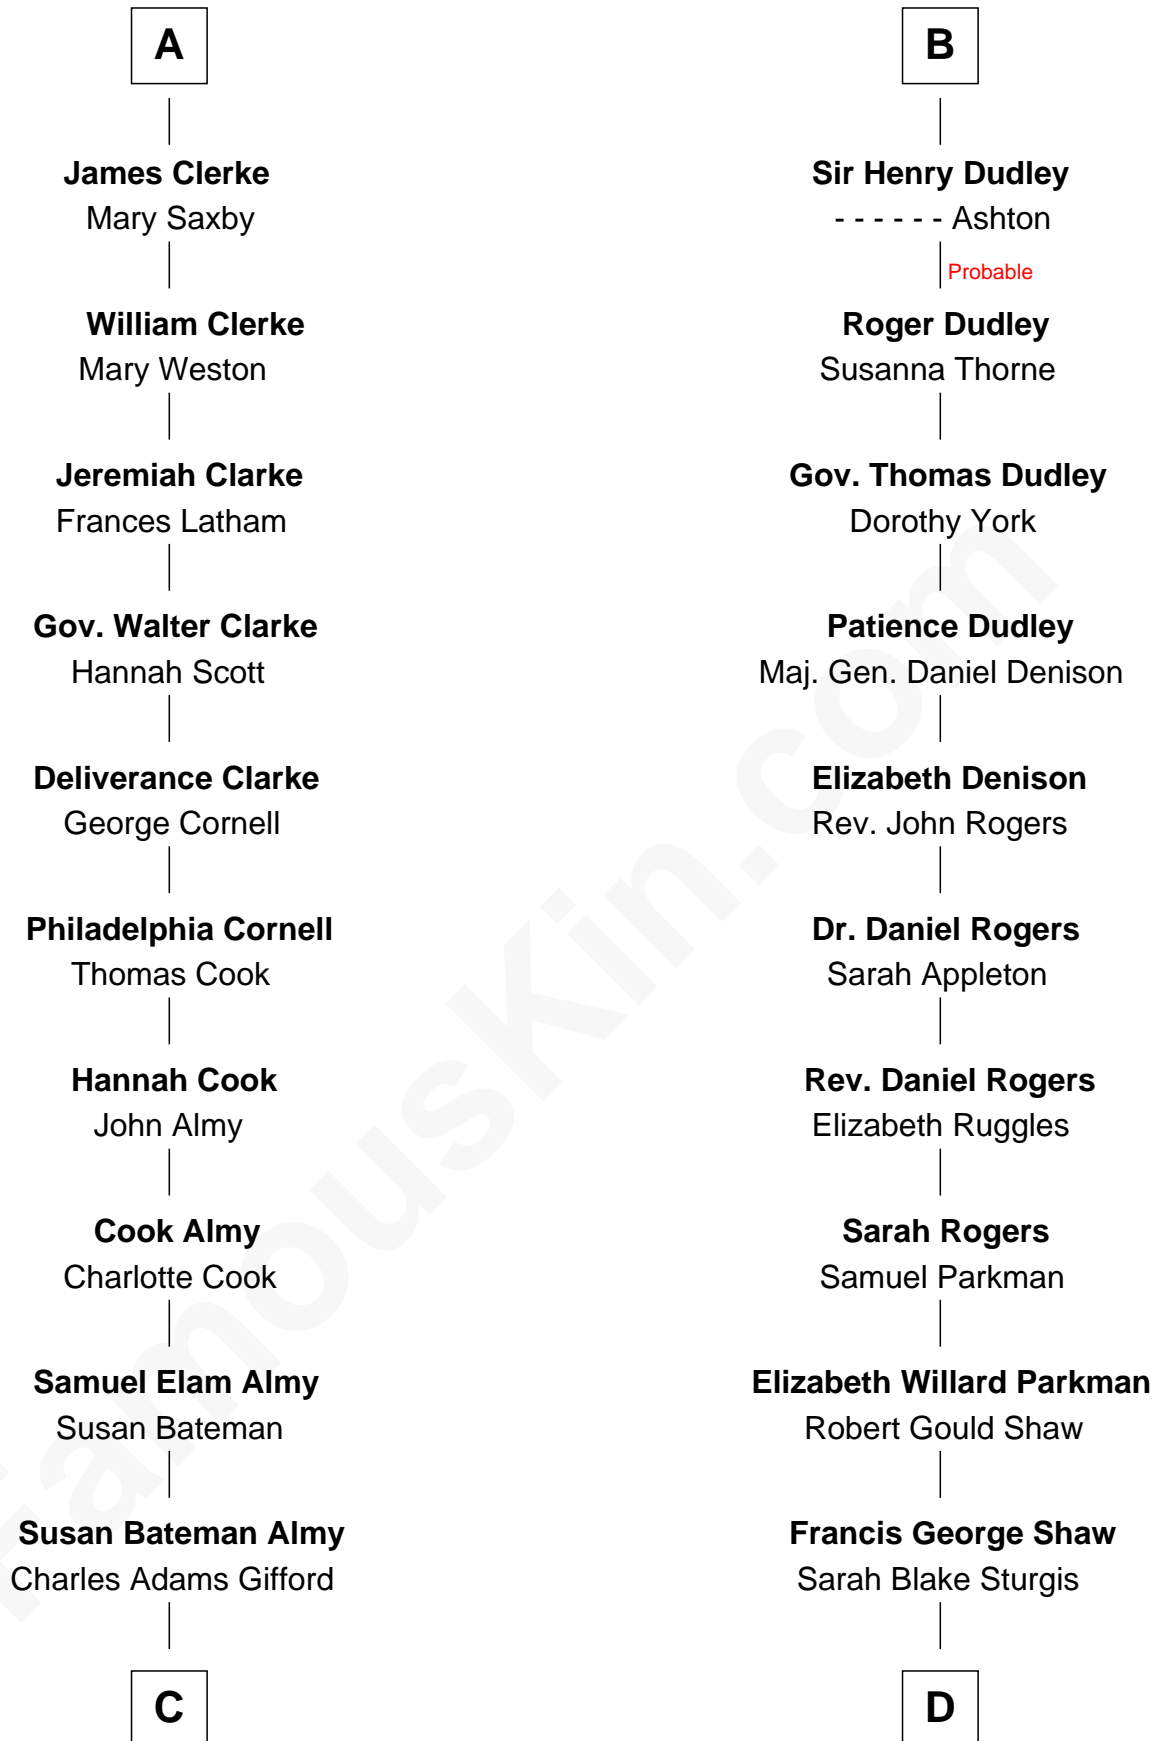

# FamousKin.com Relationship Chart of

**Marilyn Monroe**

*Actress, Model, and Singer*

19th cousin 2 times removed of

**Kyra Sedgwick**

*TV and Movie Actress*

**Sir William de Ros**  
Margery de Badlesmere

**C**

**Frederick Almy Gifford**  
Elizabeth Easton Tennant

**Charles Stanley Gifford**  
Gladys Pearl Monroe

**Marilyn Monroe**  
*Actress, Model, and Singer*

**D**

**Susanna Shaw**  
Robert Bowne Minturn

**Sarah May Minturn**  
Henry Dwight Sedgwick

**Robert Minturn Sedgwick**  
Helen Peabody

**Henry Dwight Sedgwick**  
Patricia Ann Rosenwald

**Kyra Sedgwick**  
*TV and Movie Actress*