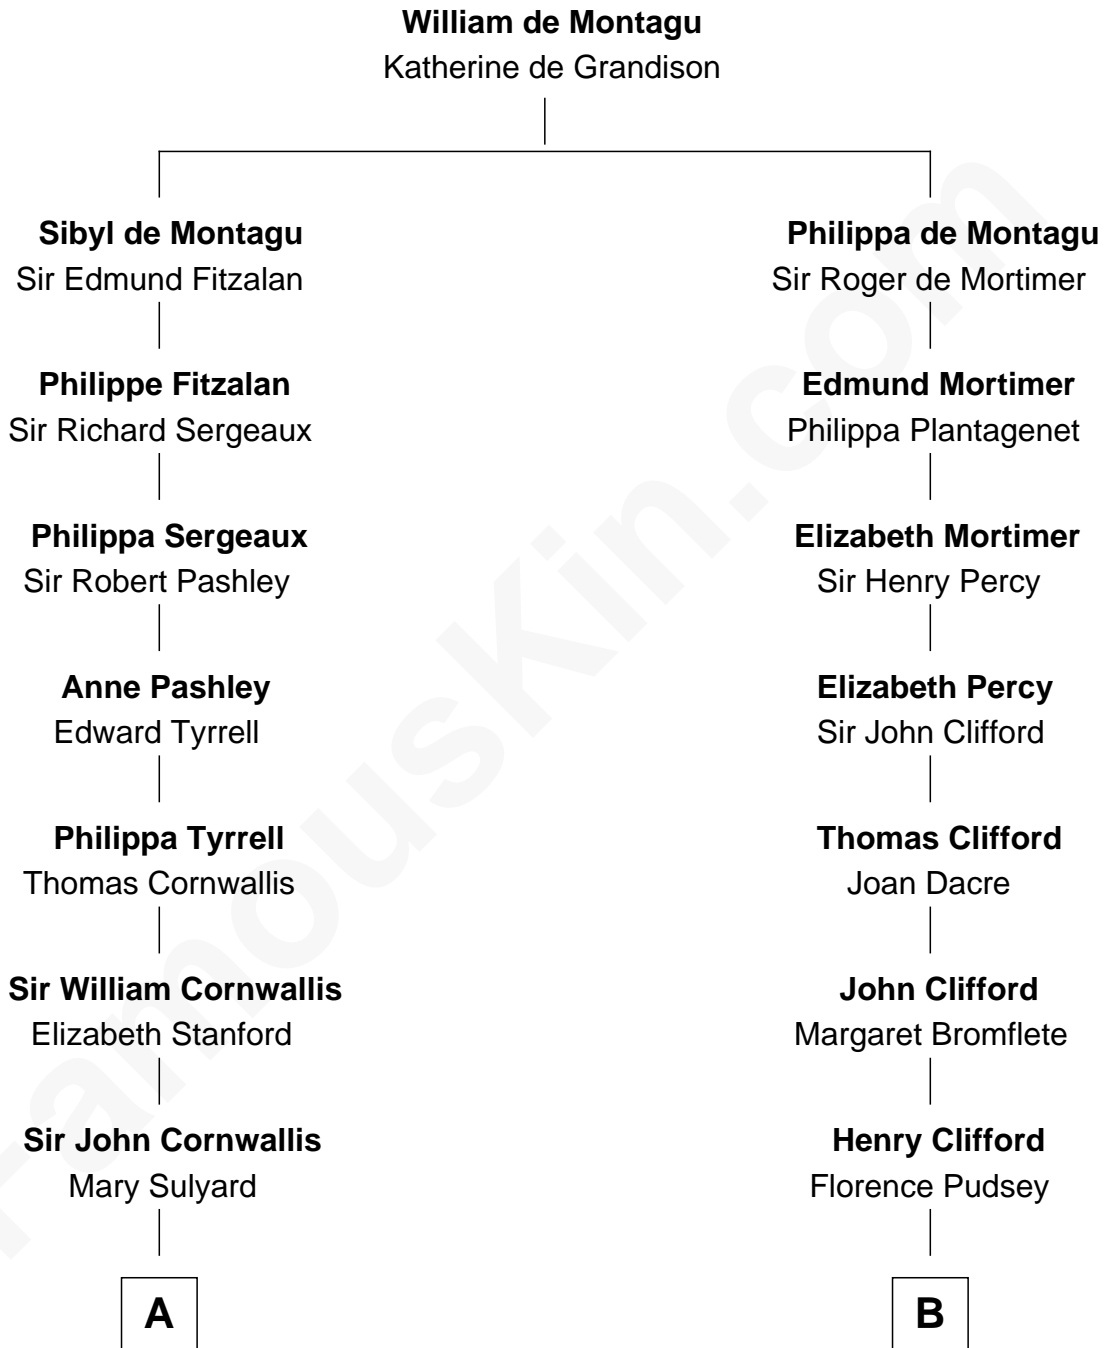

## Relationship Chart of

### Marilyn Monroe

*Actress, Model, and Singer*

16th cousin 4 times removed of

### Fletcher Christian

*Leader of the mutiny on the Bounty*

**C**

—  
**Elizabeth Cutting Easton**

William Congdon Tennant

—  
**Elizabeth Easton Tennant**

Frederick Almy Gifford

—  
**Charles Stanley Gifford**