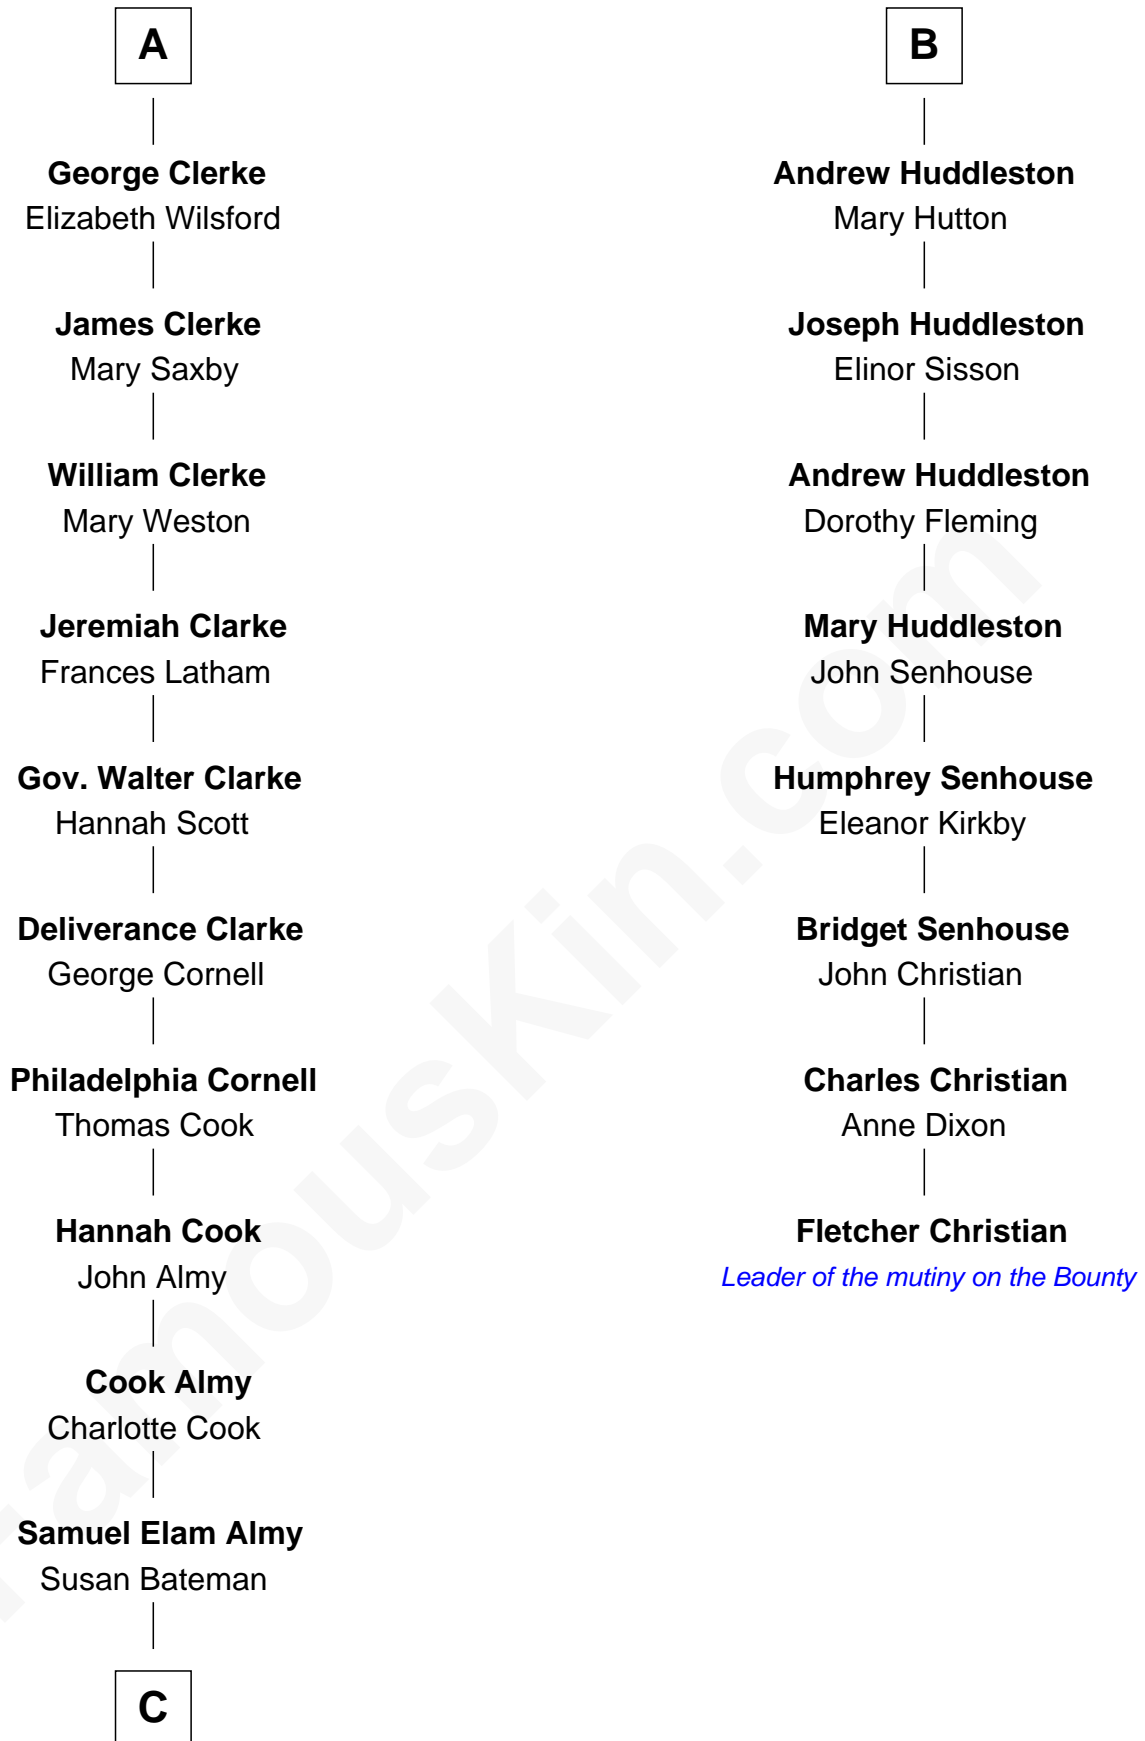

FamousKin.com Relationship Chart of

Marilyn Monroe

Actress, Model, and Singer

14th cousin 6 times removed of

Fletcher Christian

Leader of the mutiny on the Bounty

THE "BOUNTY" AT OAHOKU

C

—
Susan Bateman Almy
Charles Adams Gifford

—
Frederick Almy Gifford
Elizabeth Easton Tennant

—
Charles Stanley Gifford
Gladys Pearl Monroe

—
Marilyn Monroe
Actress, Model, and Singer

FamousKin.com