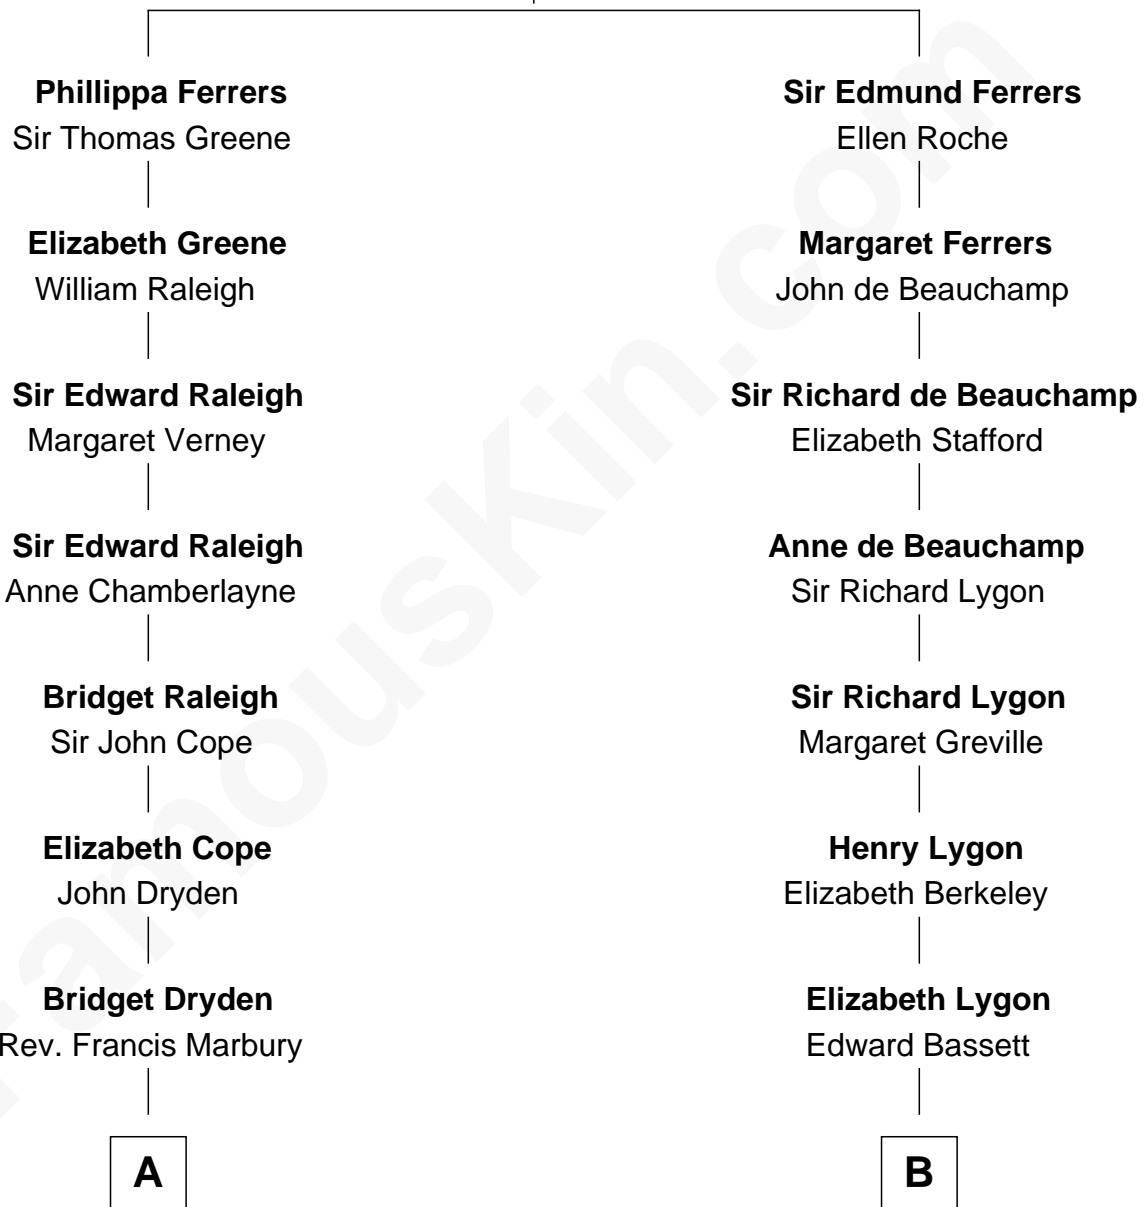

FamousKin.com Relationship Chart of

Marilyn Monroe

Actress, Model, and Singer

17th cousin 3 times removed of

Michael Lookinland

TV Actor

Robert de Ferrers
Margaret Despencer

C