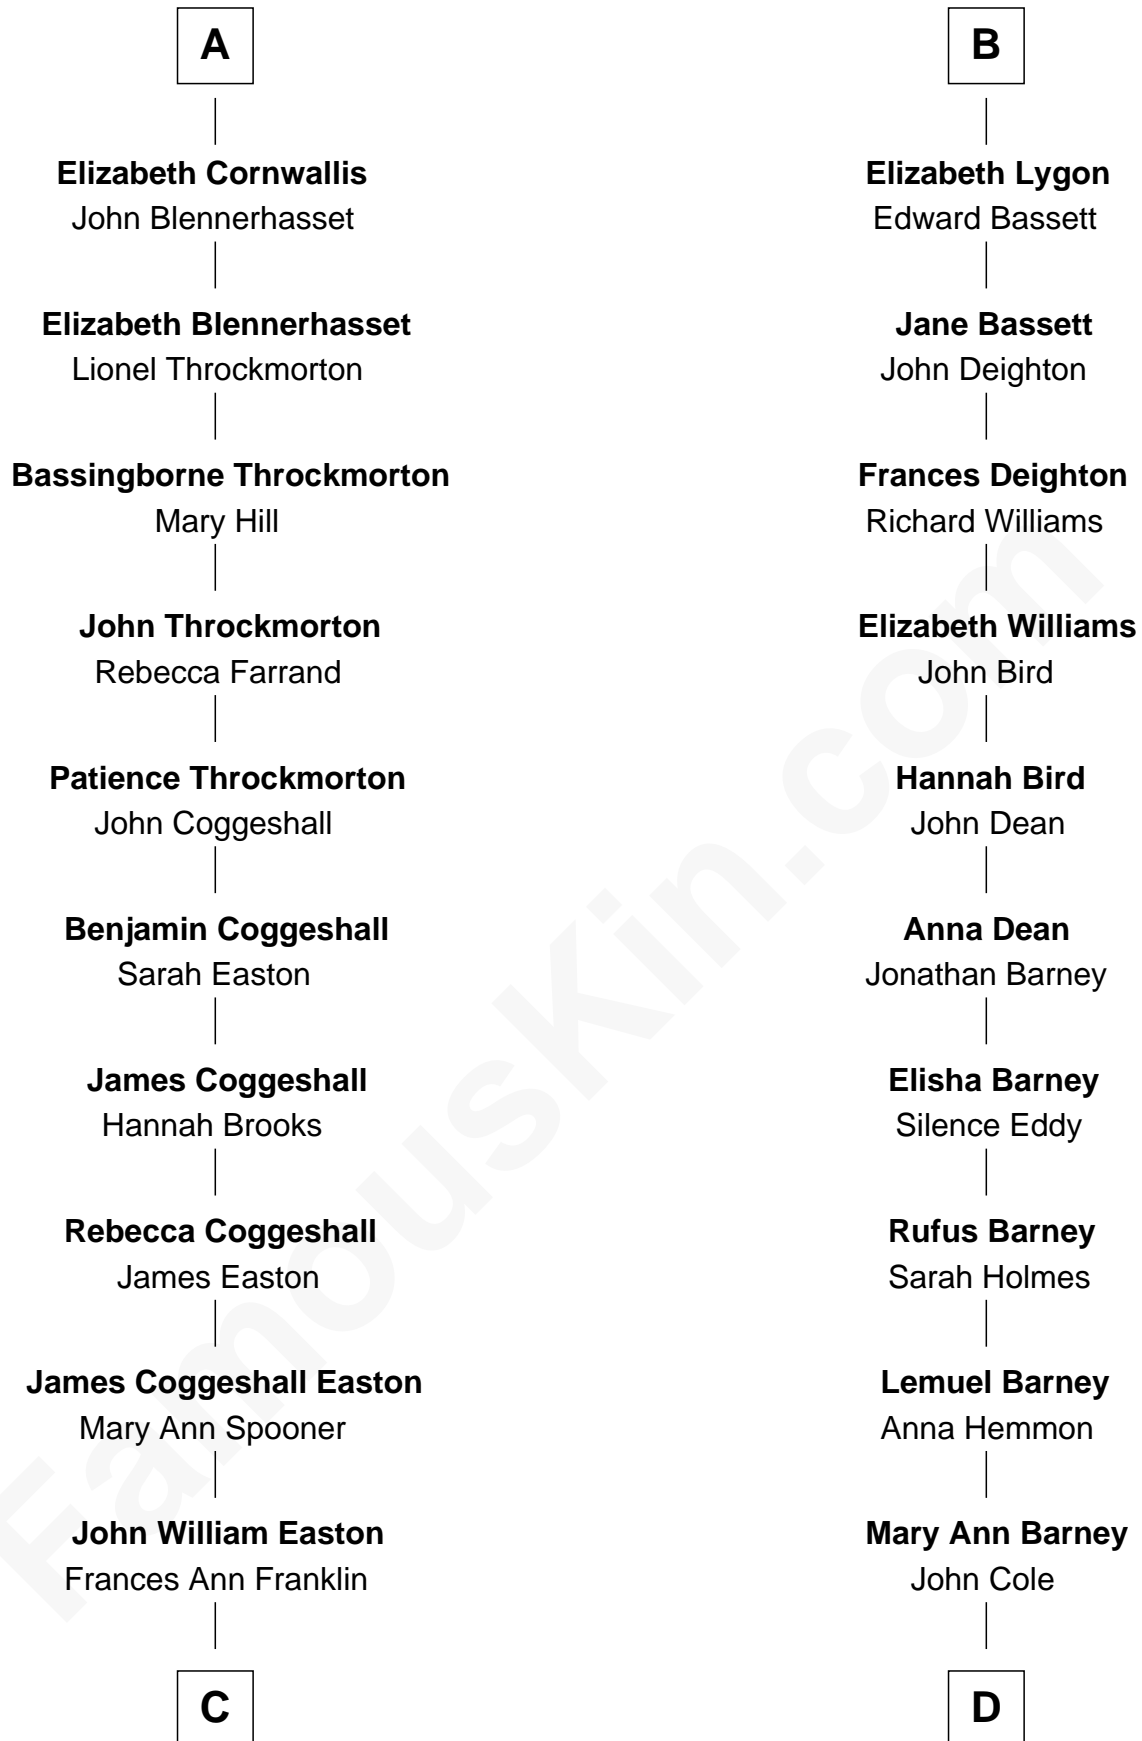

FamousKin.com Relationship Chart of

Marilyn Monroe

Actress, Model, and Singer

20th cousin 1 time removed of

Michael Lookinland

TV Actor

C

Elizabeth Cutting Easton
William Congdon Tennant

Elizabeth Easton Tennant
Frederick Almy Gifford

Charles Stanley Gifford
Gladys Pearl Monroe

Marilyn Monroe
Actress, Model, and Singer

D

Rufus Lemuel Cole
Matilda M. Hall

Nellie M. Cole
John Andrew Lookinland