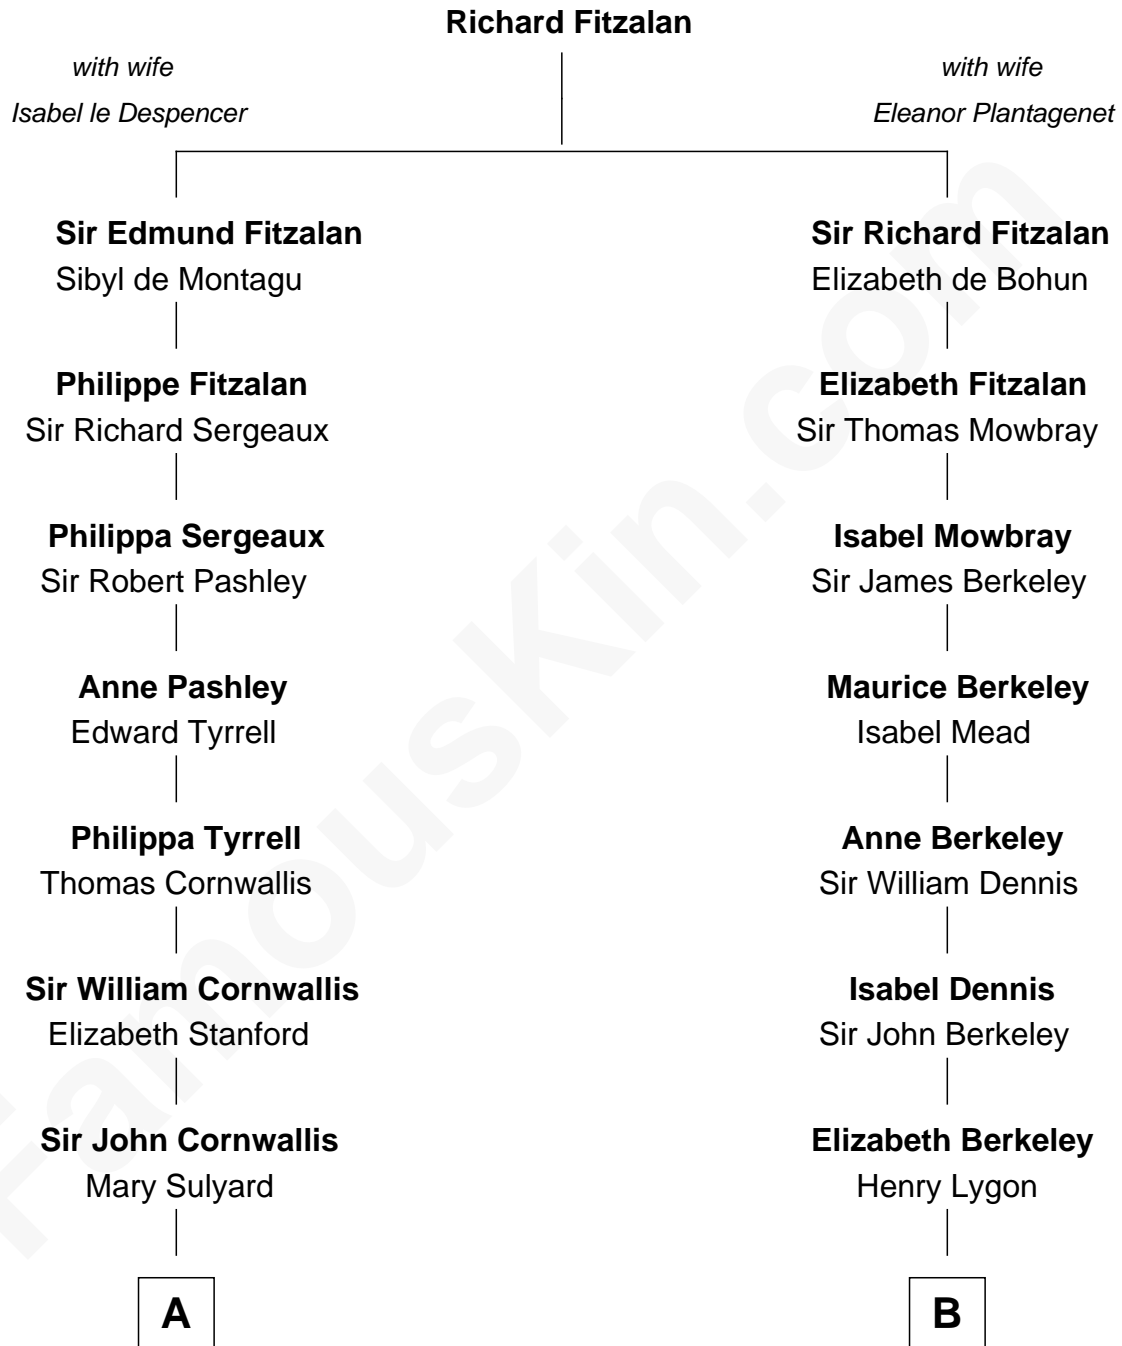

FamousKin.com Relationship Chart of

Marilyn Monroe

Actress, Model, and Singer

20th cousin 1 time removed of

Michael Lookinland

TV Actor

C

Elizabeth Cutting Easton
William Congdon Tennant

Elizabeth Easton Tennant
Frederick Almy Gifford

Charles Stanley Gifford
Gladys Pearl Monroe

Marilyn Monroe
Actress, Model, and Singer

D

Rufus Lemuel Cole
Matilda M. Hall

Nellie M. Cole
John Andrew Lookinland