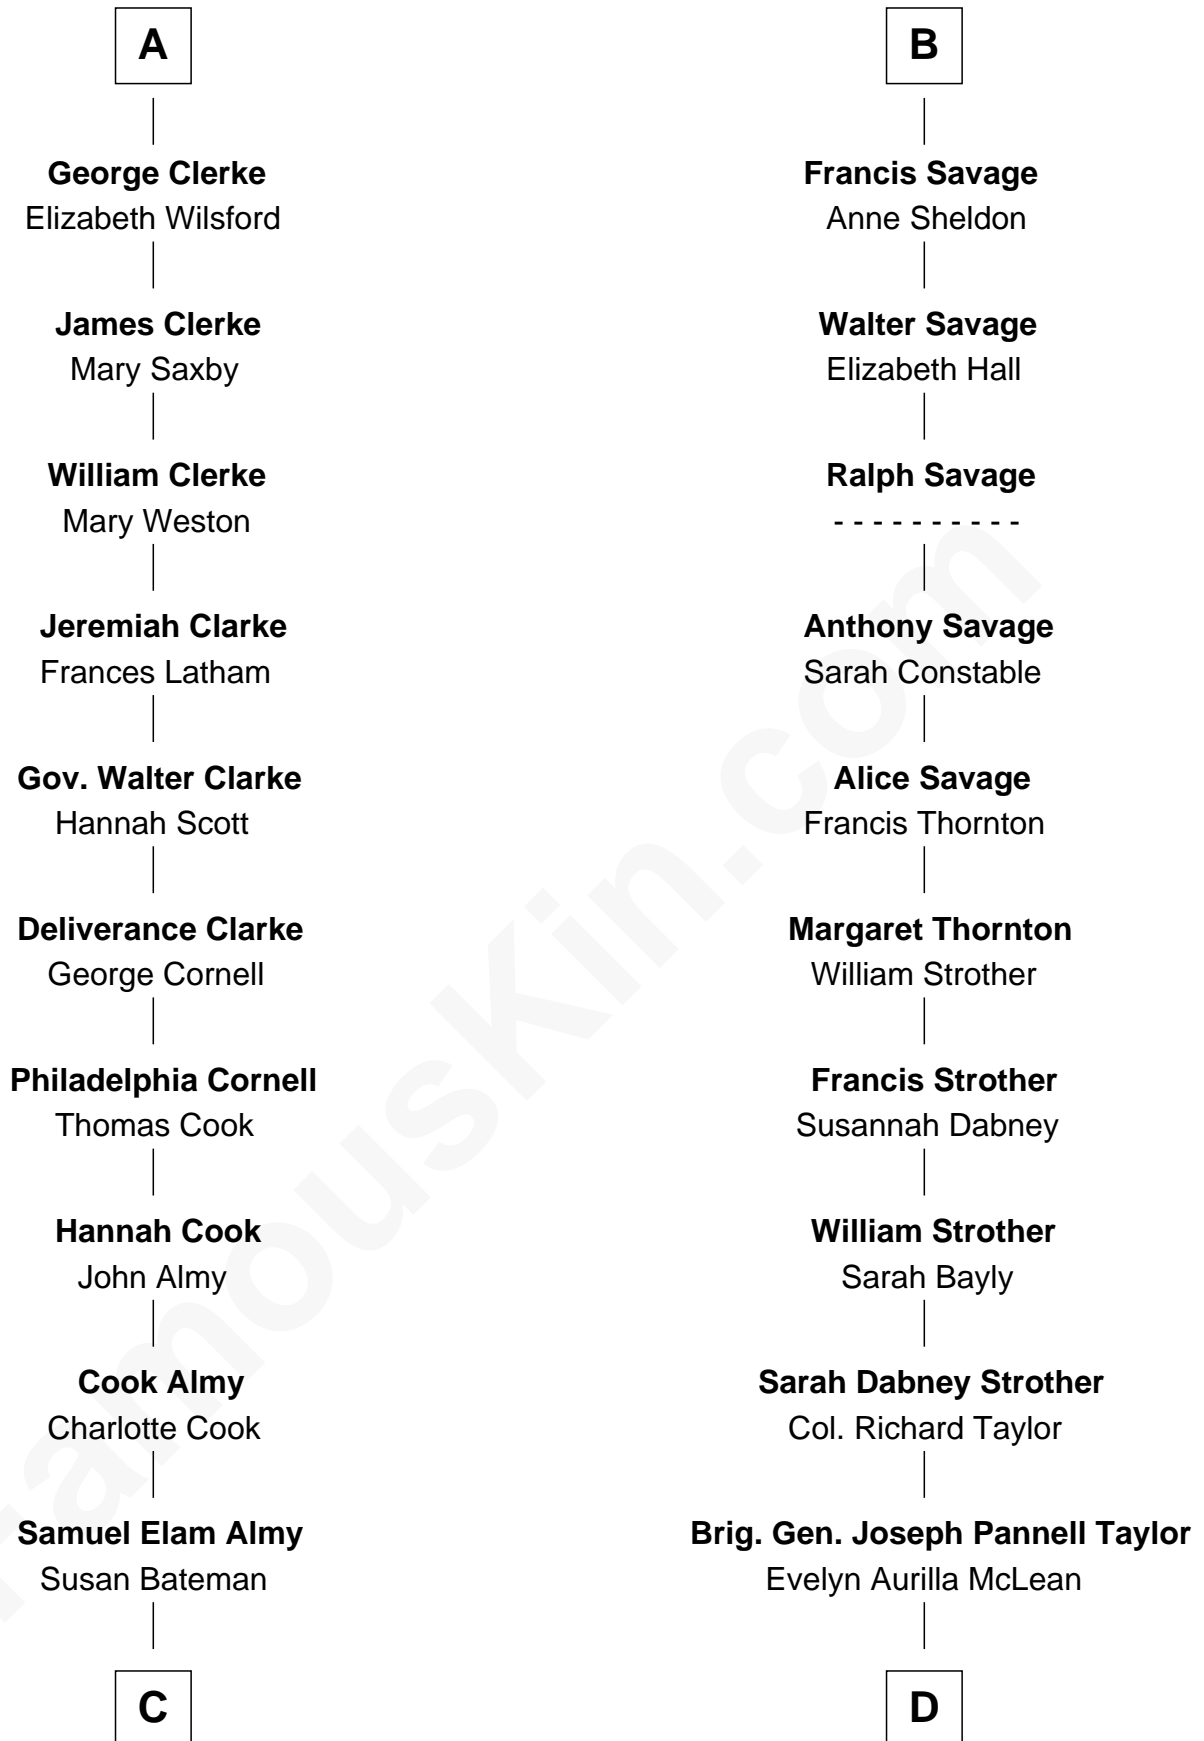

# FamousKin.com Relationship Chart of

**Marilyn Monroe**

*Actress, Model, and Singer*

20th cousin 1 time removed of

**Parker Stevenson**

*TV and Movie Actor*

**Bartholomew de Badlesmere**

Margaret de Clare

Sir William de Bohun

**Elizabeth de Bohun**

Sir Richard Fitzalan

**Elizabeth Fitzalan**

Sir Robert Goushill

**Joan Goushill**

Sir Thomas Stanley

**Katherine Stanley**

Sir John Savage

**Sir Christopher Savage**

Anne Stanley

**Sir Christopher Savage**

Anne Lygon

**B**

**C**

**Susan Bateman Almy**  
Charles Adams Gifford

**Frederick Almy Gifford**  
Elizabeth Easton Tennant

**Charles Stanley Gifford**  
Gladys Pearl Monroe

**Marilyn Monroe**  
*Actress, Model, and Singer*

**D**

**Col. Joseph Hancock Taylor**  
Mary Montgomery Meigs