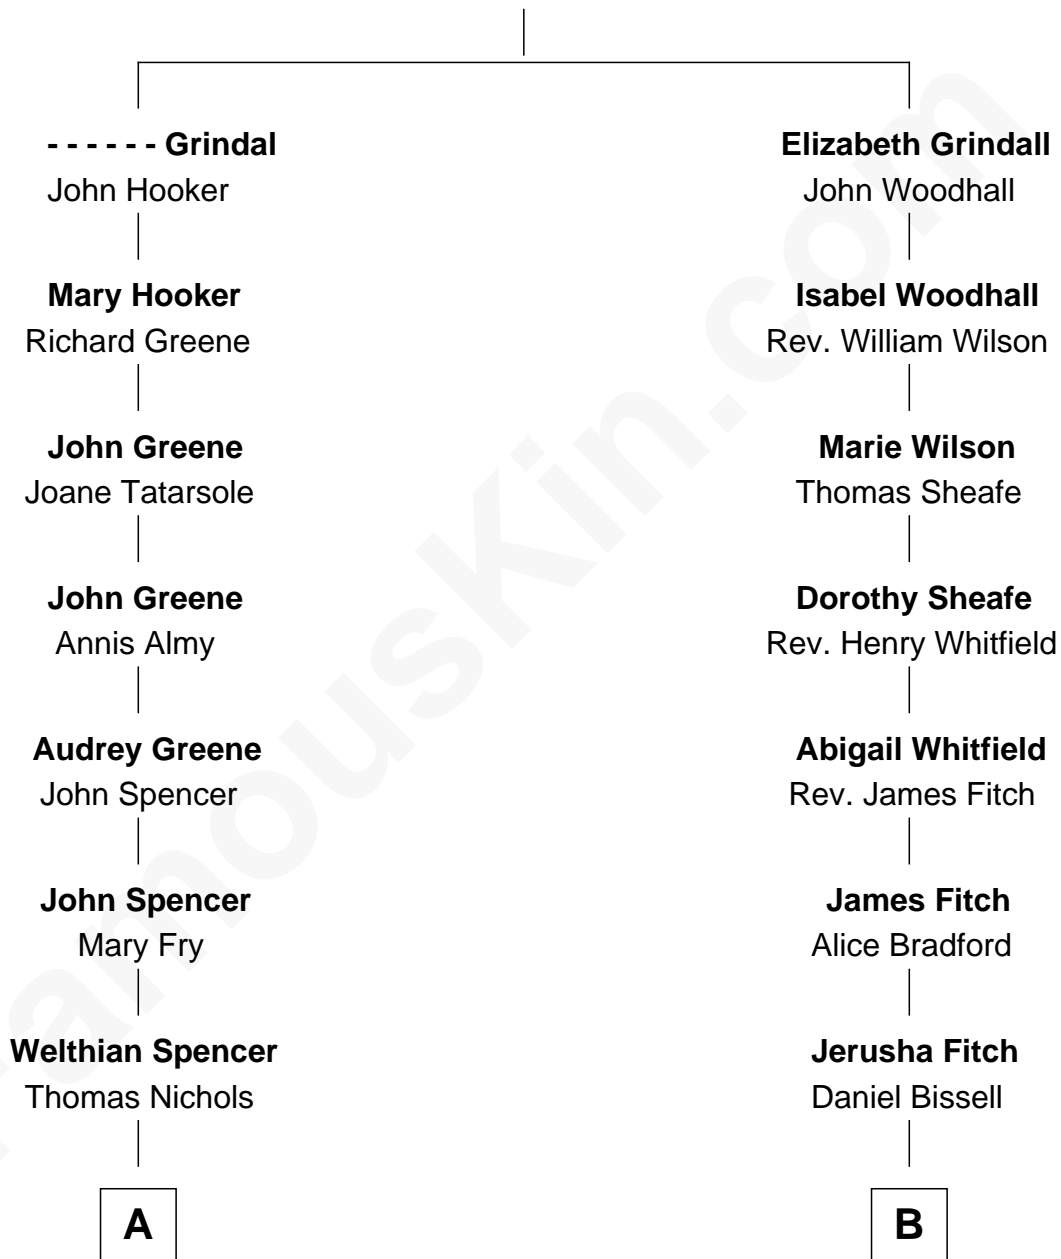

FamousKin.com Relationship Chart of

Marilyn Monroe

Actress, Model, and Singer

13th cousin 1 time removed of

Diane Brewster

TV and Movie Actress

William Grindall

A

Susannah Nichols

Hector Bateman

William Bateman

Susanna Spencer

Susan Bateman

Samuel Elam Almy

Susan Bateman Almy

Charles Adams Gifford

Frederick Almy Gifford

Elizabeth Easton Tennant

Charles Stanley Gifford

Gladys Pearl Monroe

Marilyn Monroe

Actress, Model, and Singer

B

Daniel Bissell