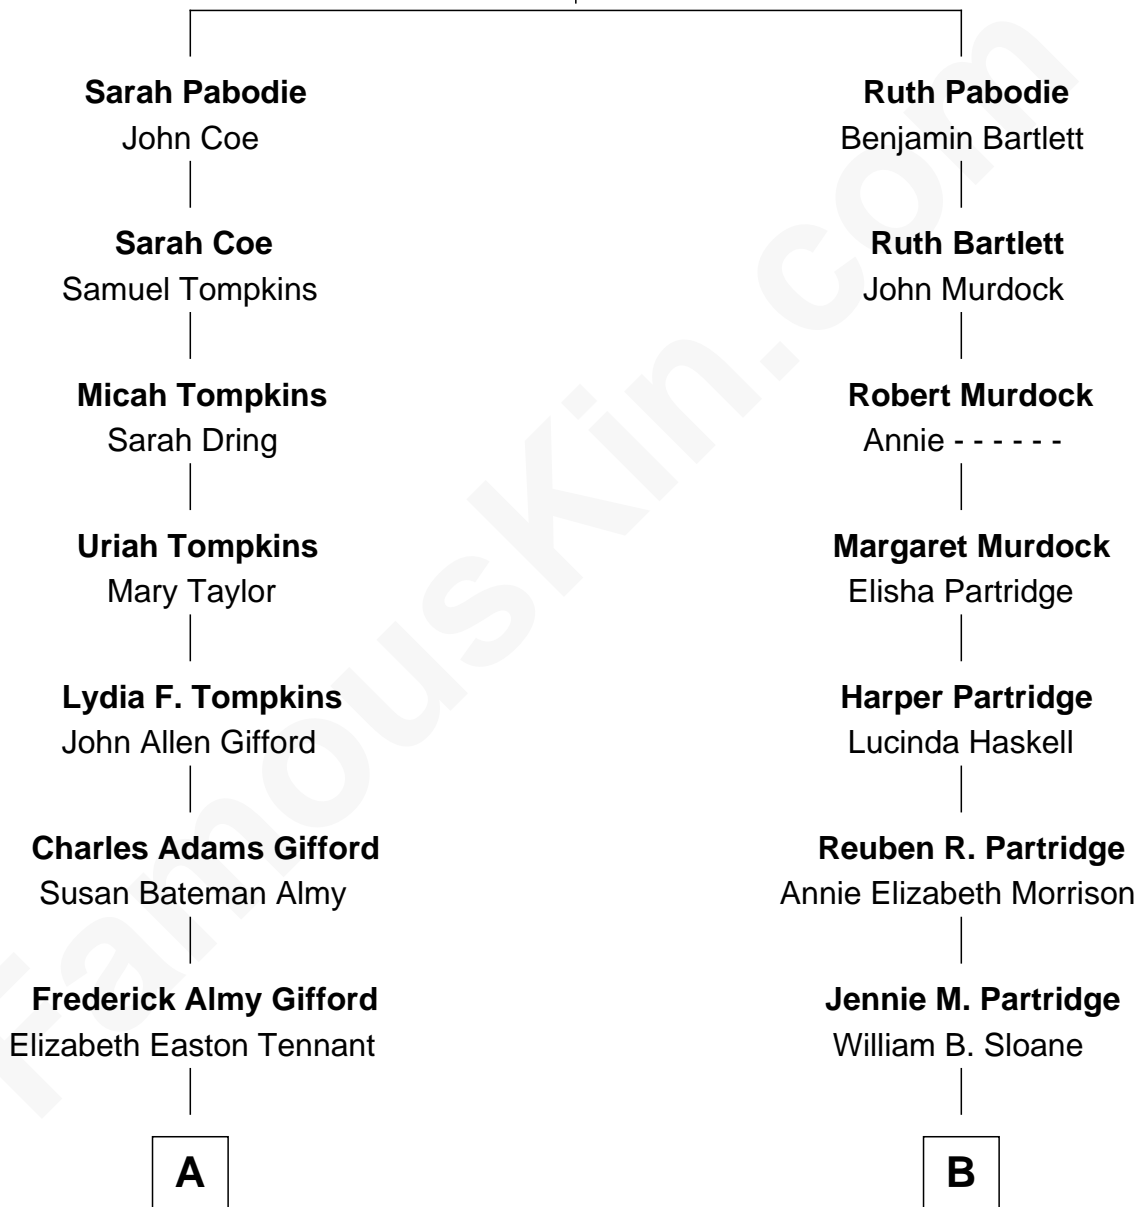

FamousKin.com Relationship Chart of

Marilyn Monroe

Actress, Model, and Singer

8th cousin 1 time removed of

Diane Brewster

TV and Movie Actress

William Pabodie

Elizabeth Alden

A

Charles Stanley Gifford

Gladys Pearl Monroe

Marilyn Monroe

Actress, Model, and Singer

B

Grace Anna Sloane

Reginald Raymond Brewster

Phillip Sloane Brewster

Geraldine Craddock

Diane Brewster

TV and Movie Actress

FamousKin.com