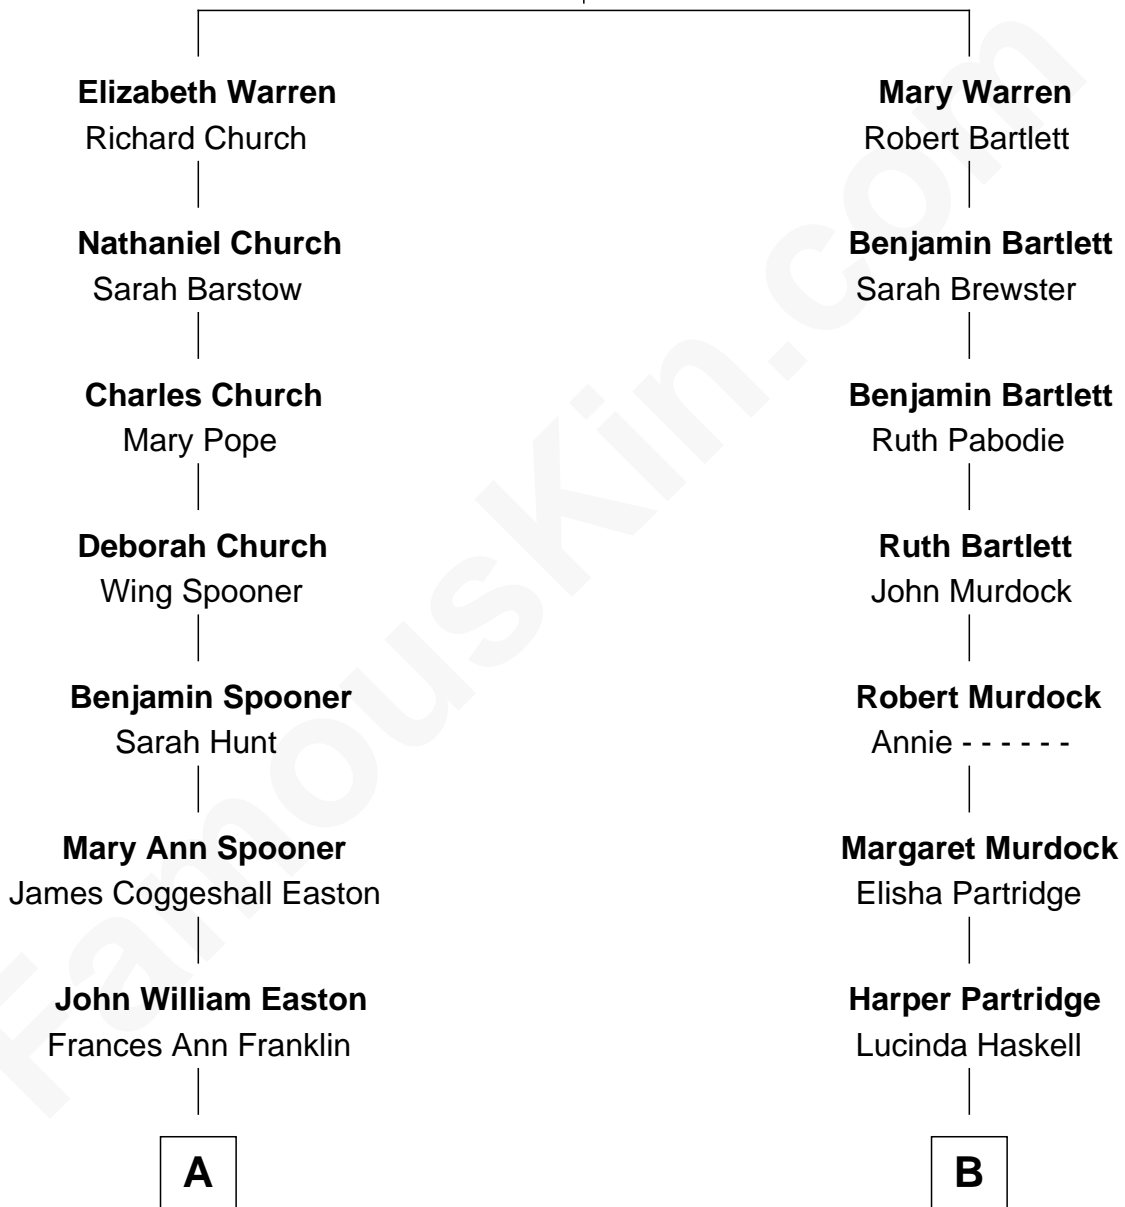

FamousKin.com Relationship Chart of

Marilyn Monroe

Actress, Model, and Singer

10th cousin 1 time removed of

Diane Brewster

TV and Movie Actress

Richard Warren
Elizabeth Walker

A

Elizabeth Cutting Easton
William Congdon Tennant

Elizabeth Easton Tennant
Frederick Almy Gifford

Charles Stanley Gifford
Gladys Pearl Monroe

Marilyn Monroe
Actress, Model, and Singer

B

Reuben R. Partridge
Annie Elizabeth Morrison