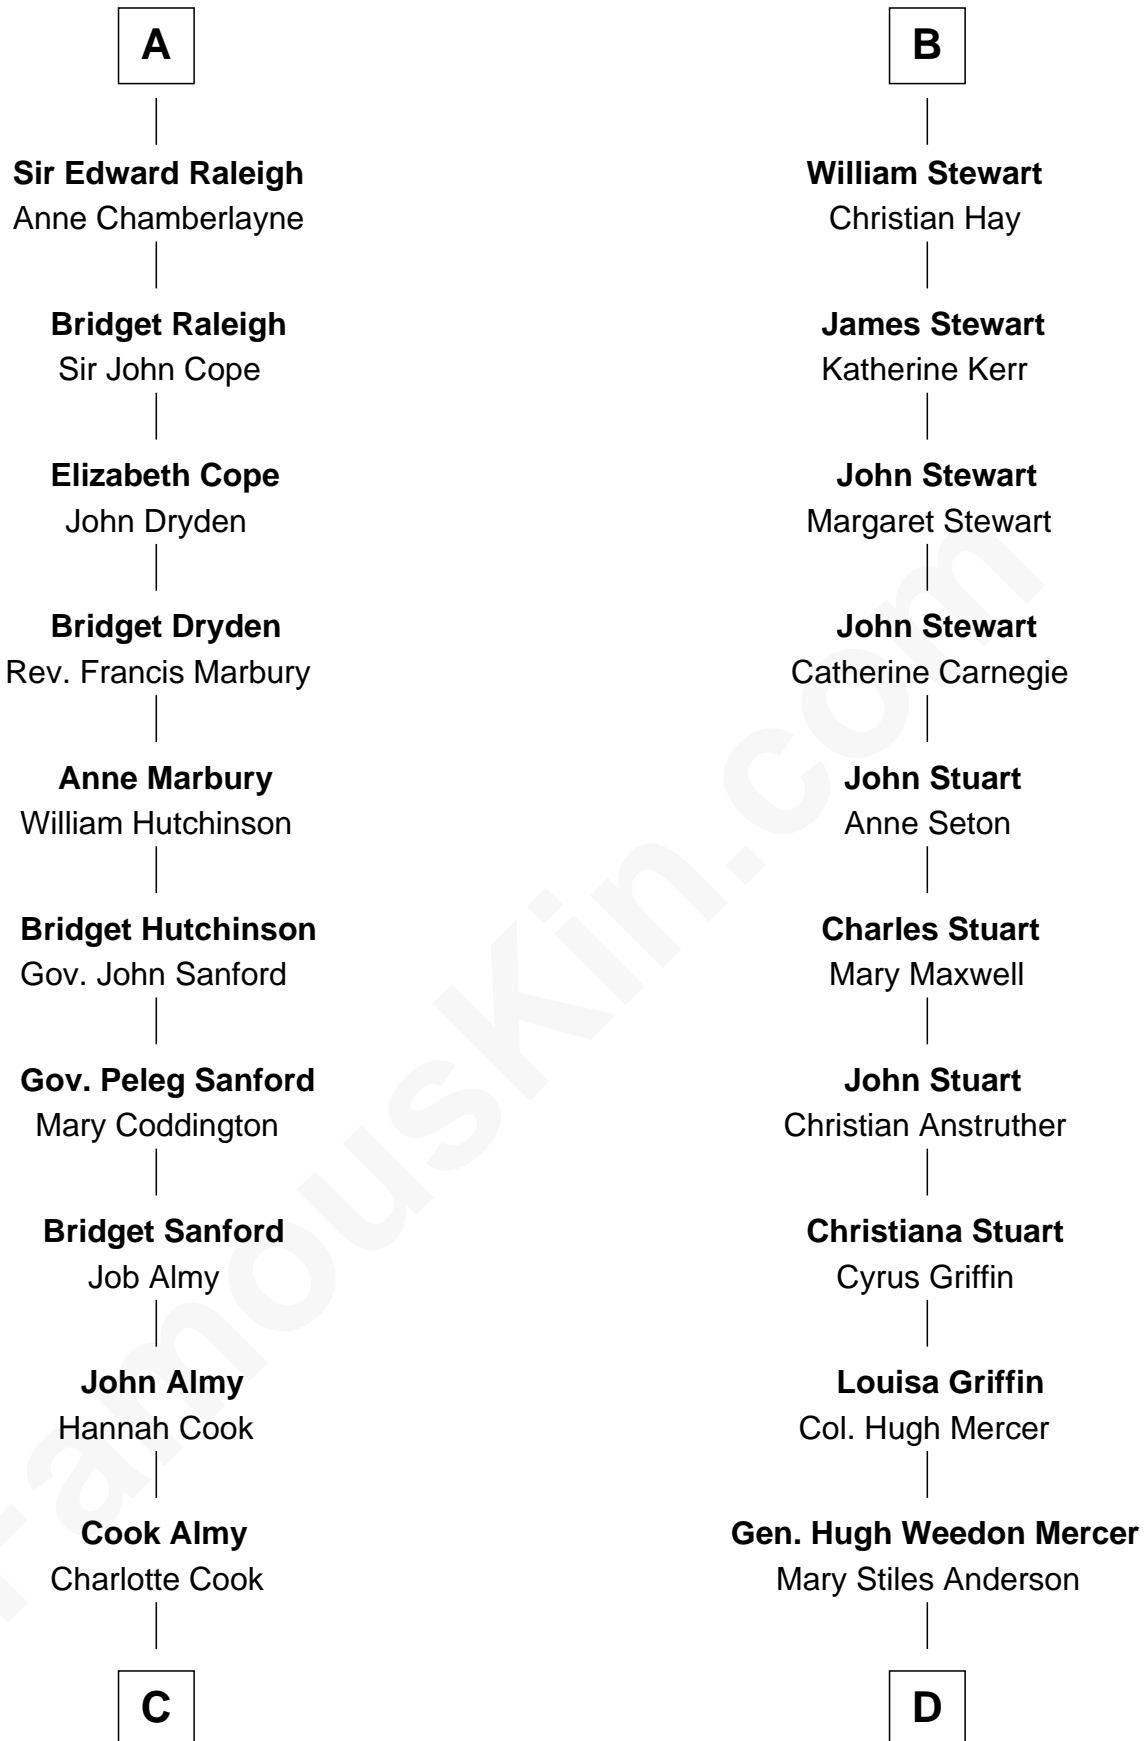

# FamousKin.com Relationship Chart of

**Marilyn Monroe**

*Actress, Model, and Singer*

19th cousin 2 times removed of

**Johnny Mercer**

*Songwriter and Co-Founder of Capitol Records*

**C**

**Samuel Elam Almy**

Susan Bateman

**Susan Bateman Almy**

Charles Adams Gifford

**Frederick Almy Gifford**

Elizabeth Easton Tennant

**Charles Stanley Gifford**

Gladys Pearl Monroe

**Marilyn Monroe**

*Actress, Model, and Singer*

**D**

**George Anderson Mercer**

Nanny Maury Herndon

**George Anderson Mercer**

Lillian Elizabeth Ciucevich

**Johnny Mercer**

*Co-Founder of Capitol Records*