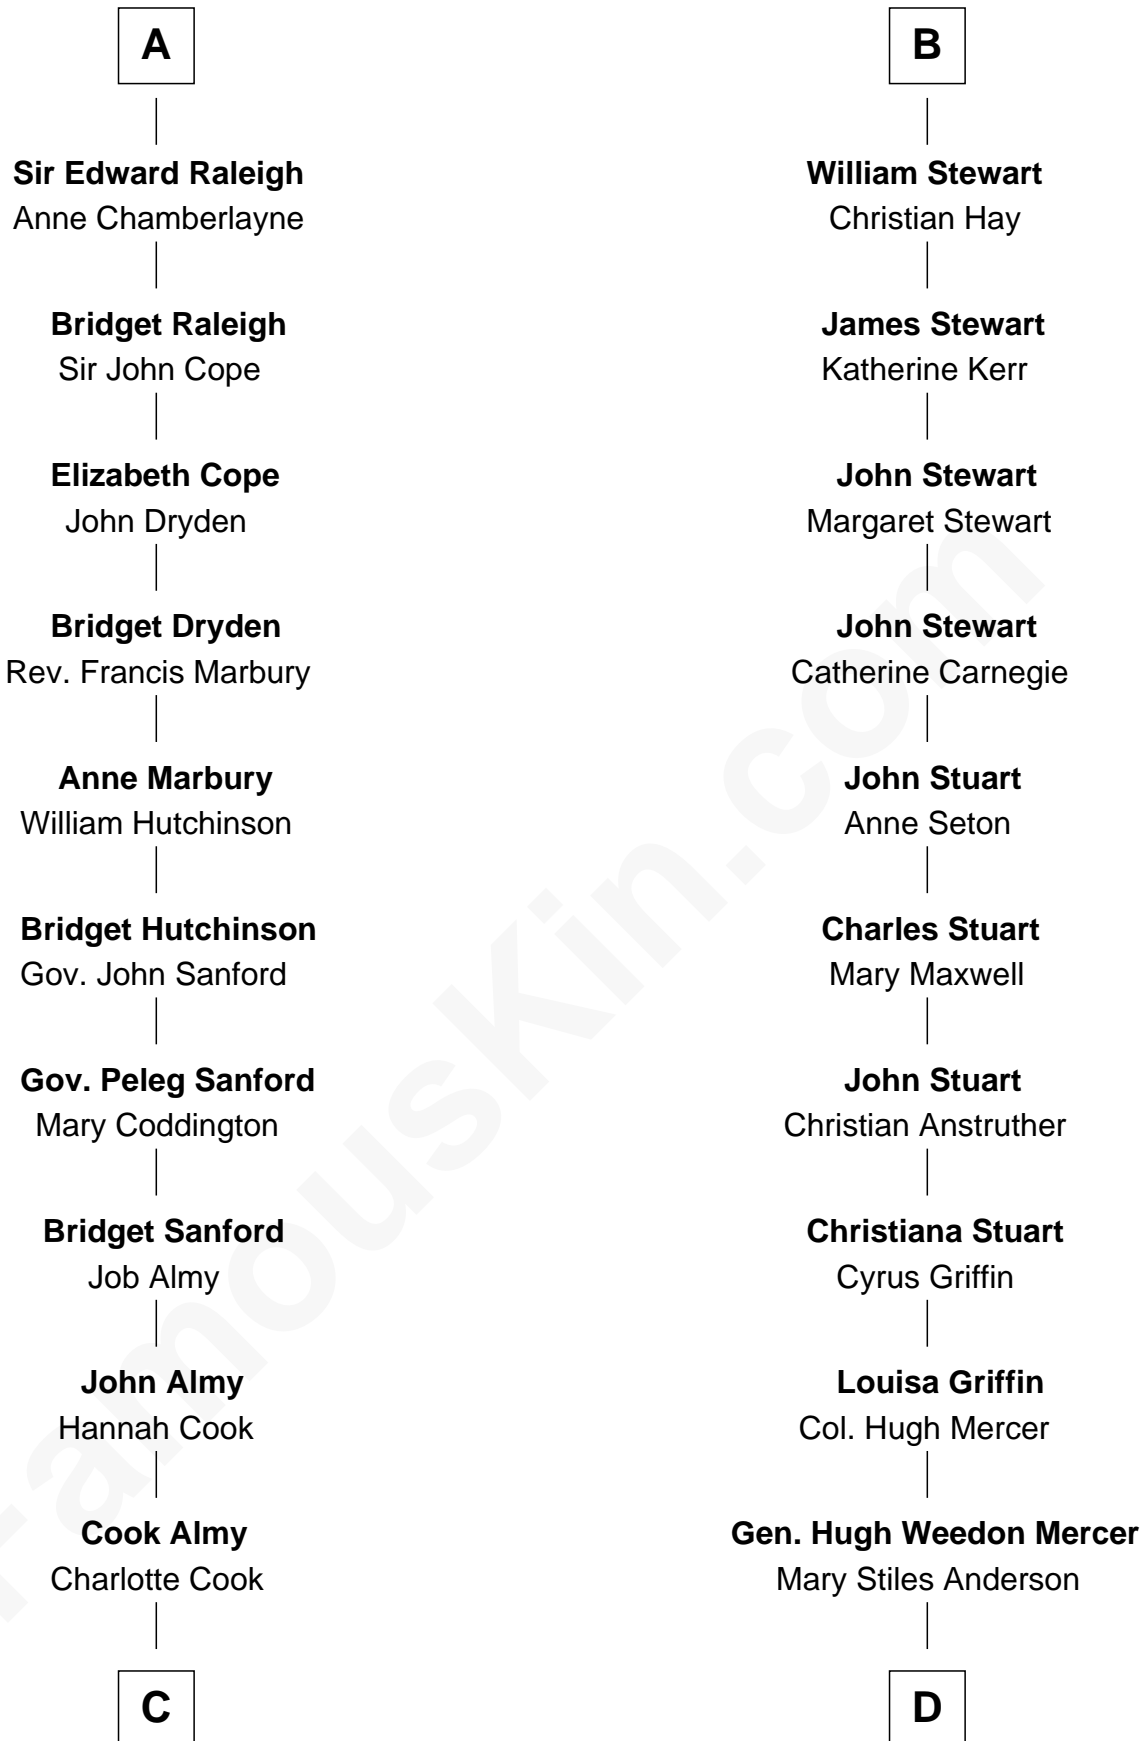

FamousKin.com

Relationship Chart of

Marilyn Monroe

Actress, Model, and Singer

19th cousin 2 times removed of

Johnny Mercer

Songwriter and Co-Founder of Capitol Records

C

Samuel Elam Almy

Susan Bateman

Susan Bateman Almy

Charles Adams Gifford

Frederick Almy Gifford

Elizabeth Easton Tennant

Charles Stanley Gifford

Gladys Pearl Monroe

Marilyn Monroe

Actress, Model, and Singer

D

George Anderson Mercer

Nanny Maury Herndon

George Anderson Mercer

Lillian Elizabeth Ciucevich

Johnny Mercer