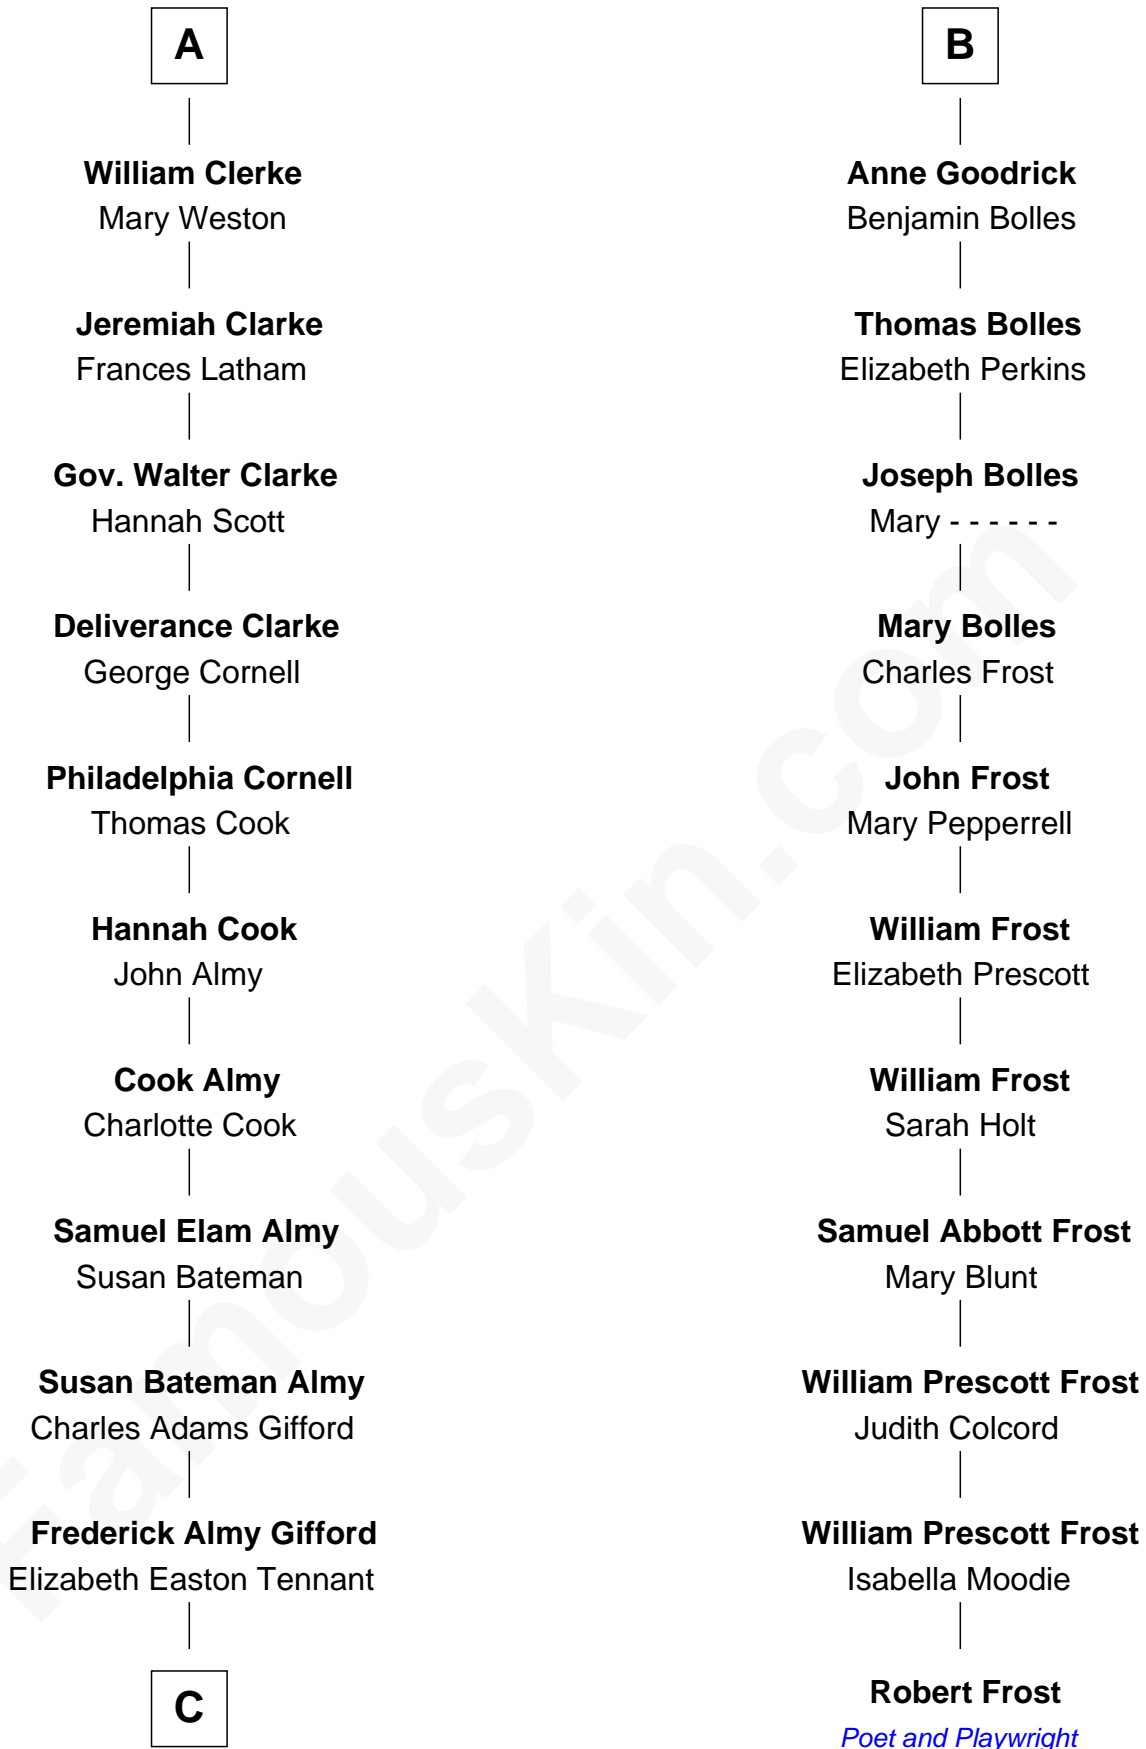

FamousKin.com Relationship Chart of

Marilyn Monroe

Actress, Model, and Singer

17th cousin 1 time removed of

Robert Frost

Poet and Playwright

John de Welles

Maud de Roos

Eleanor de Mowbray

Eudo de Welles

Maud de Greystoke

Sir Lionel de Welles

Joan de Waterton

Margaret de Welles

Sir Thomas Dymoke

Sir Lionel Dymoke

Joanna Griffith

Anne Dymoke

John Goodrick

Lionel Goodrick

Winifred Sappcott

B

C

Charles Stanley Gifford

Gladys Pearl Monroe

Marilyn Monroe

Actress, Model, and Singer

FamousKin.com