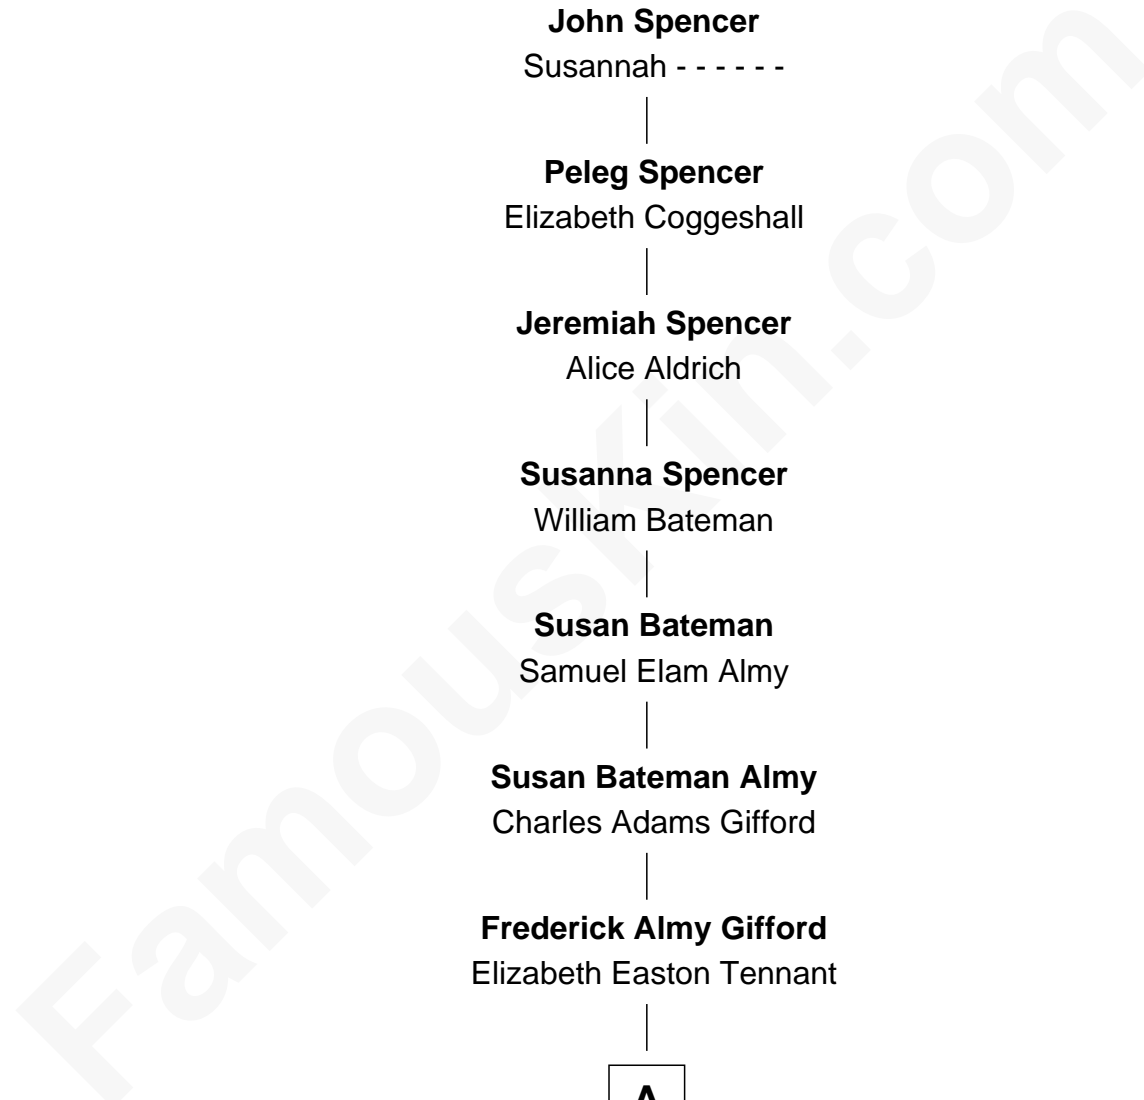

FamousKin.com Relationship Chart of

Marilyn Monroe

Actress, Model, and Singer

7th Great-granddaughter of

Michael Spencer

(c1611 - c1653) Great Migration Immigrant 1634

Michael Spencer

Isabel - - - - -

John Spencer

Susannah - - - - -

Peleg Spencer

Elizabeth Coggeshall

Jeremiah Spencer

Alice Aldrich

Susanna Spencer

William Bateman

Susan Bateman

Samuel Elam Almy

Susan Bateman Almy

Charles Adams Gifford

Frederick Almy Gifford

Elizabeth Easton Tennant

A

A

—
Charles Stanley Gifford

Gladys Pearl Monroe

—
Marilyn Monroe

Actress, Model, and Singer

FamousKin.com