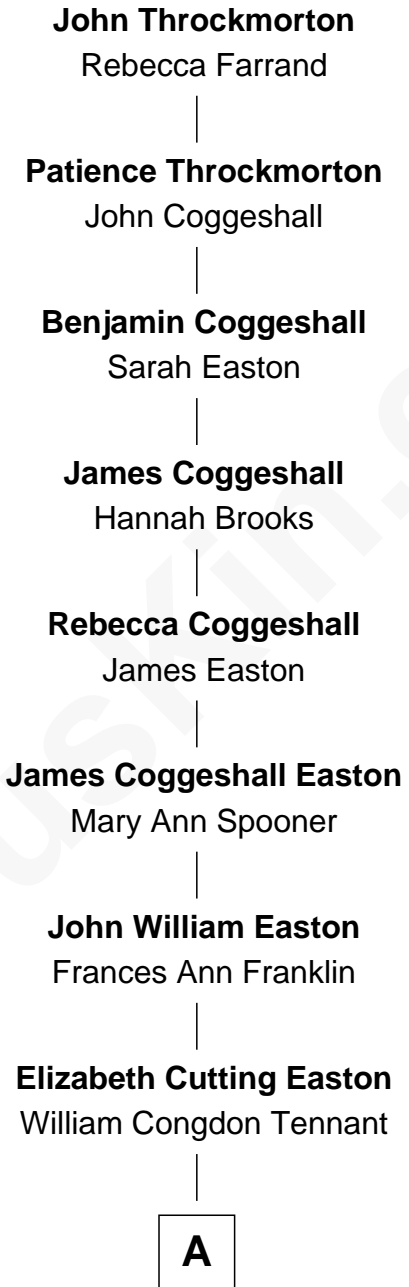

FamousKin.com Relationship Chart of

Marilyn Monroe

Actress, Model, and Singer

8th Great-granddaughter of

John Throckmorton

(c1601 - c1683/4) Lyon passenger 1631

A

—
Elizabeth Easton Tennant

Frederick Almy Gifford

—
Charles Stanley Gifford

Gladys Pearl Monroe

—
Marilyn Monroe

Actress, Model, and Singer

FamousKin.com