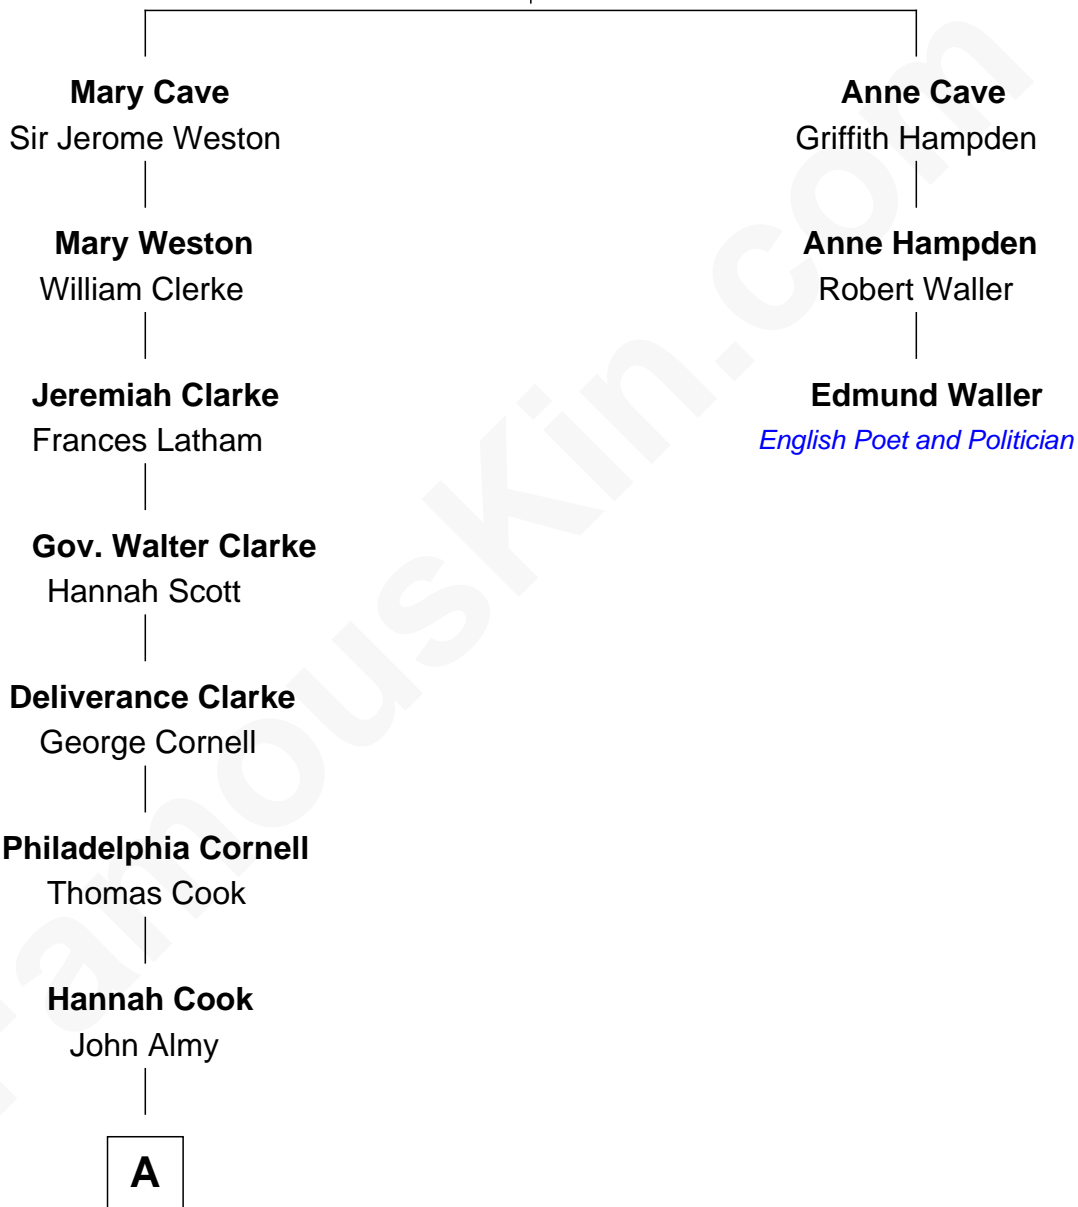

FamousKin.com Relationship Chart of

Marilyn Monroe

Actress, Model, and Singer

2nd cousin 10 times removed of

Edmund Waller

English Poet and Politician

Anthony Cave

Elizabeth Lovett

A

—
Cook Almy

Charlotte Cook

—
Samuel Elam Almy

Susan Bateman

—
Susan Bateman Almy

Charles Adams Gifford

—
Frederick Almy Gifford

Elizabeth Easton Tennant

—
Charles Stanley Gifford

Gladys Pearl Monroe

—
Marilyn Monroe

Actress, Model, and Singer