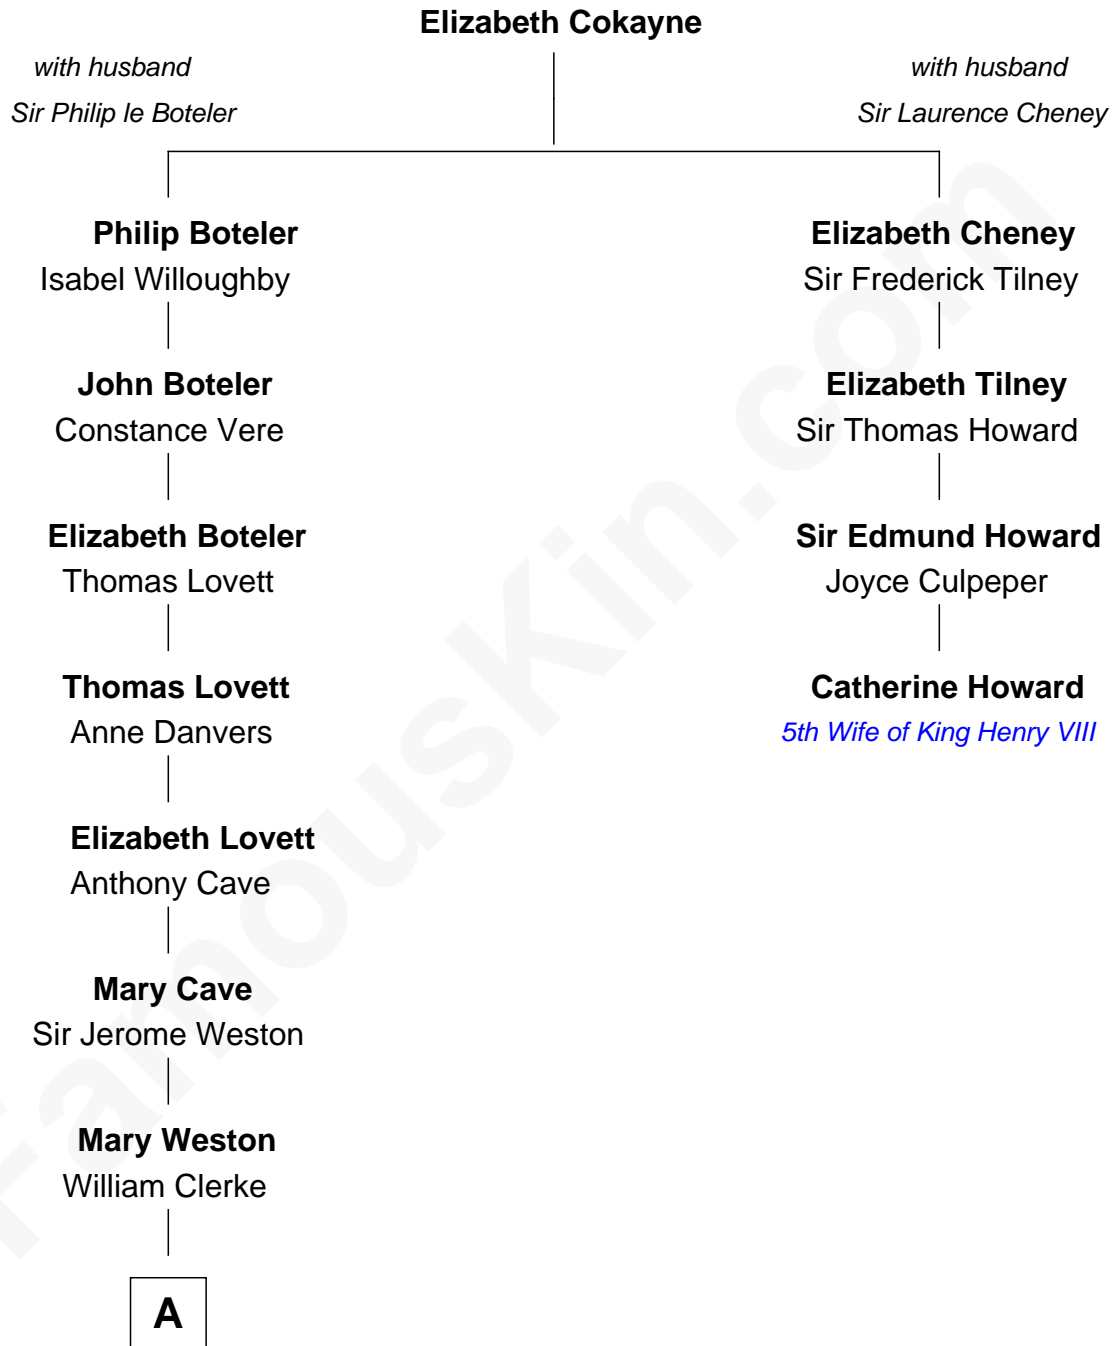

FamousKin.com Relationship Chart of

Marilyn Monroe

Actress, Model, and Singer

3rd cousin 14 times removed of

Catherine Howard

5th Wife of King Henry VIII

A

Jeremiah Clarke

Frances Latham

Gov. Walter Clarke

Hannah Scott

Deliverance Clarke

George Cornell

Philadelphia Cornell

Thomas Cook

Hannah Cook