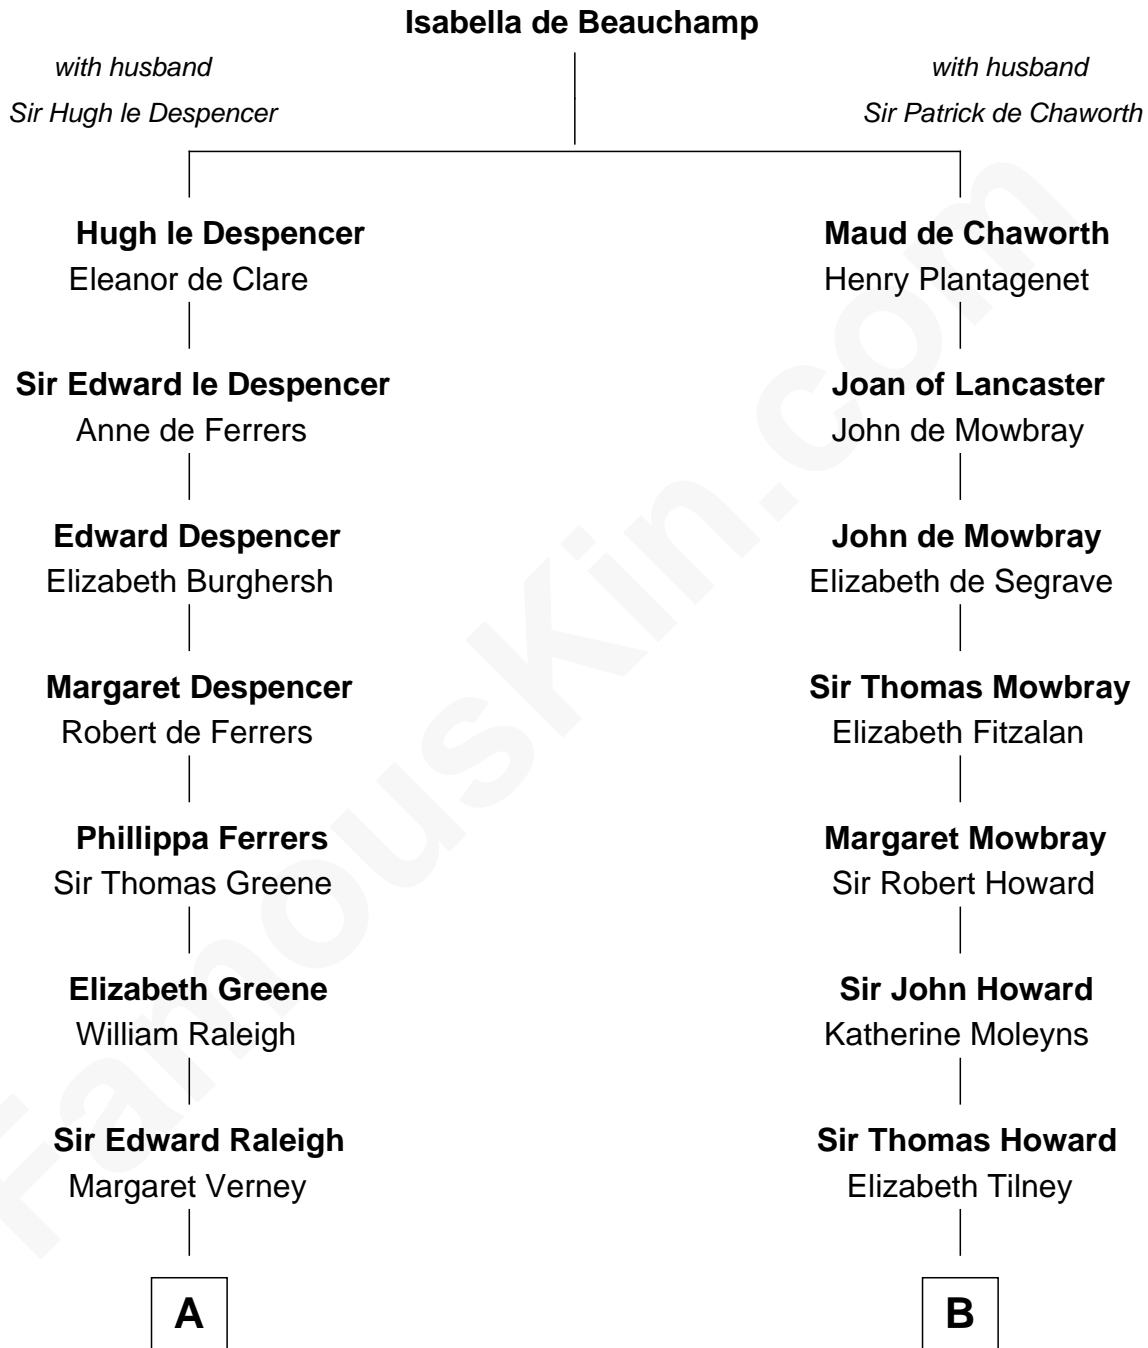

FamousKin.com

Relationship Chart of

Marilyn Monroe

Actress, Model, and Singer

8th cousin 13 times removed of

Catherine Howard

5th Wife of King Henry VIII

C

—
Samuel Elam Almy

Susan Bateman

—
Susan Bateman Almy

Charles Adams Gifford

—
Frederick Almy Gifford

Elizabeth Easton Tennant

—
Charles Stanley Gifford

Gladys Pearl Monroe

—
Marilyn Monroe

Actress, Model, and Singer