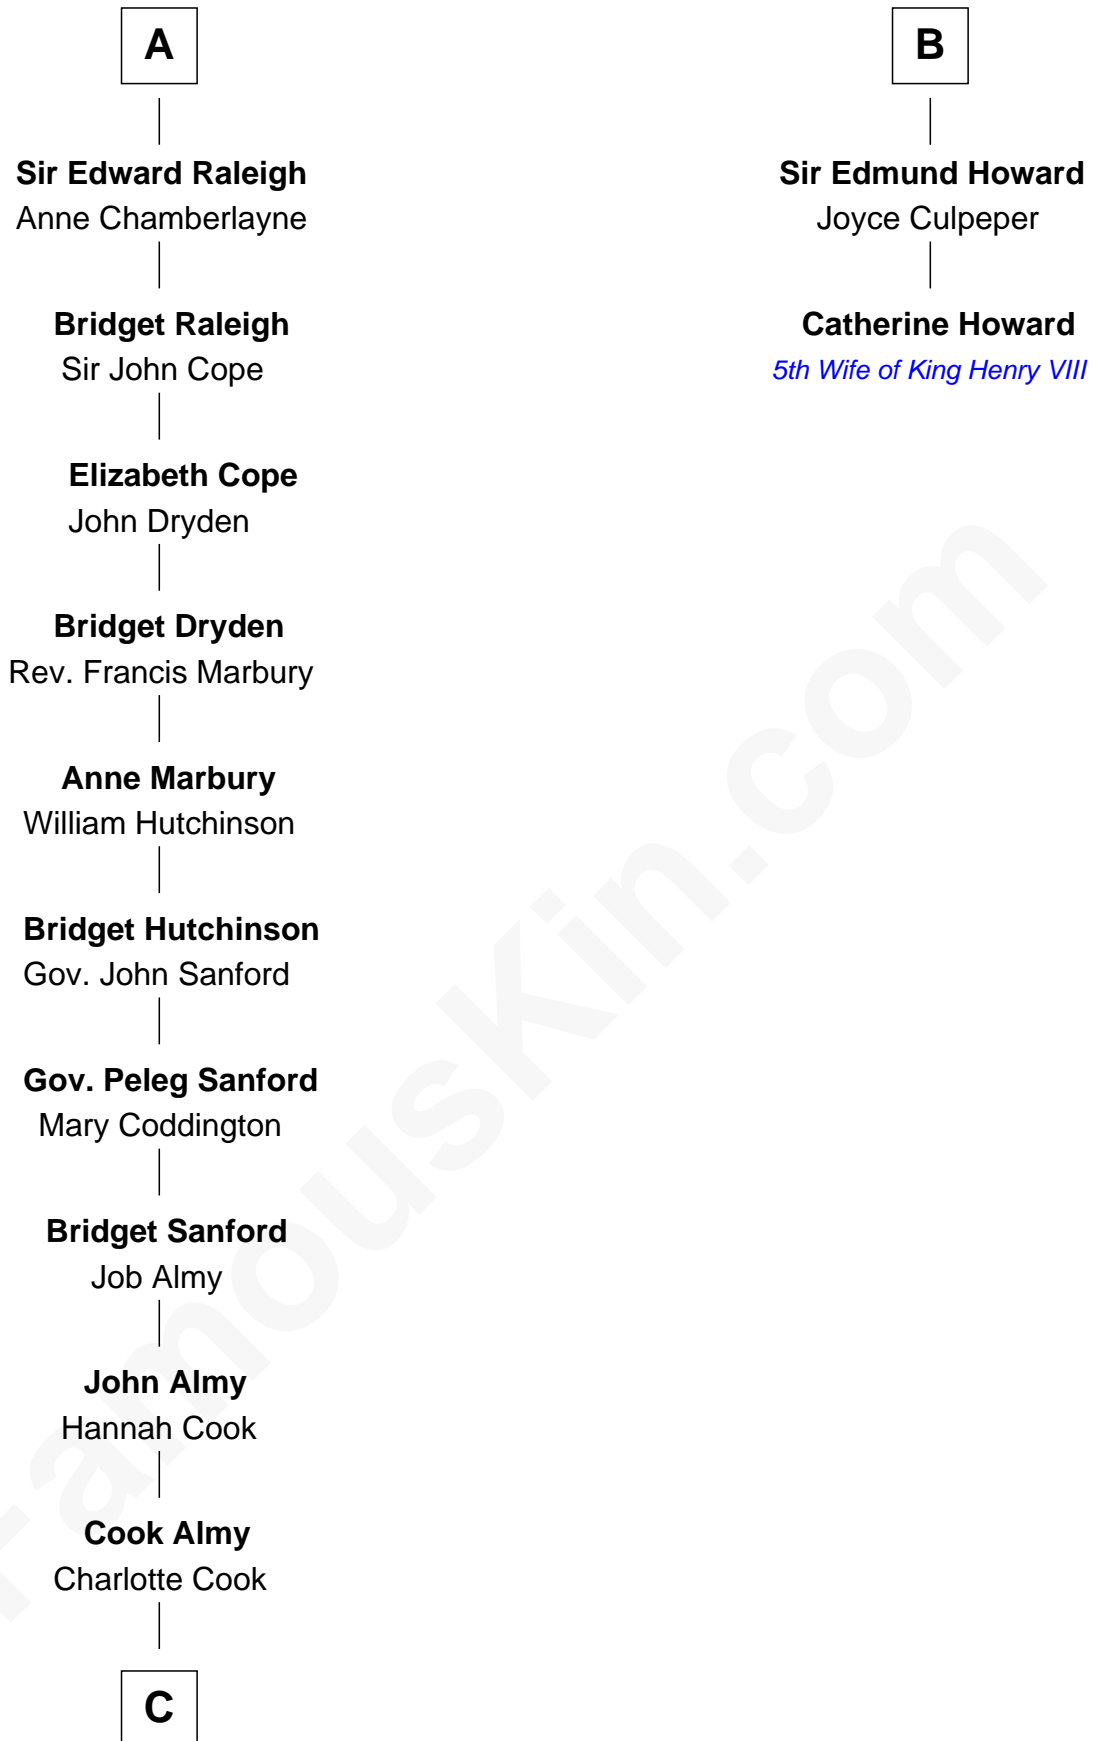

FamousKin.com

Relationship Chart of

Marilyn Monroe

Actress, Model, and Singer

8th cousin 13 times removed of

Catherine Howard

5th Wife of King Henry VIII

C

—
Samuel Elam Almy

Susan Bateman

—
Susan Bateman Almy

Charles Adams Gifford

—
Frederick Almy Gifford

Elizabeth Easton Tennant

—
Charles Stanley Gifford

Gladys Pearl Monroe

—
Marilyn Monroe

Actress, Model, and Singer