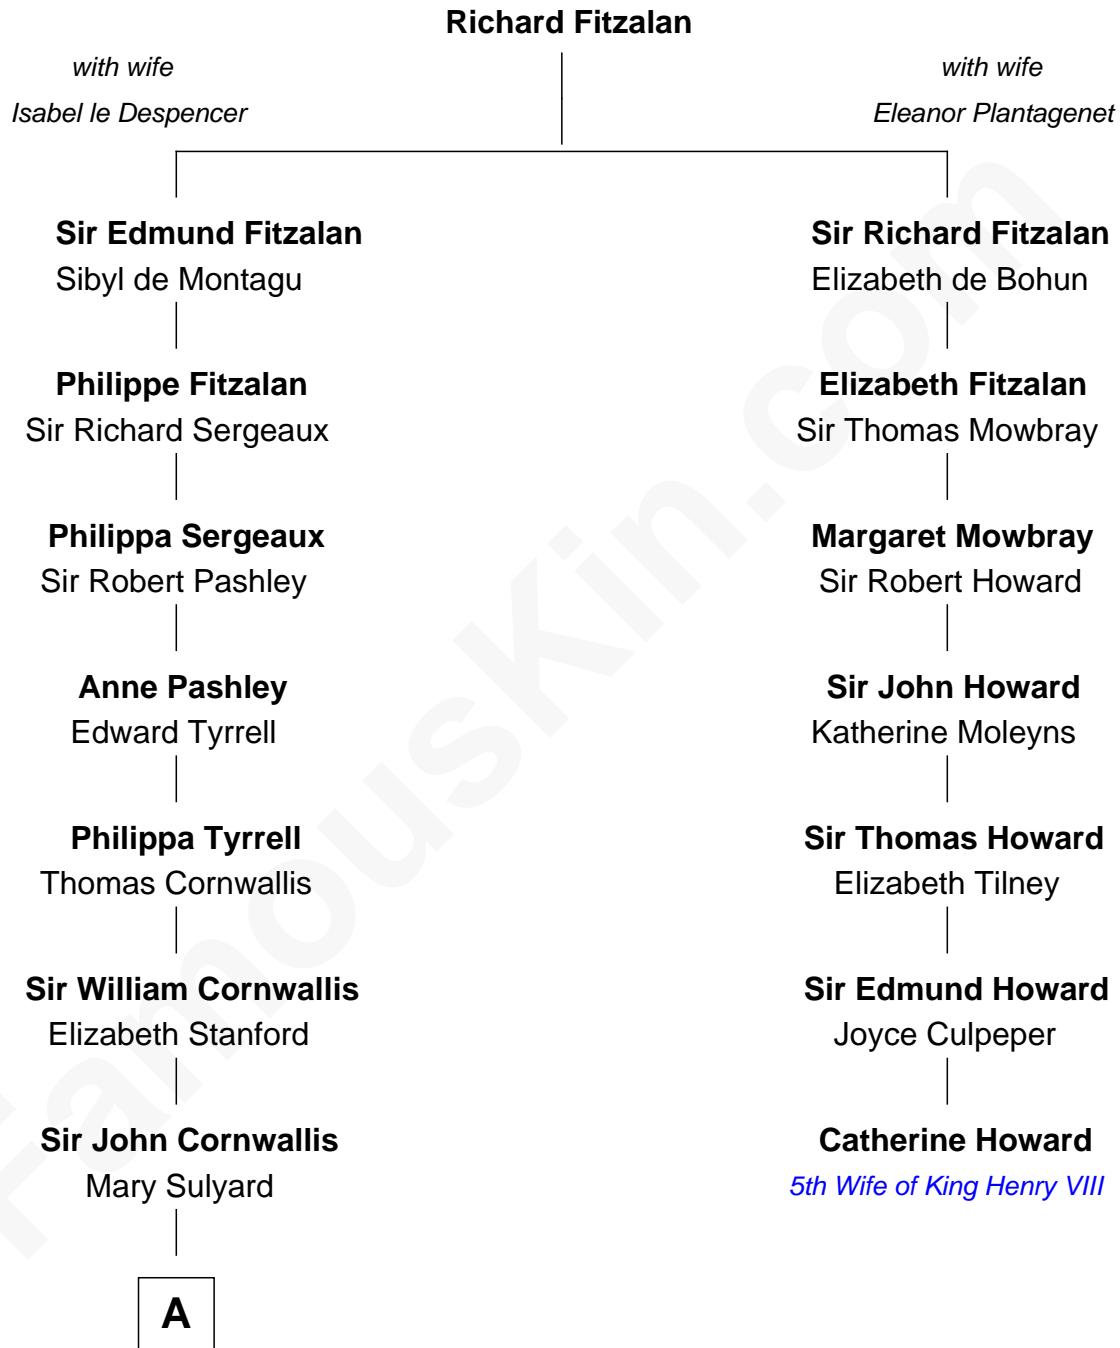

FamousKin.com

Relationship Chart of

Marilyn Monroe

Actress, Model, and Singer

6th cousin 14 times removed of

Catherine Howard

5th Wife of King Henry VIII

B

—
Elizabeth Cutting Easton

William Congdon Tennant

—
Elizabeth Easton Tennant

Frederick Almy Gifford

—
Charles Stanley Gifford

Gladys Pearl Monroe

—
Marilyn Monroe

Actress, Model, and Singer