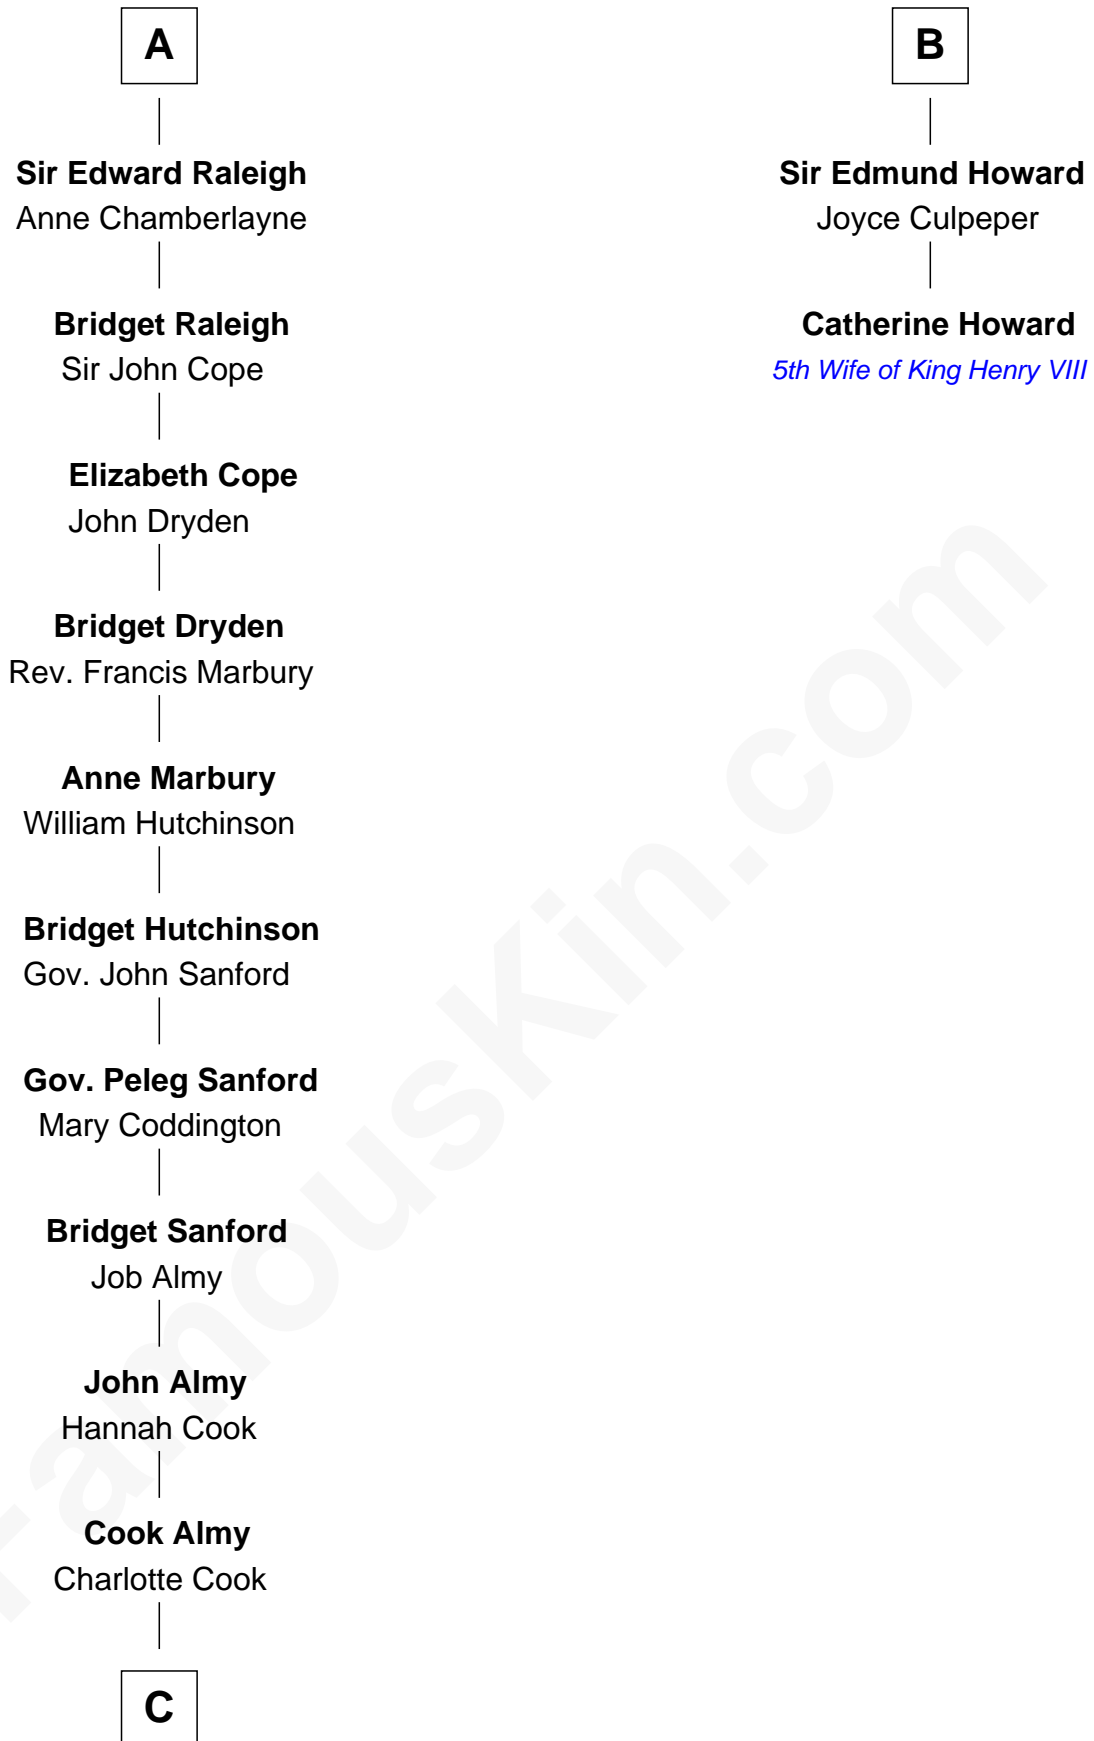

FamousKin.com

Relationship Chart of

Marilyn Monroe

Actress, Model, and Singer

8th cousin 13 times removed of

Catherine Howard

5th Wife of King Henry VIII

Richard Fitzalan

Edmund Fitzalan

Alice de Warenne

Richard Fitzalan

Eleanor Plantagenet

Sir Richard Fitzalan

Elizabeth de Bohun

Elizabeth Fitzalan

Sir Thomas Mowbray

Margaret Mowbray

Sir Robert Howard

Sir John Howard

Katherine Moleyns

Sir Thomas Howard

Elizabeth Tilney

B

C

—
Samuel Elam Almy

Susan Bateman

—
Susan Bateman Almy

Charles Adams Gifford

—
Frederick Almy Gifford

Elizabeth Easton Tennant

—
Charles Stanley Gifford

Gladys Pearl Monroe