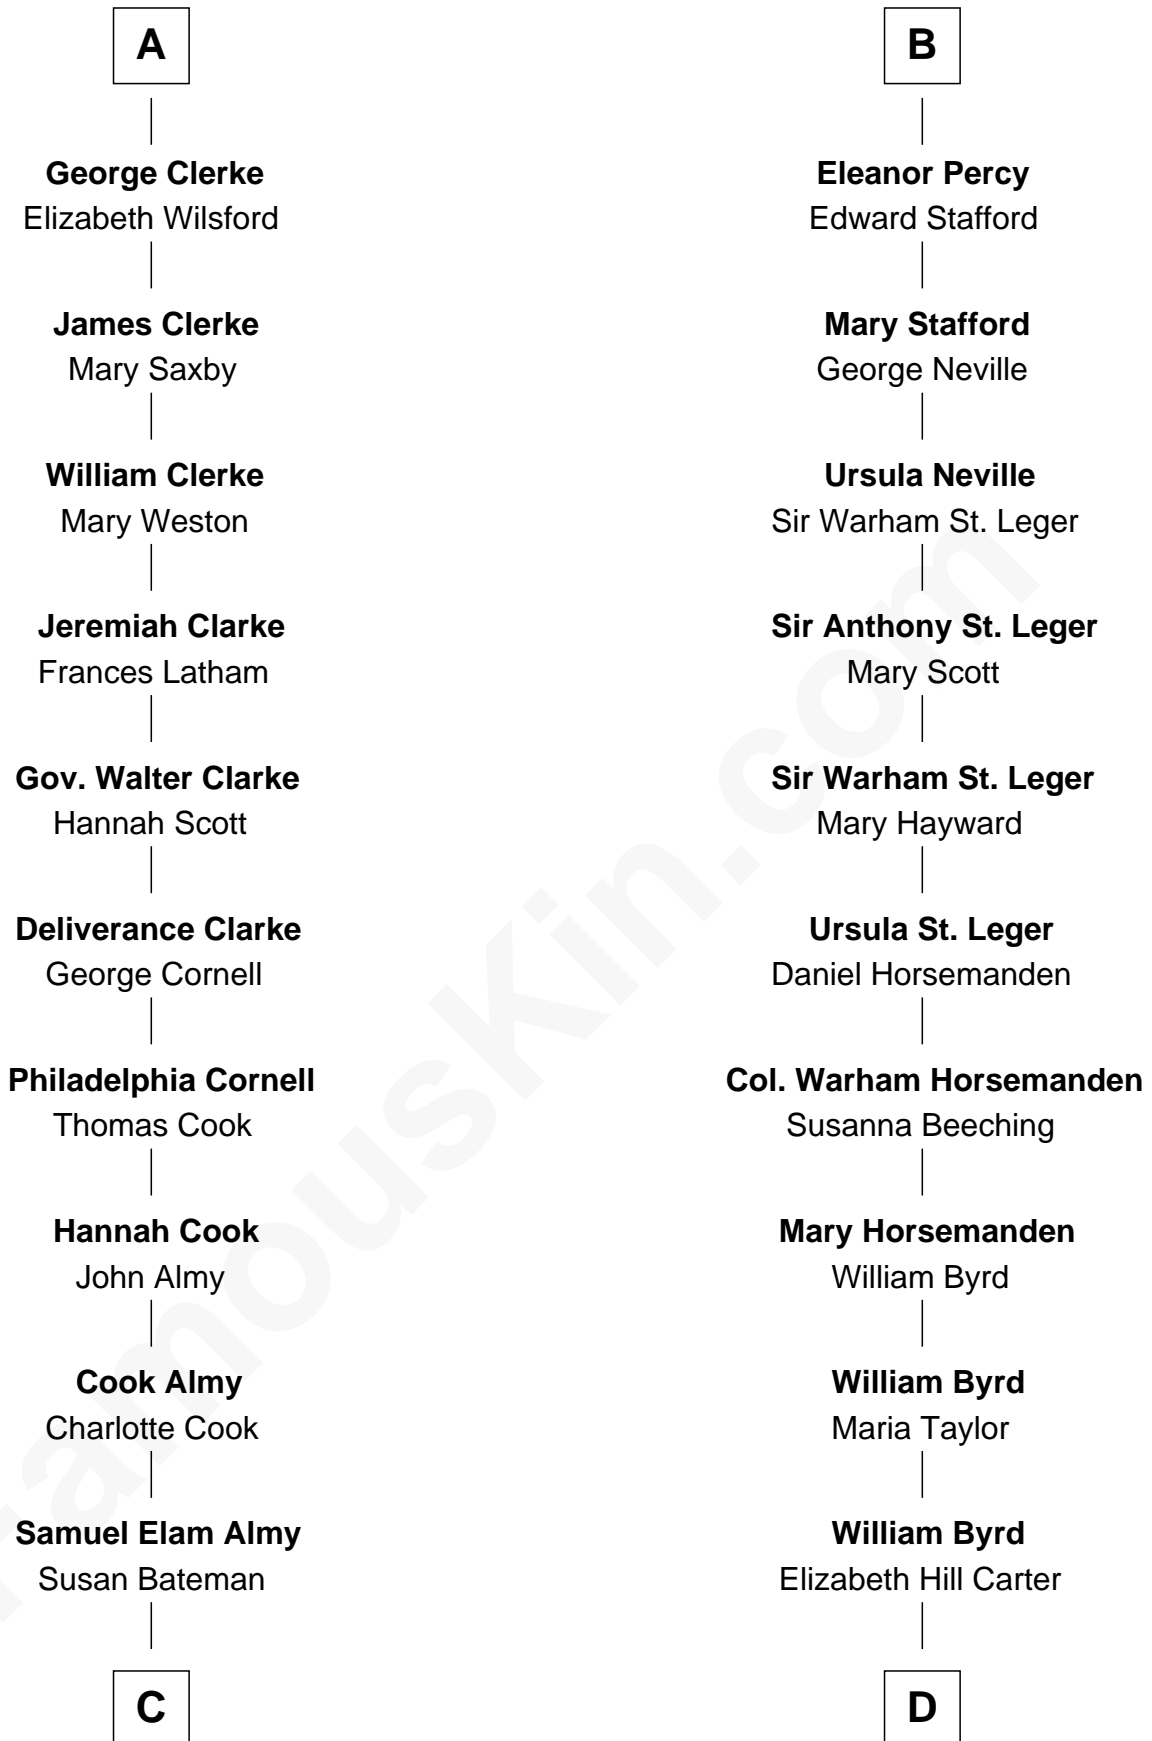

FamousKin.com

Relationship Chart of

Marilyn Monroe

Actress, Model, and Singer

20th cousin 1 time removed of

Admiral Richard Byrd

Polar Explorer

C

Susan Bateman Almy
Charles Adams Gifford

Frederick Almy Gifford
Elizabeth Easton Tennant

Charles Stanley Gifford
Gladys Pearl Monroe

Marilyn Monroe
Actress, Model, and Singer

D

Thomas Taylor Byrd
Mary Armistead

Richard Evelyn Byrd
Anne Harrison

Col. William Byrd
Jane Meriwether Rivers

Richard Evelyn Byrd
Eleanor Bolling Flood

Admiral Richard Byrd
Polar Explorer