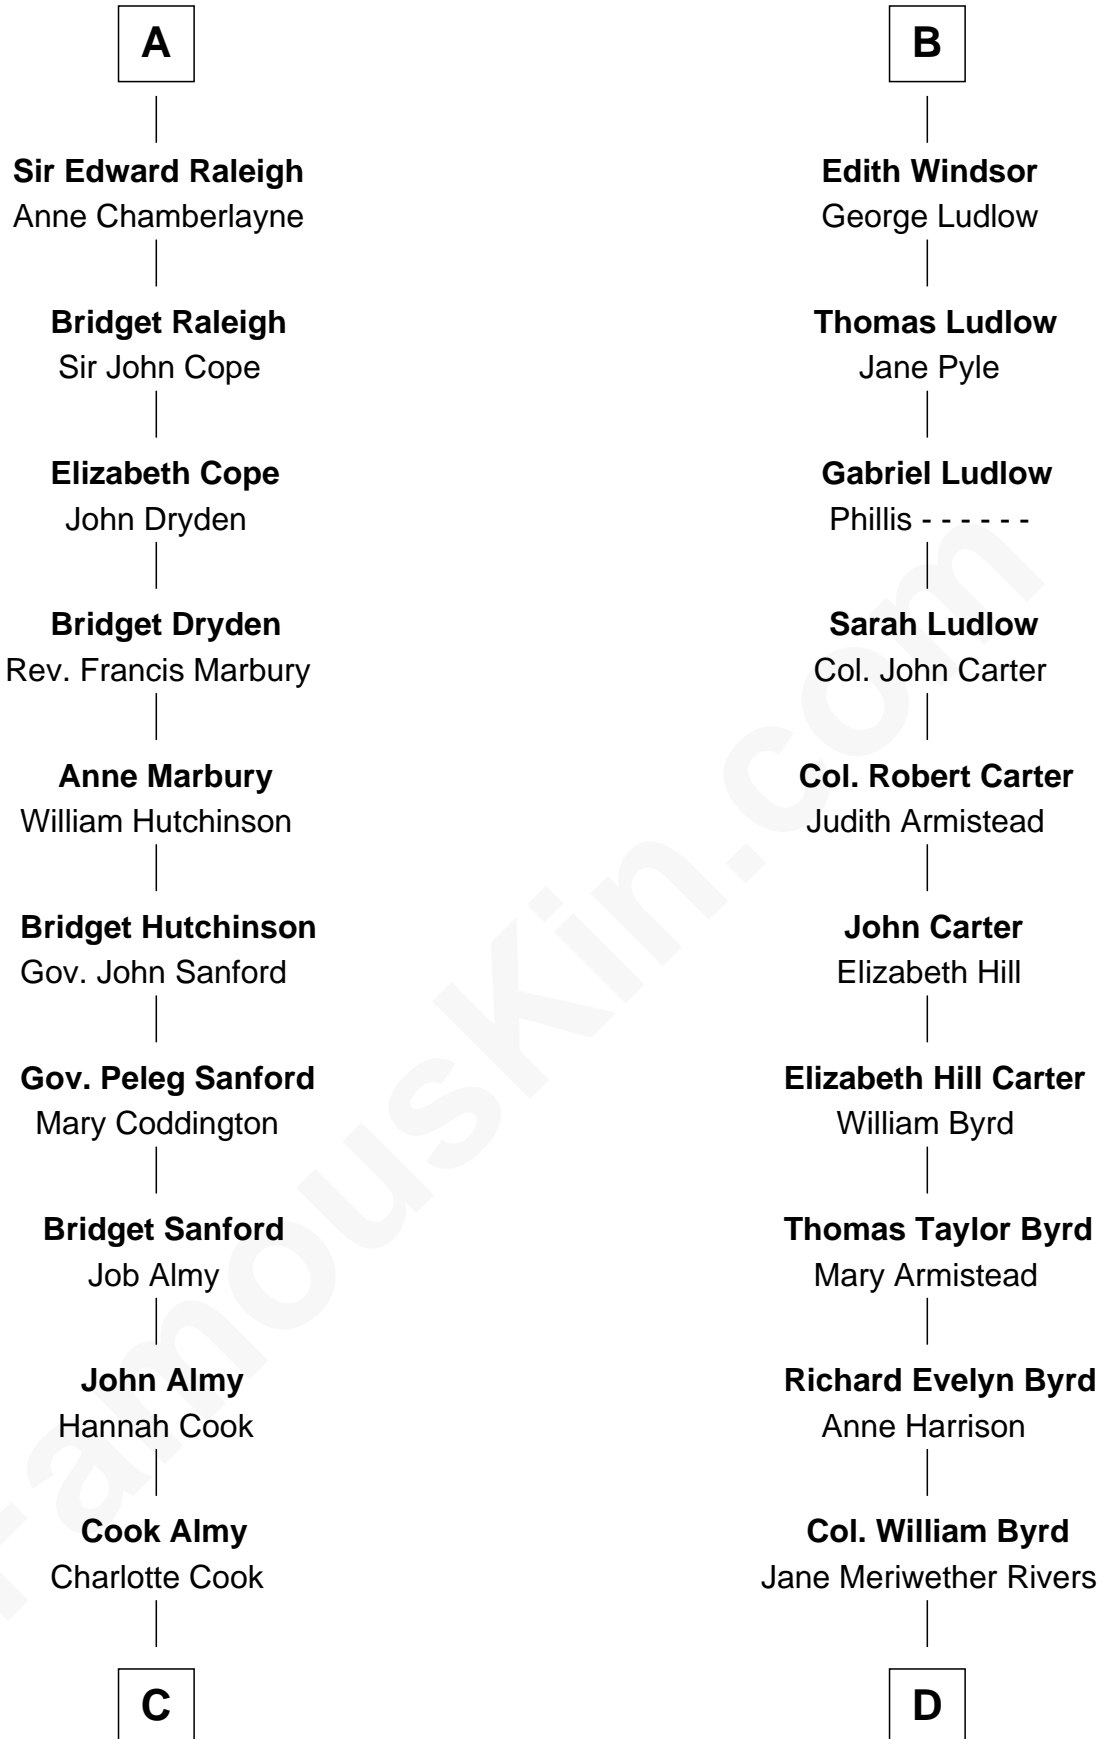

FamousKin.com Relationship Chart of

Marilyn Monroe

Actress, Model, and Singer

18th cousin 3 times removed of

Admiral Richard Byrd

Polar Explorer

Humphrey de Bohun

Elizabeth Plantagenet

Eleanor de Bohun

Sir James le Boteler

Pernel le Boteler

Sir Gilbert Talbot

Sir Richard Talbot

Ankaret le Strange

Mary Talbot

Sir Thomas Greene

John Andrews

Elizabeth Andrews

Sir Thomas de Windsor

Sir Andrews de Windsor

Elizabeth Blount

B

C

Samuel Elam Almy
Susan Bateman

Susan Bateman Almy
Charles Adams Gifford

Frederick Almy Gifford
Elizabeth Easton Tennant

Charles Stanley Gifford
Gladys Pearl Monroe

Marilyn Monroe
Actress, Model, and Singer

D

Richard Evelyn Byrd
Eleanor Bolling Flood