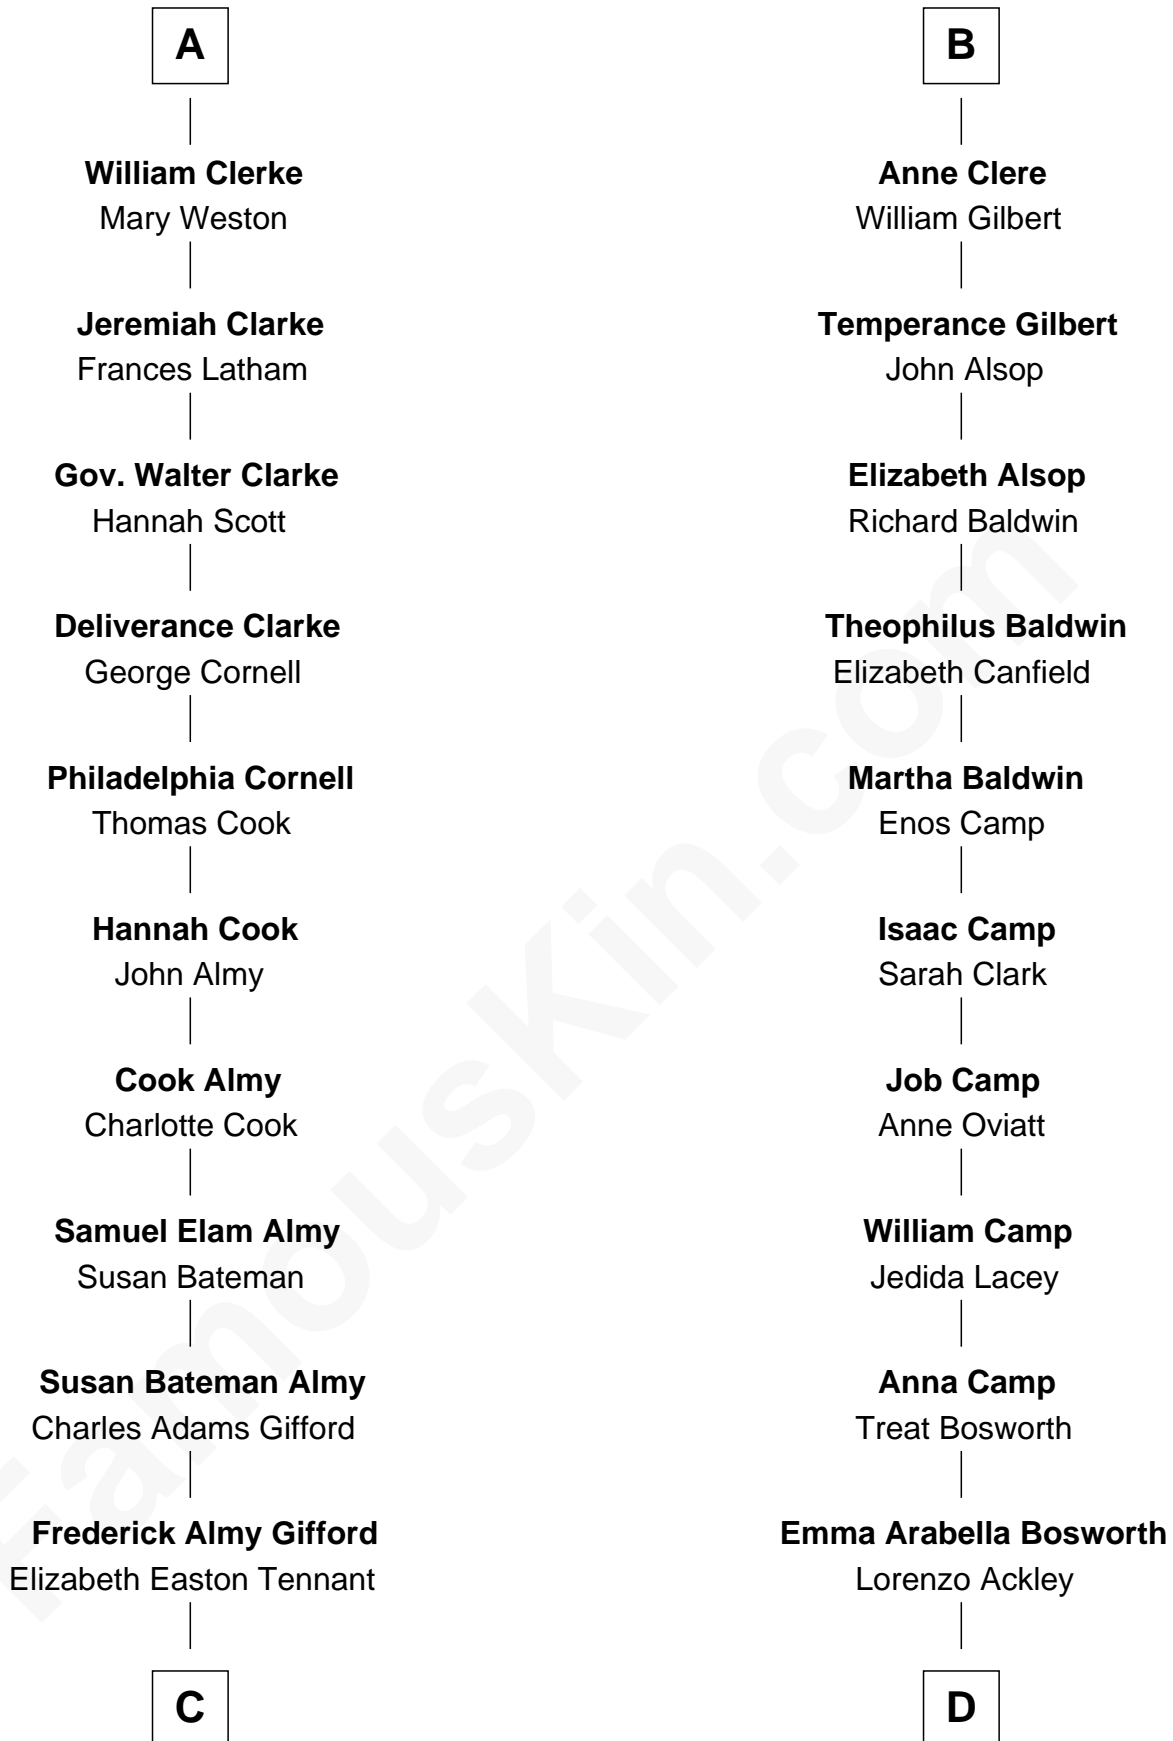

# FamousKin.com Relationship Chart of

**Marilyn Monroe**

*Actress, Model, and Singer*

18th cousin 3 times removed of

**Sydney Biddle Barrows**

*Mayflower Madam*

**John de Welles**

Maud de Roos

Sir Robert Clere

**Sir John Clere**

Anne Tyrrell

**Sir Edmund Clere**

Frances Fulmerston

**B**

**C**

**Charles Stanley Gifford**

Gladys Pearl Monroe

**Marilyn Monroe**

*Actress, Model, and Singer*

**D**

**Helen Eva Ackley**

William Gildersleeve Parke

**Elizabeth Parke**

Percy Ballantine