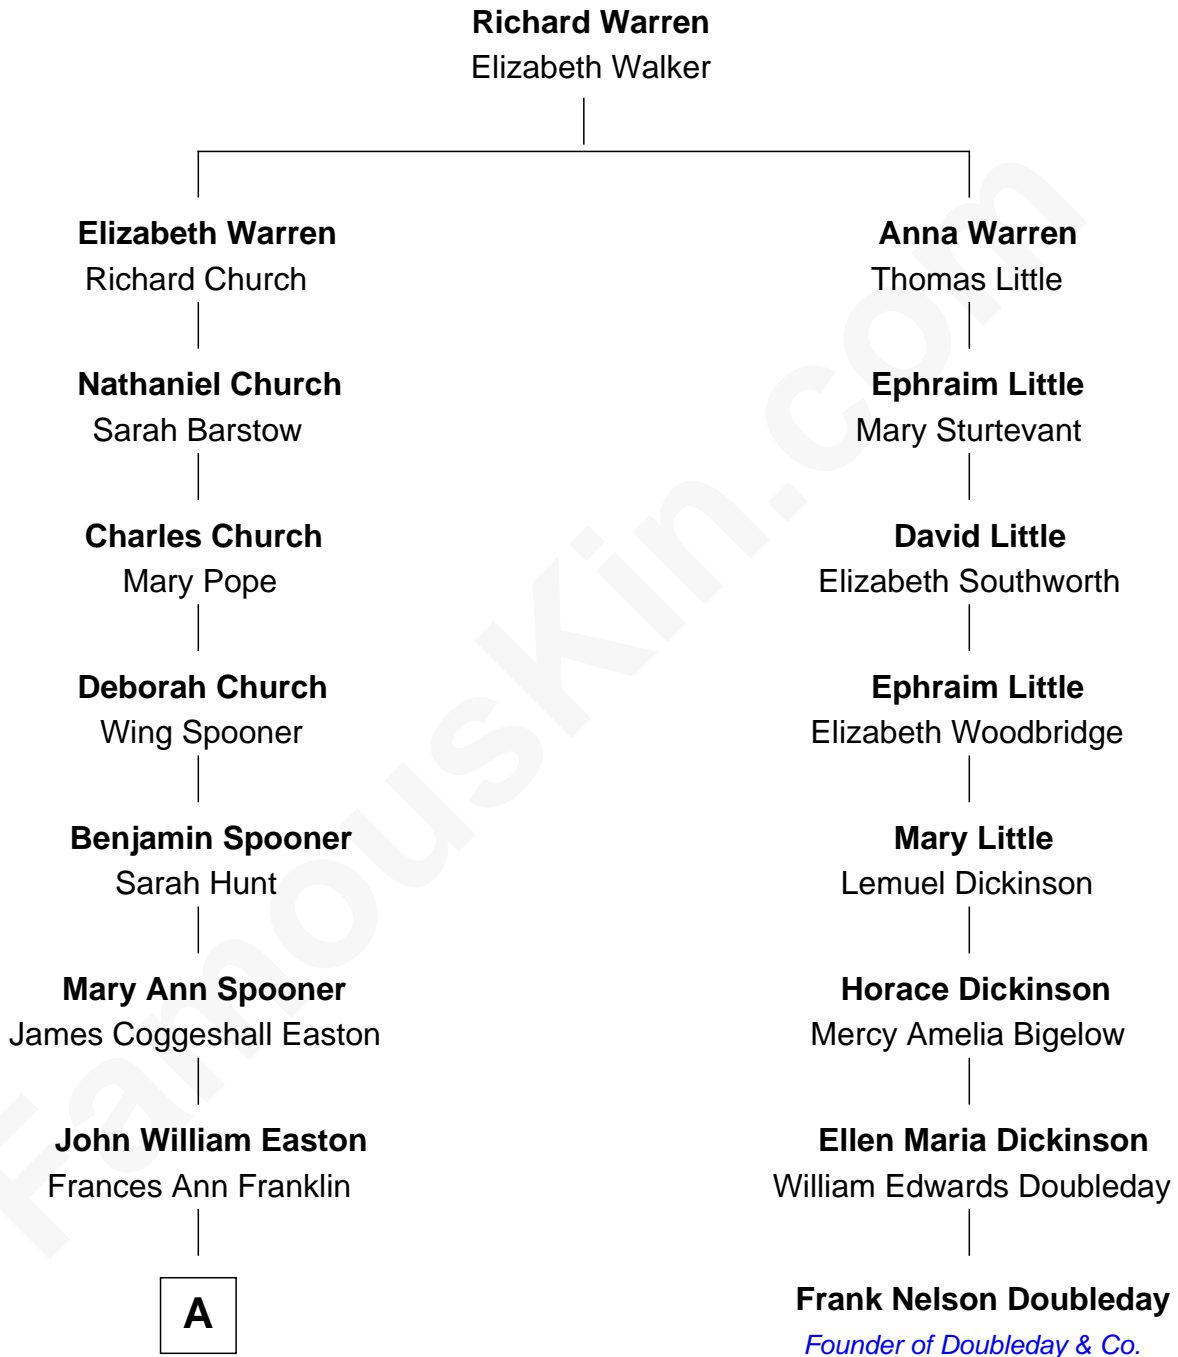

FamousKin.com

Relationship Chart of

Marilyn Monroe

Actress, Model, and Singer

7th cousin 3 times removed of

Frank Nelson Doubleday

Founder of Doubleday & Co.

A

—
Elizabeth Cutting Easton

William Congdon Tennant

—
Elizabeth Easton Tennant

Frederick Almy Gifford

—
Charles Stanley Gifford

Gladys Pearl Monroe

—
Marilyn Monroe

Actress, Model, and Singer