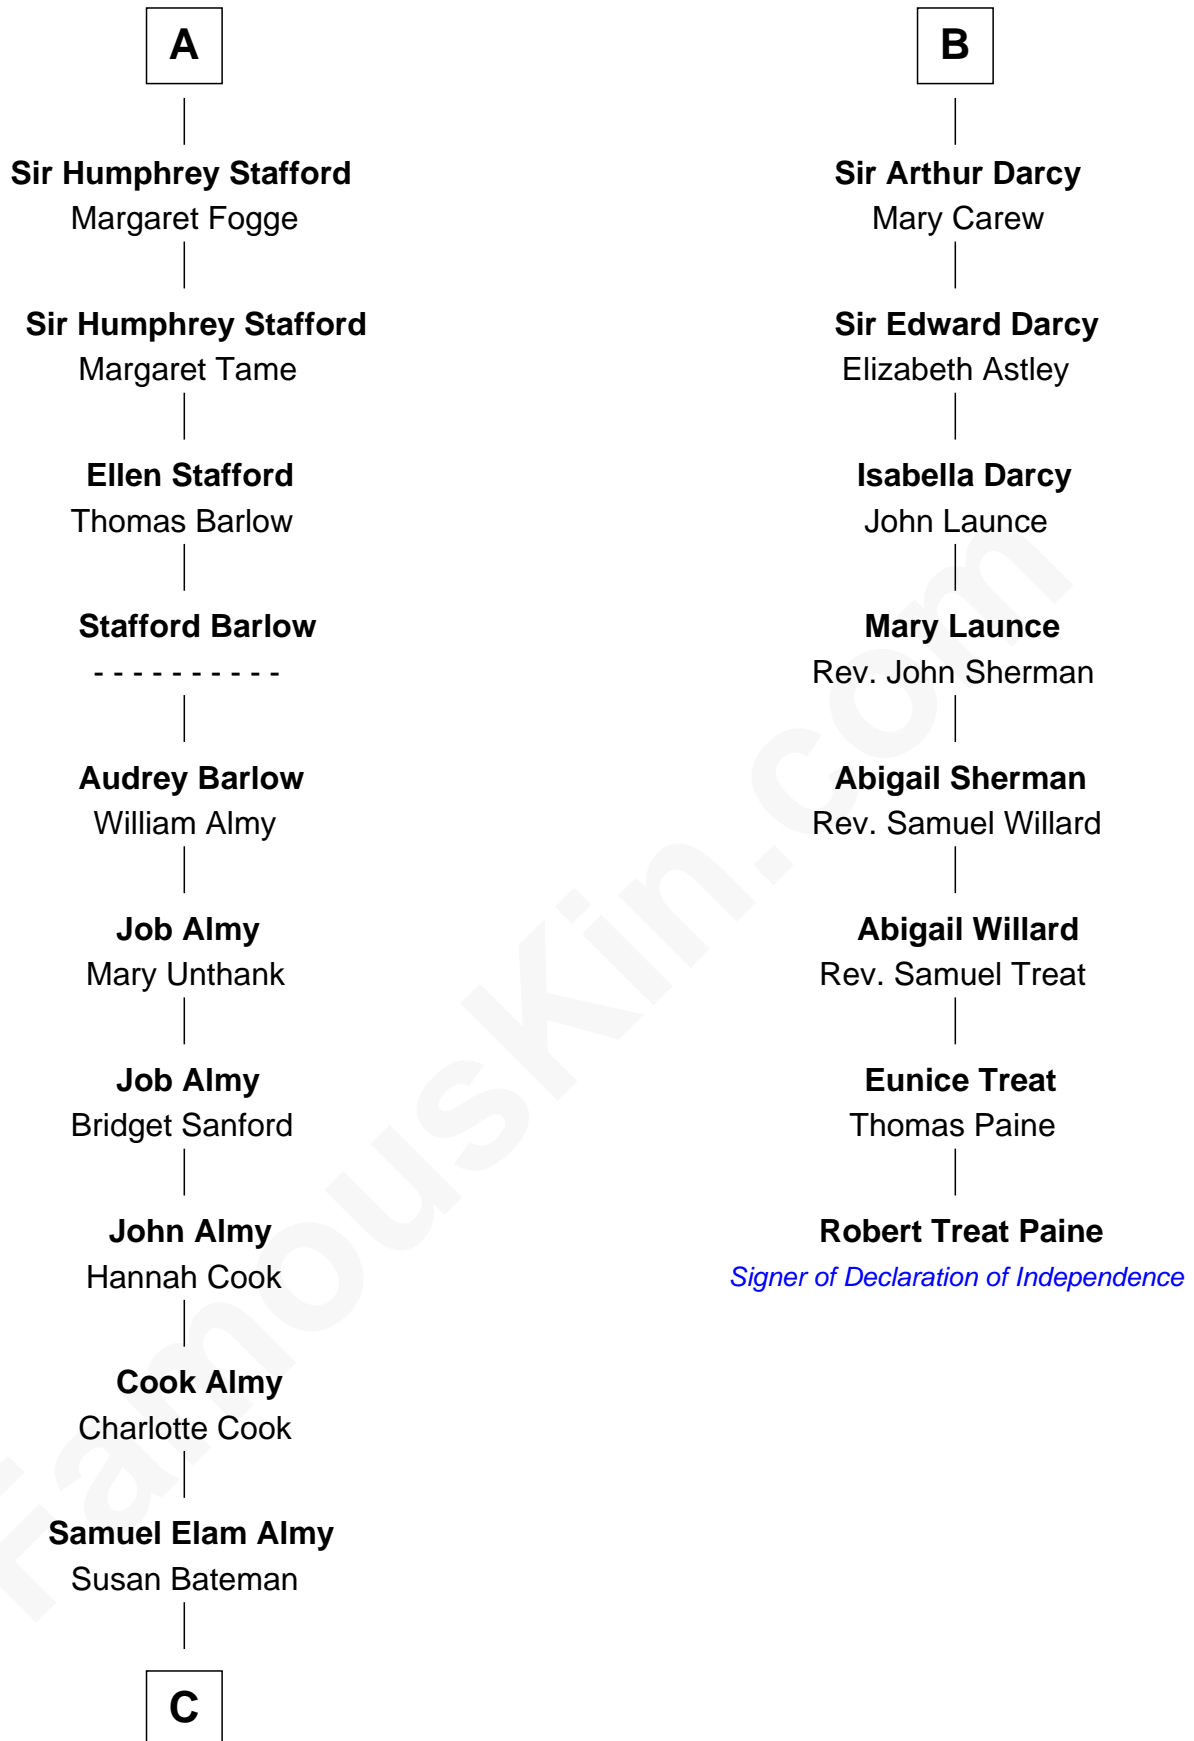

FamousKin.com

Relationship Chart of

Marilyn Monroe

Actress, Model, and Singer

14th cousin 6 times removed of

Robert Treat Paine

Signer of the Declaration of Independence

C

—
Susan Bateman Almy
Charles Adams Gifford

—
Frederick Almy Gifford
Elizabeth Easton Tennant

—
Charles Stanley Gifford
Gladys Pearl Monroe

—
Marilyn Monroe
Actress, Model, and Singer

FamousKin.com